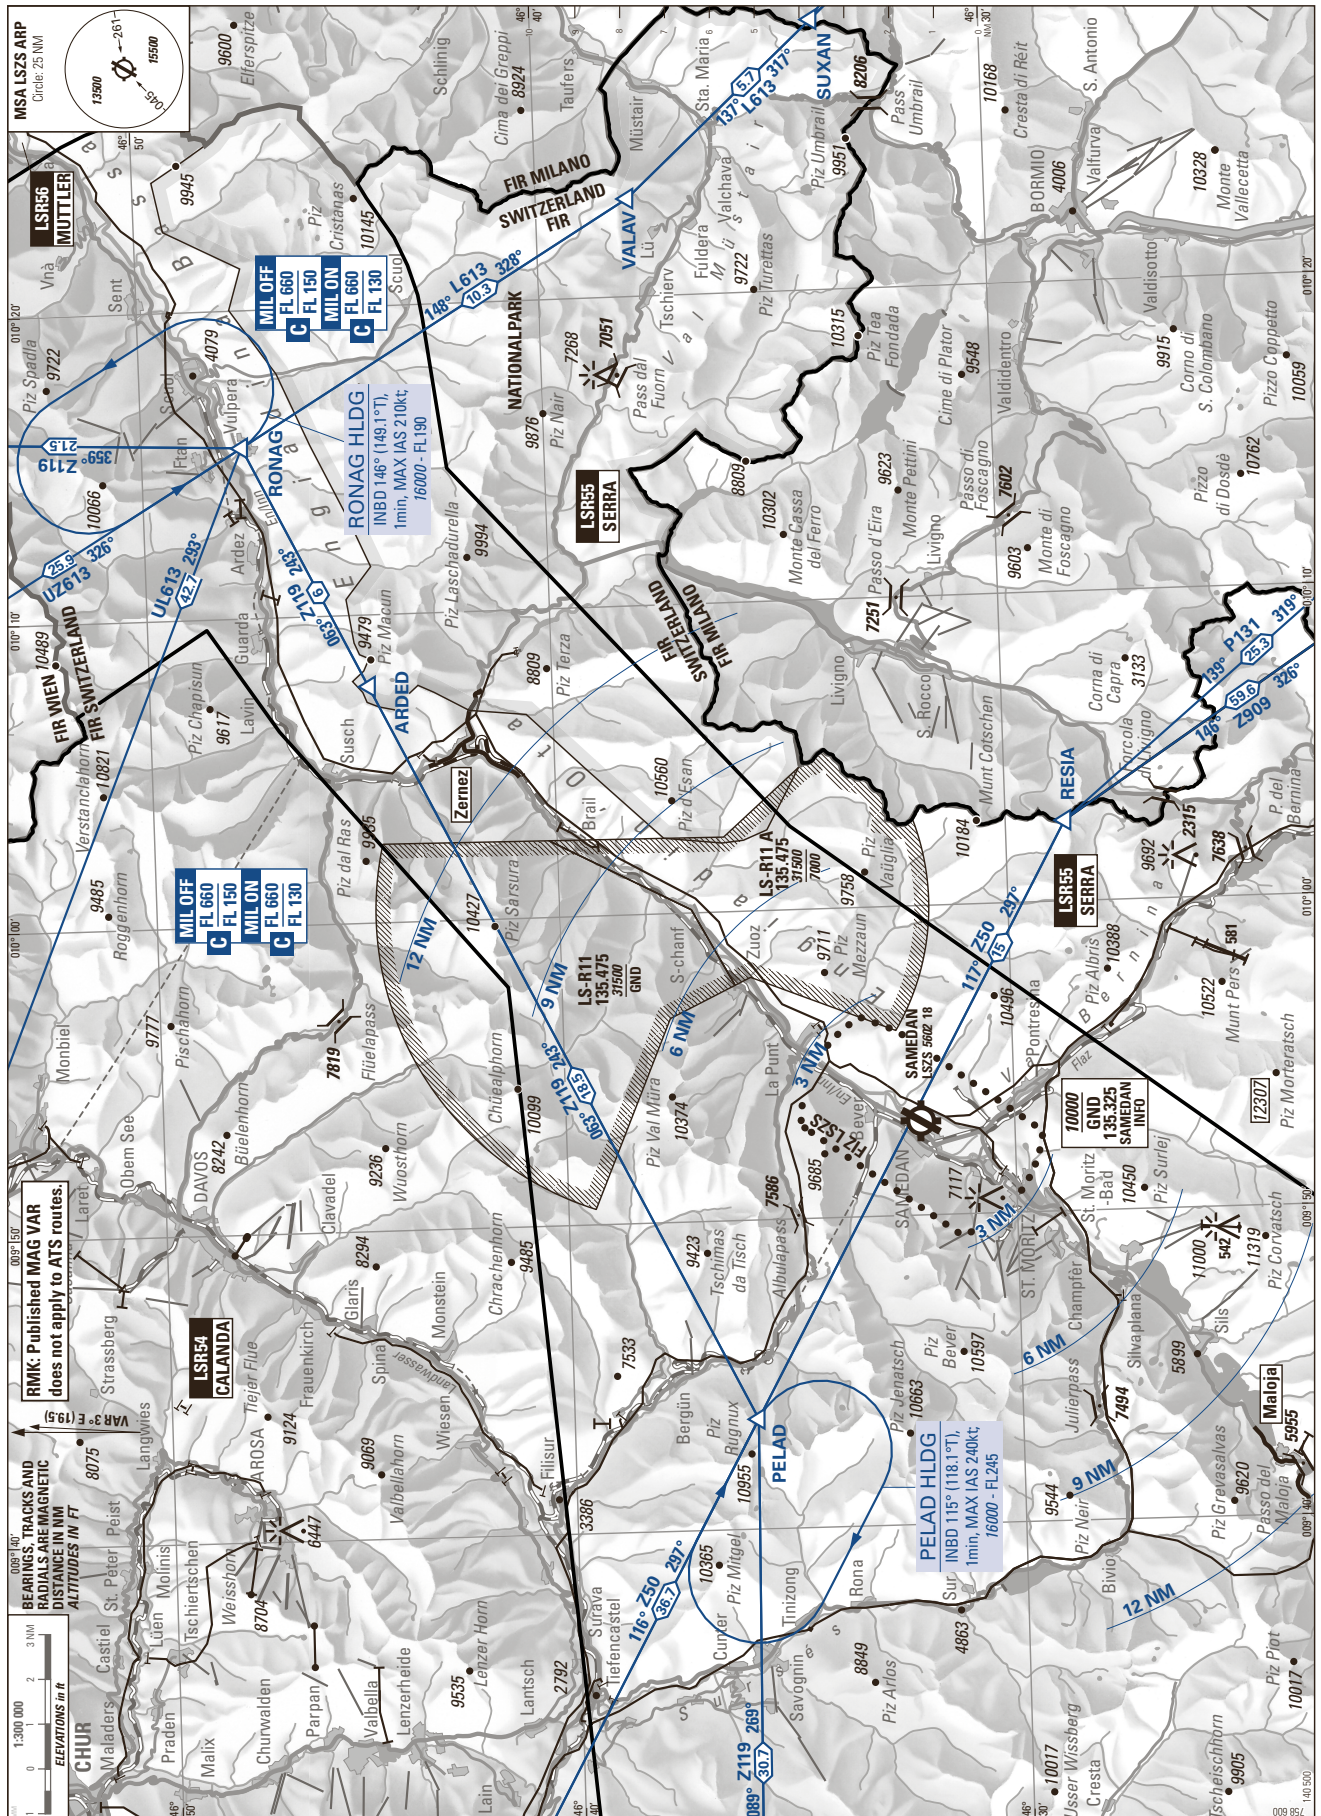

VFR Area Chart for Y and Z ATC FPL

MOUNTAINOUS AREA
ELEV 5602 ft (1708 m)

ATIS	136.600	HO
AFIS	135.325	HO
DELIVERY	121.880	HX

SAMEDAN
LSZS

THIS PAGE INTENTIONALLY LEFT BLANK