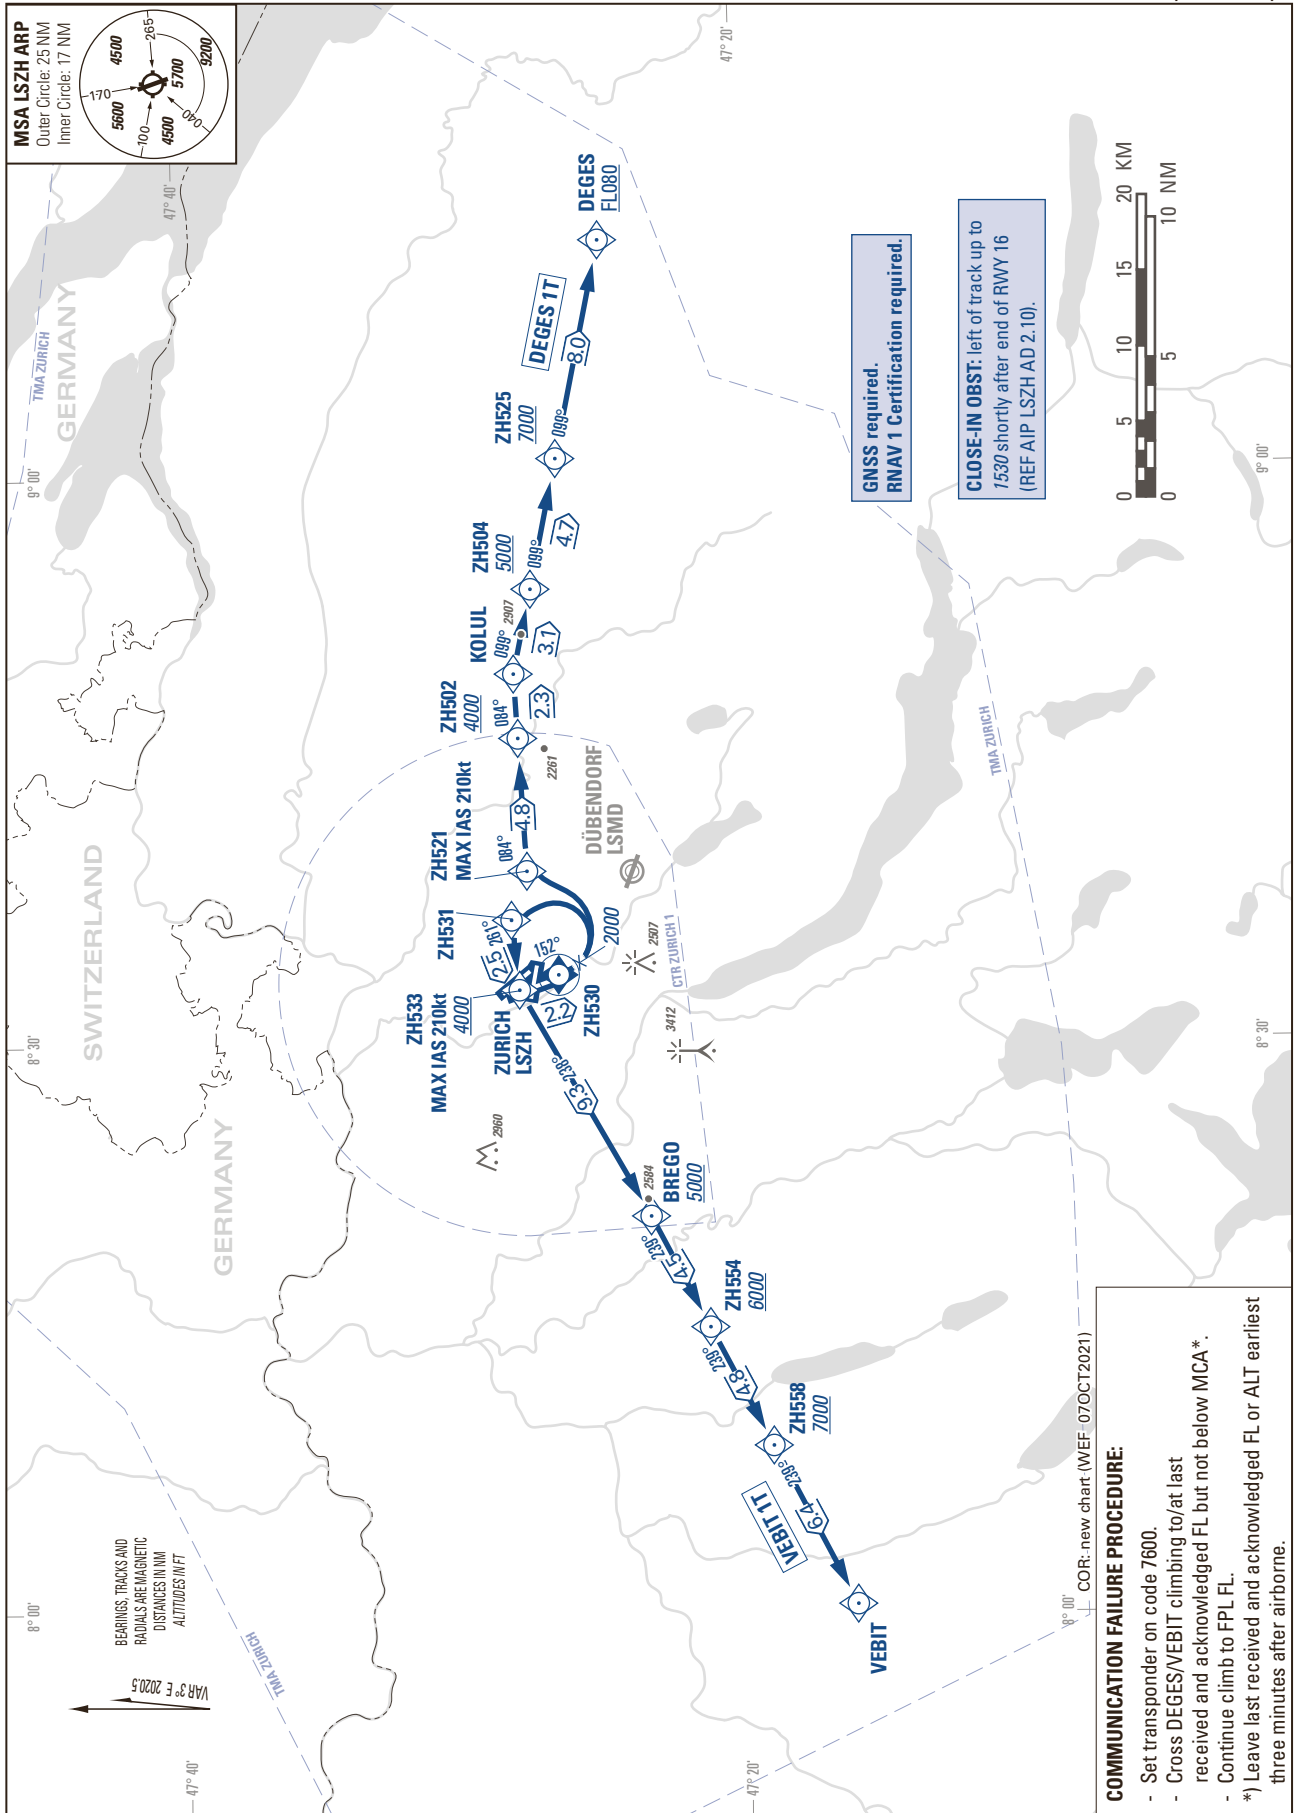

STANDARD INSTRUMENT DEPARTURE CHART (SID) - ICAO

TRANSITION LEVEL by ATC
TRANSITION ALTITUDE 7000

ZURICH LSZH
SID RWY 16 - RNAV 1
(by ATC only)

THIS PAGE INTENTIONALLY LEFT BLANK