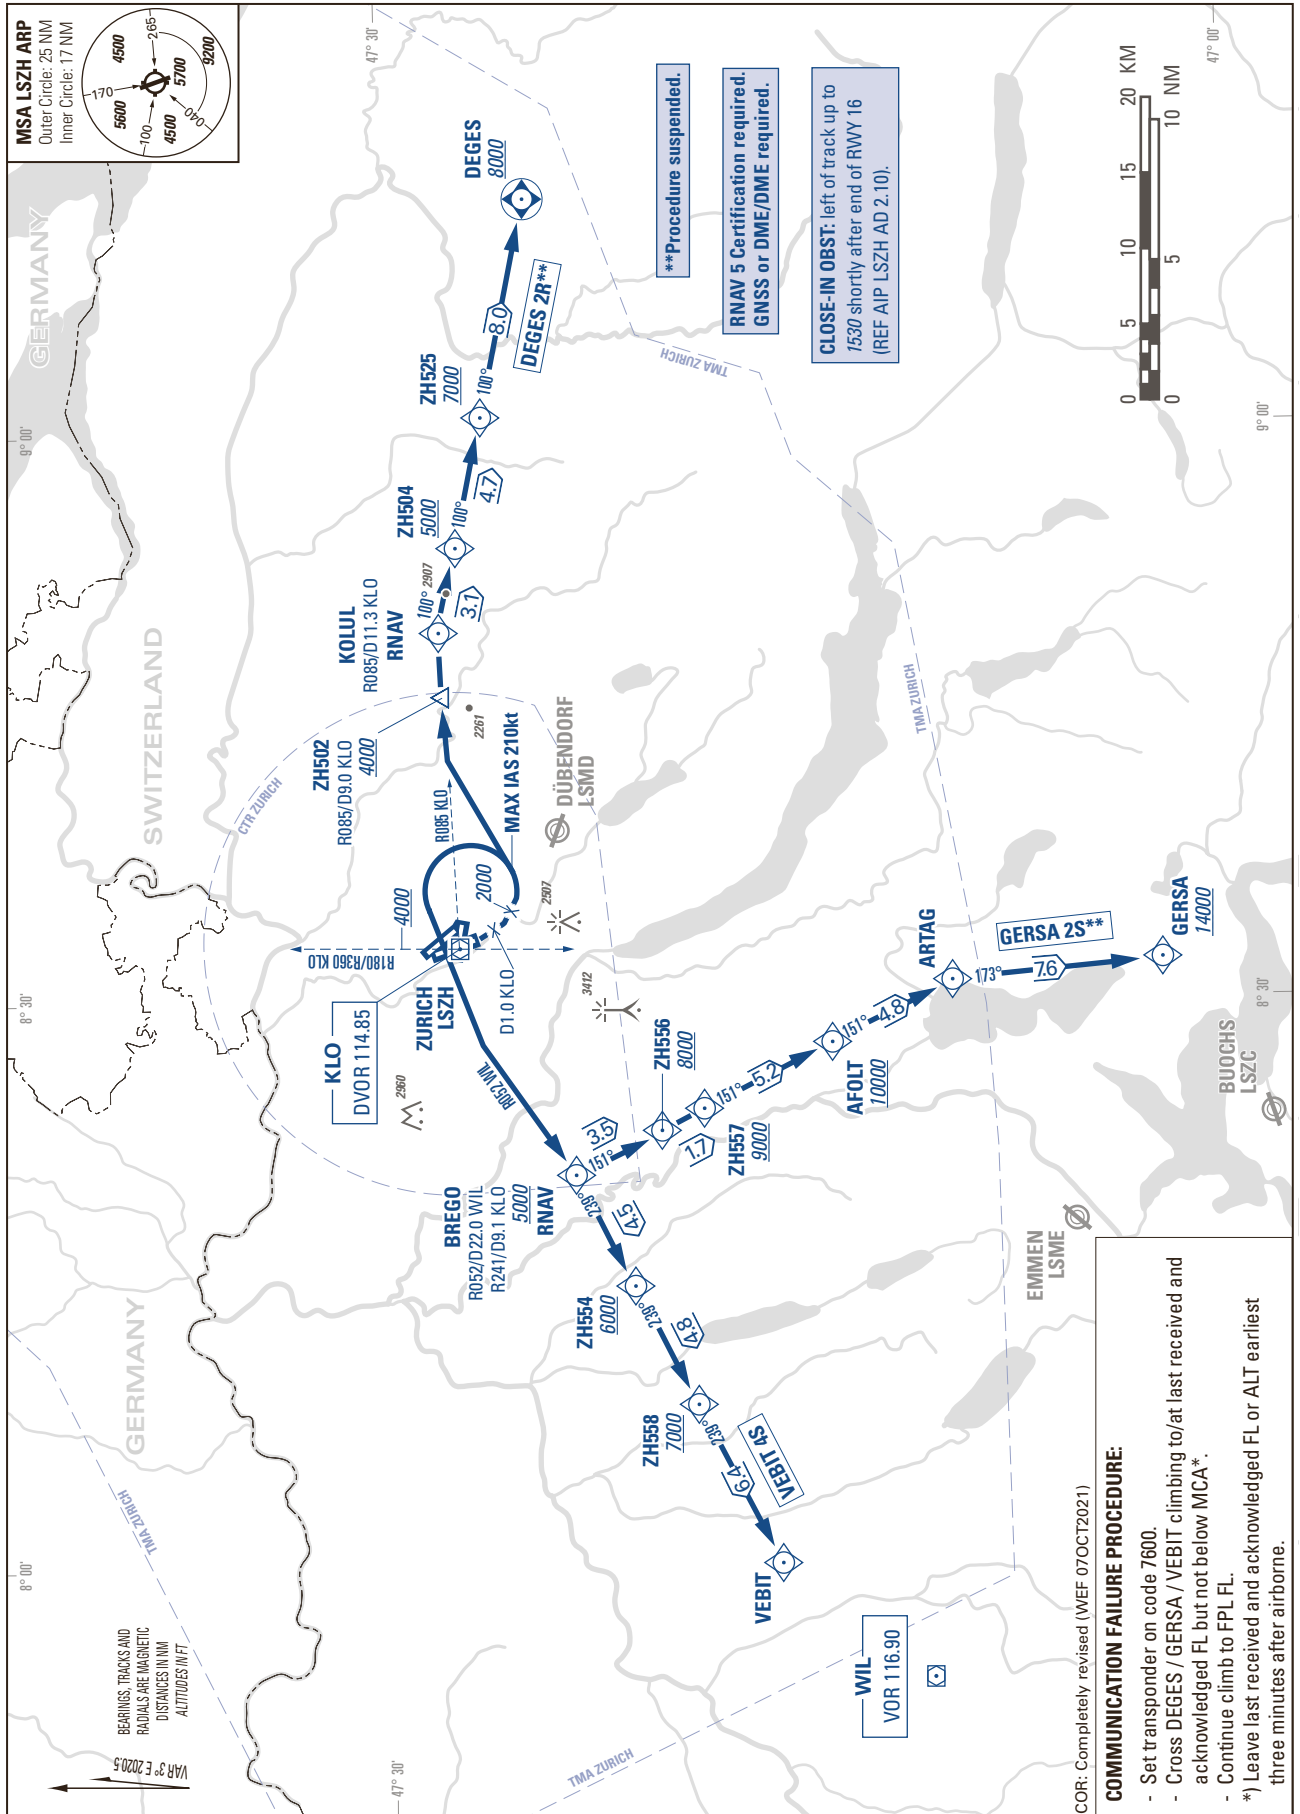

STANDARD INSTRUMENT DEPARTURE CHART (SID) - ICAO

TRANSITION LEVEL by ATC
TRANSITION ALTITUDE 7000

ZURICH LSZH
SID RWY 16 - RNAV 5

THIS PAGE INTENTIONALLY LEFT BLANK