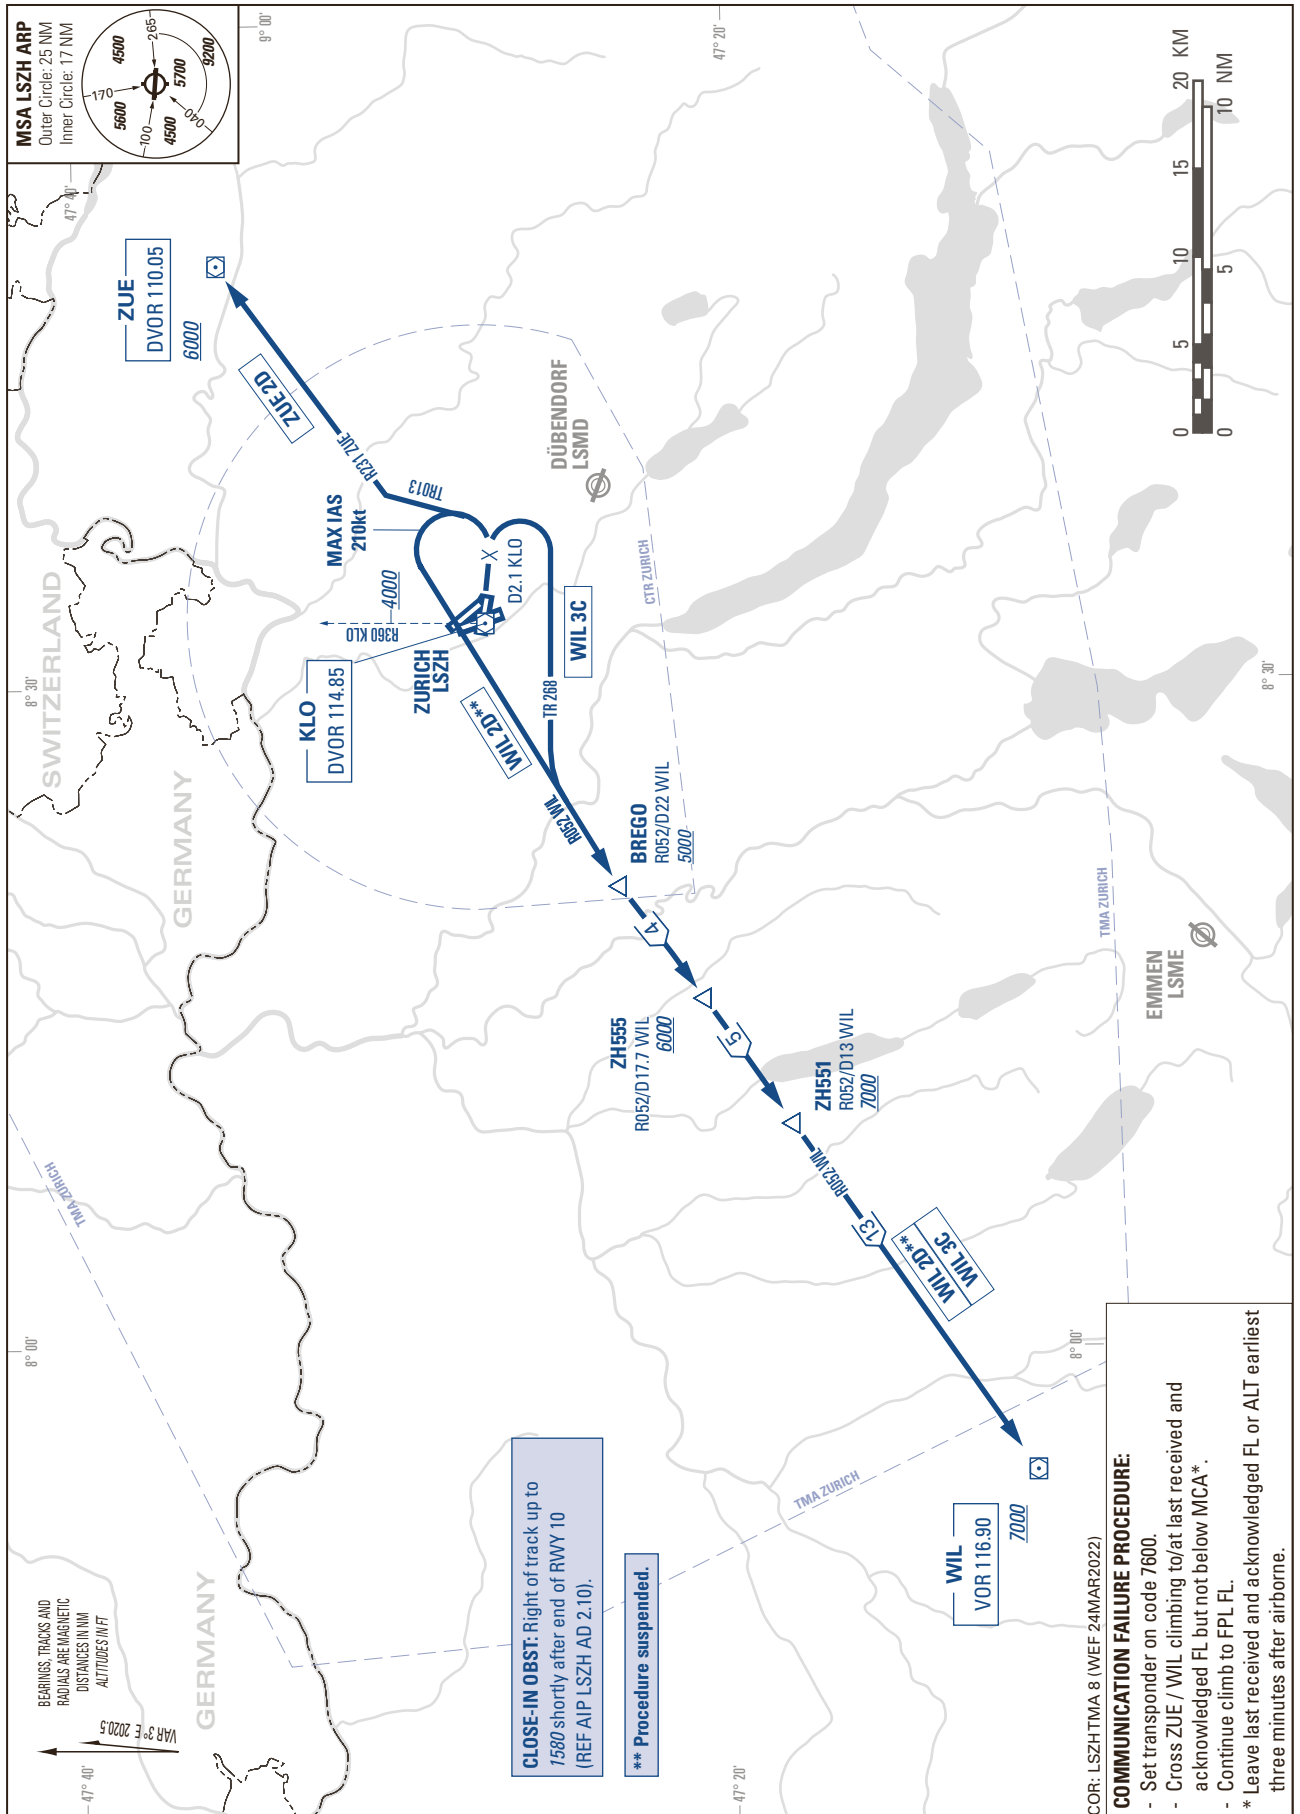

STANDARD INSTRUMENT DEPARTURE CHART
(SID) - ICAO

TRANSITION LEVEL by ATC
TRANSITION ALTITUDE 7000

ZURICH LSZH
SID RWY 10 - NON RNAV

THIS PAGE INTENTIONALLY LEFT BLANK