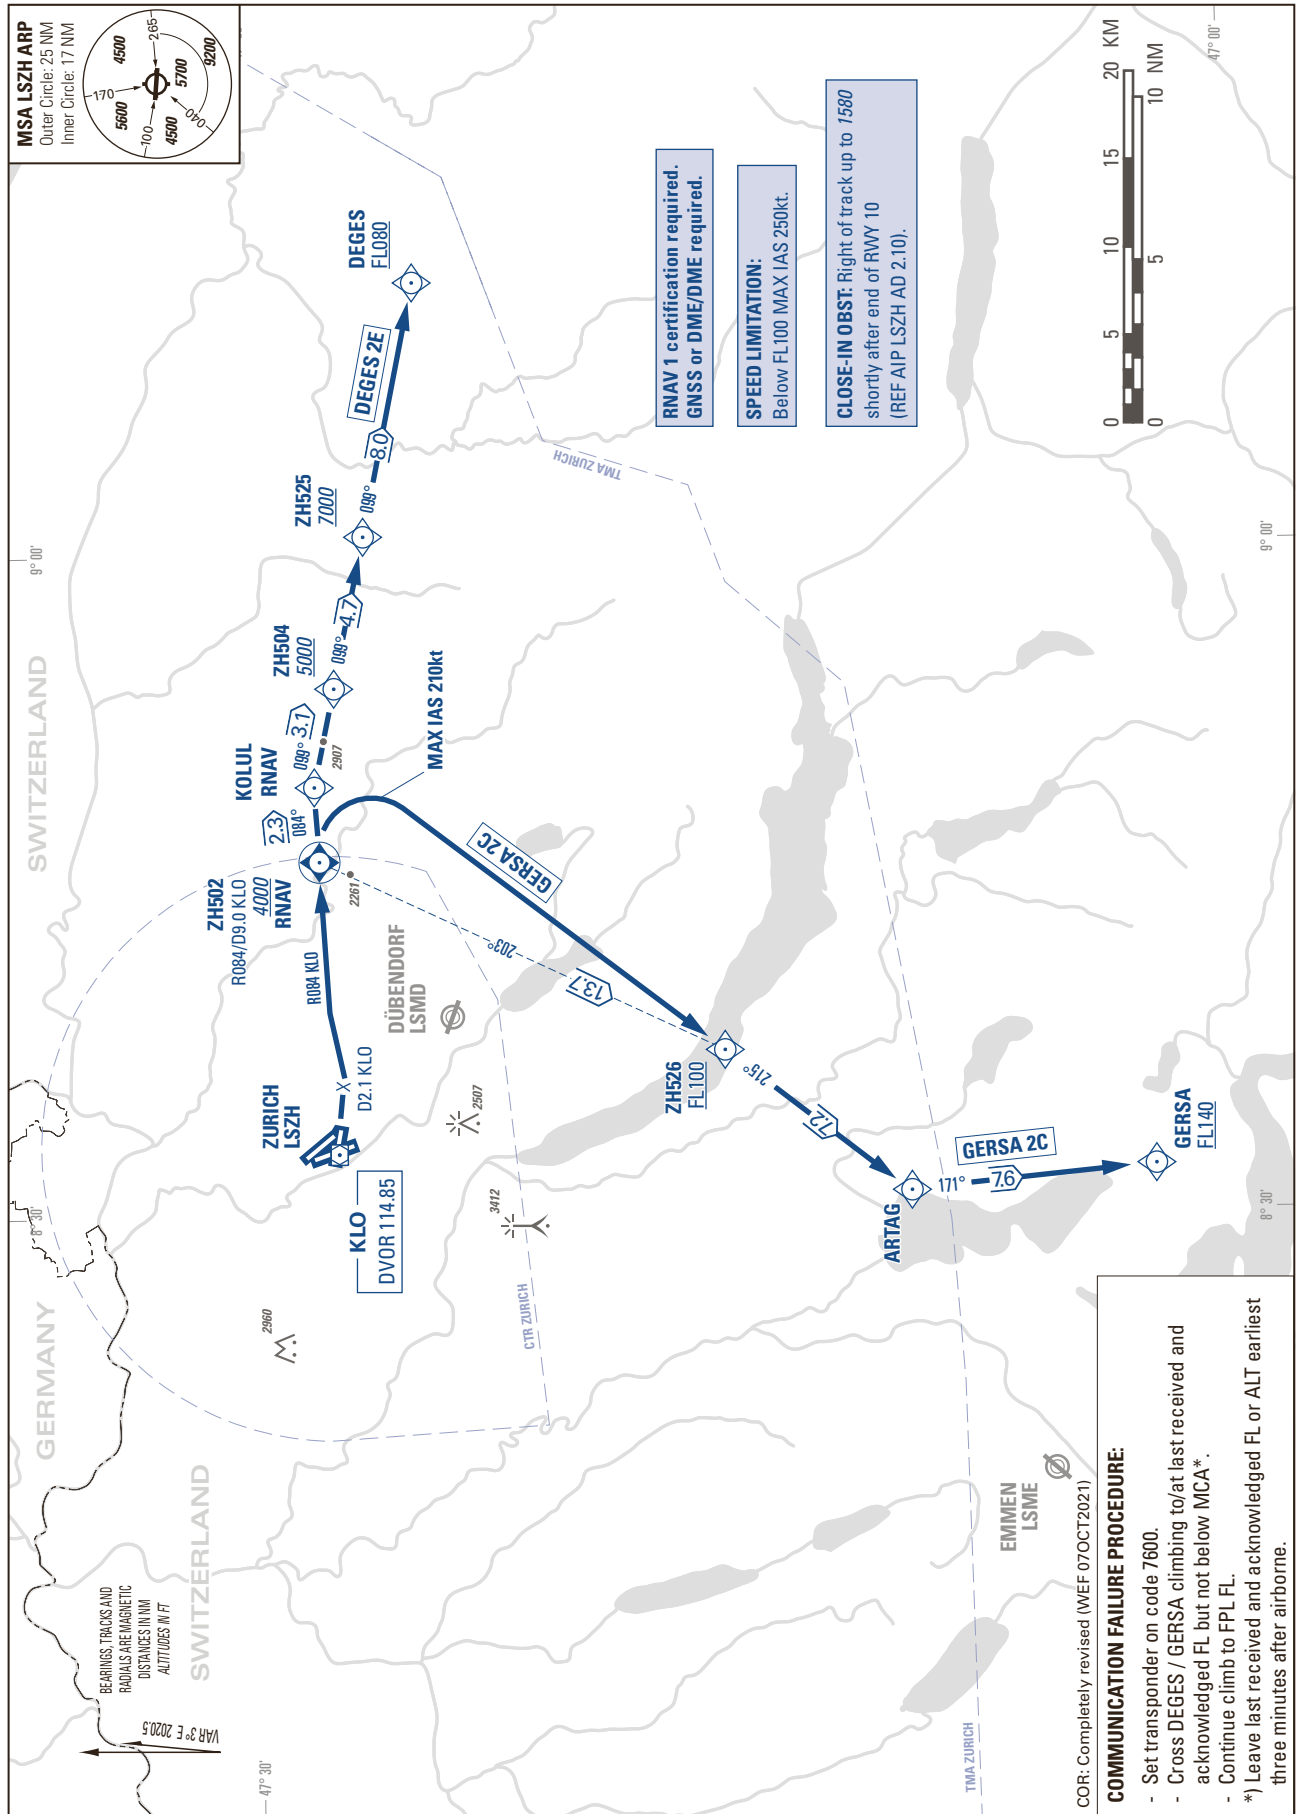

STANDARD INSTRUMENT DEPARTURE CHART  
(SID) - ICAO

TRANSITION LEVEL by ATC  
TRANSITION ALTITUDE 7000

ZURICH LSZH  
SID RWY 10 - RNAV 1

THIS PAGE INTENTIONALLY LEFT BLANK