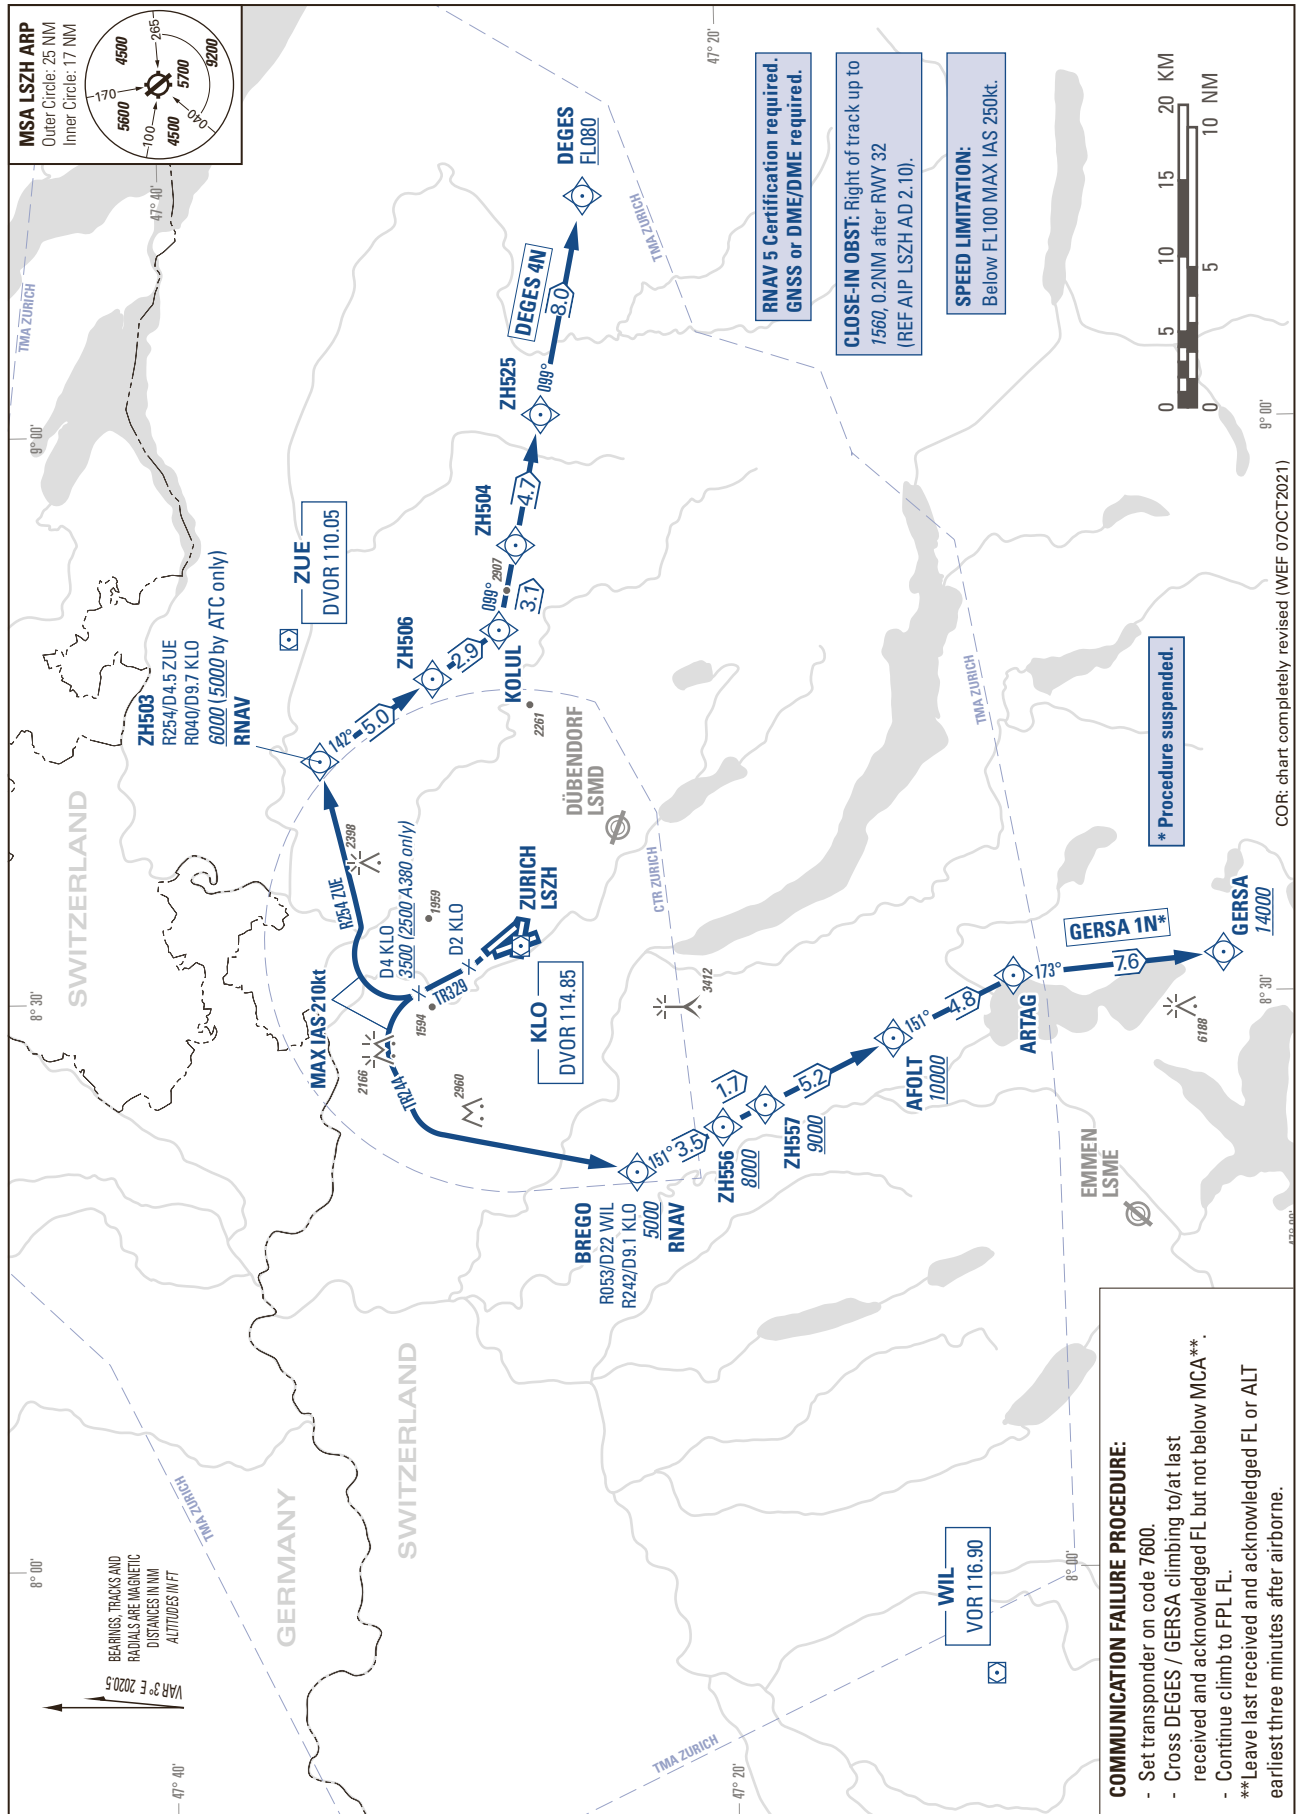

STANDARD INSTRUMENT DEPARTURE CHART (SID) - ICAO

TRANSITION LEVEL by ATC
TRANSITION ALTITUDE 7000

ZURICH LSZH
SID RWY 32 - RNAV 5

THIS PAGE INTENTIONALLY LEFT BLANK