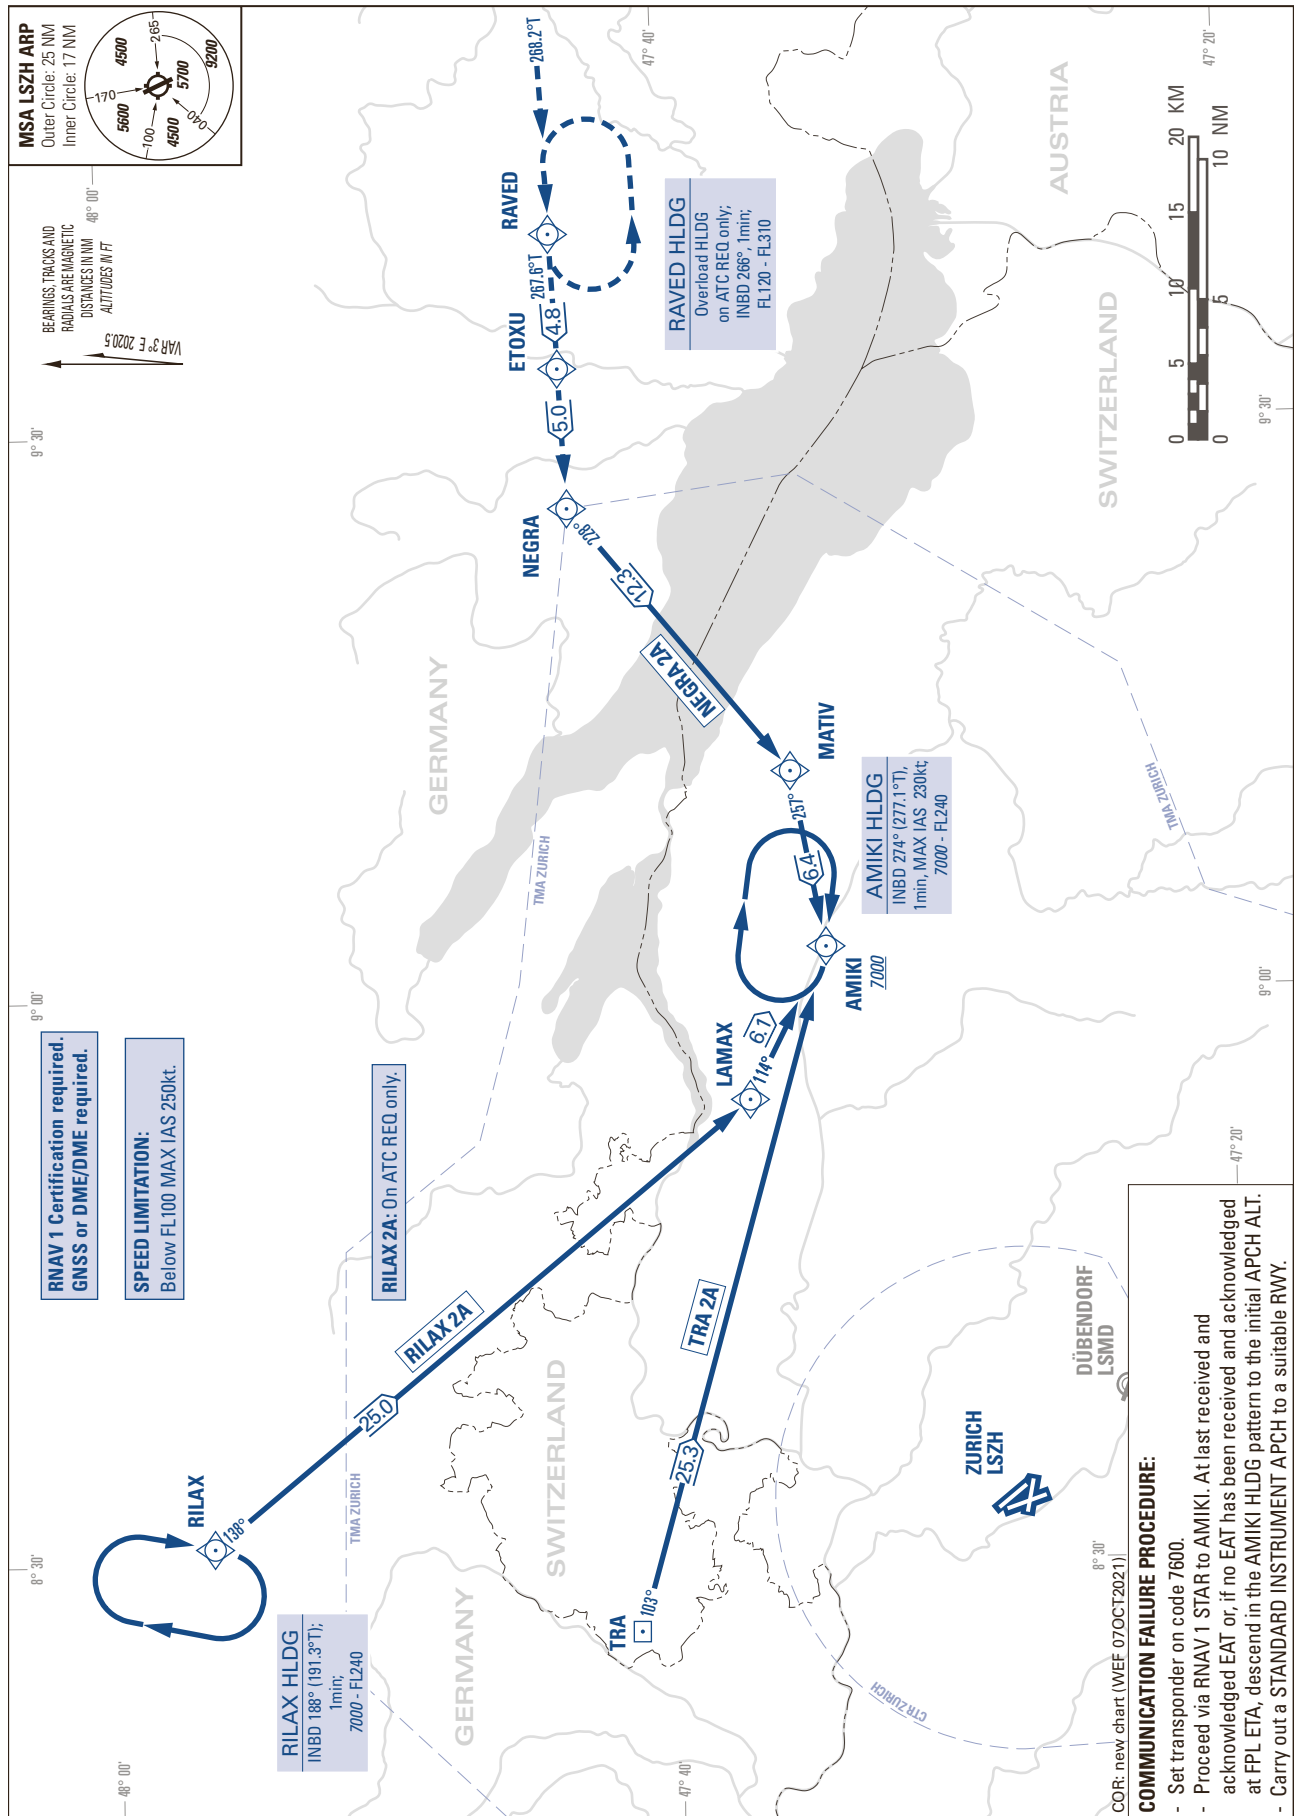

STANDARD INSTRUMENT ARRIVAL CHART (STAR) - ICAO

TRANSITION LEVEL by ATC
TRANSITION ALTITUDE 7000

ZURICH LSZH
STARTO AMIKI - RNAV 1

THIS PAGE INTENTIONALLY LEFT BLANK