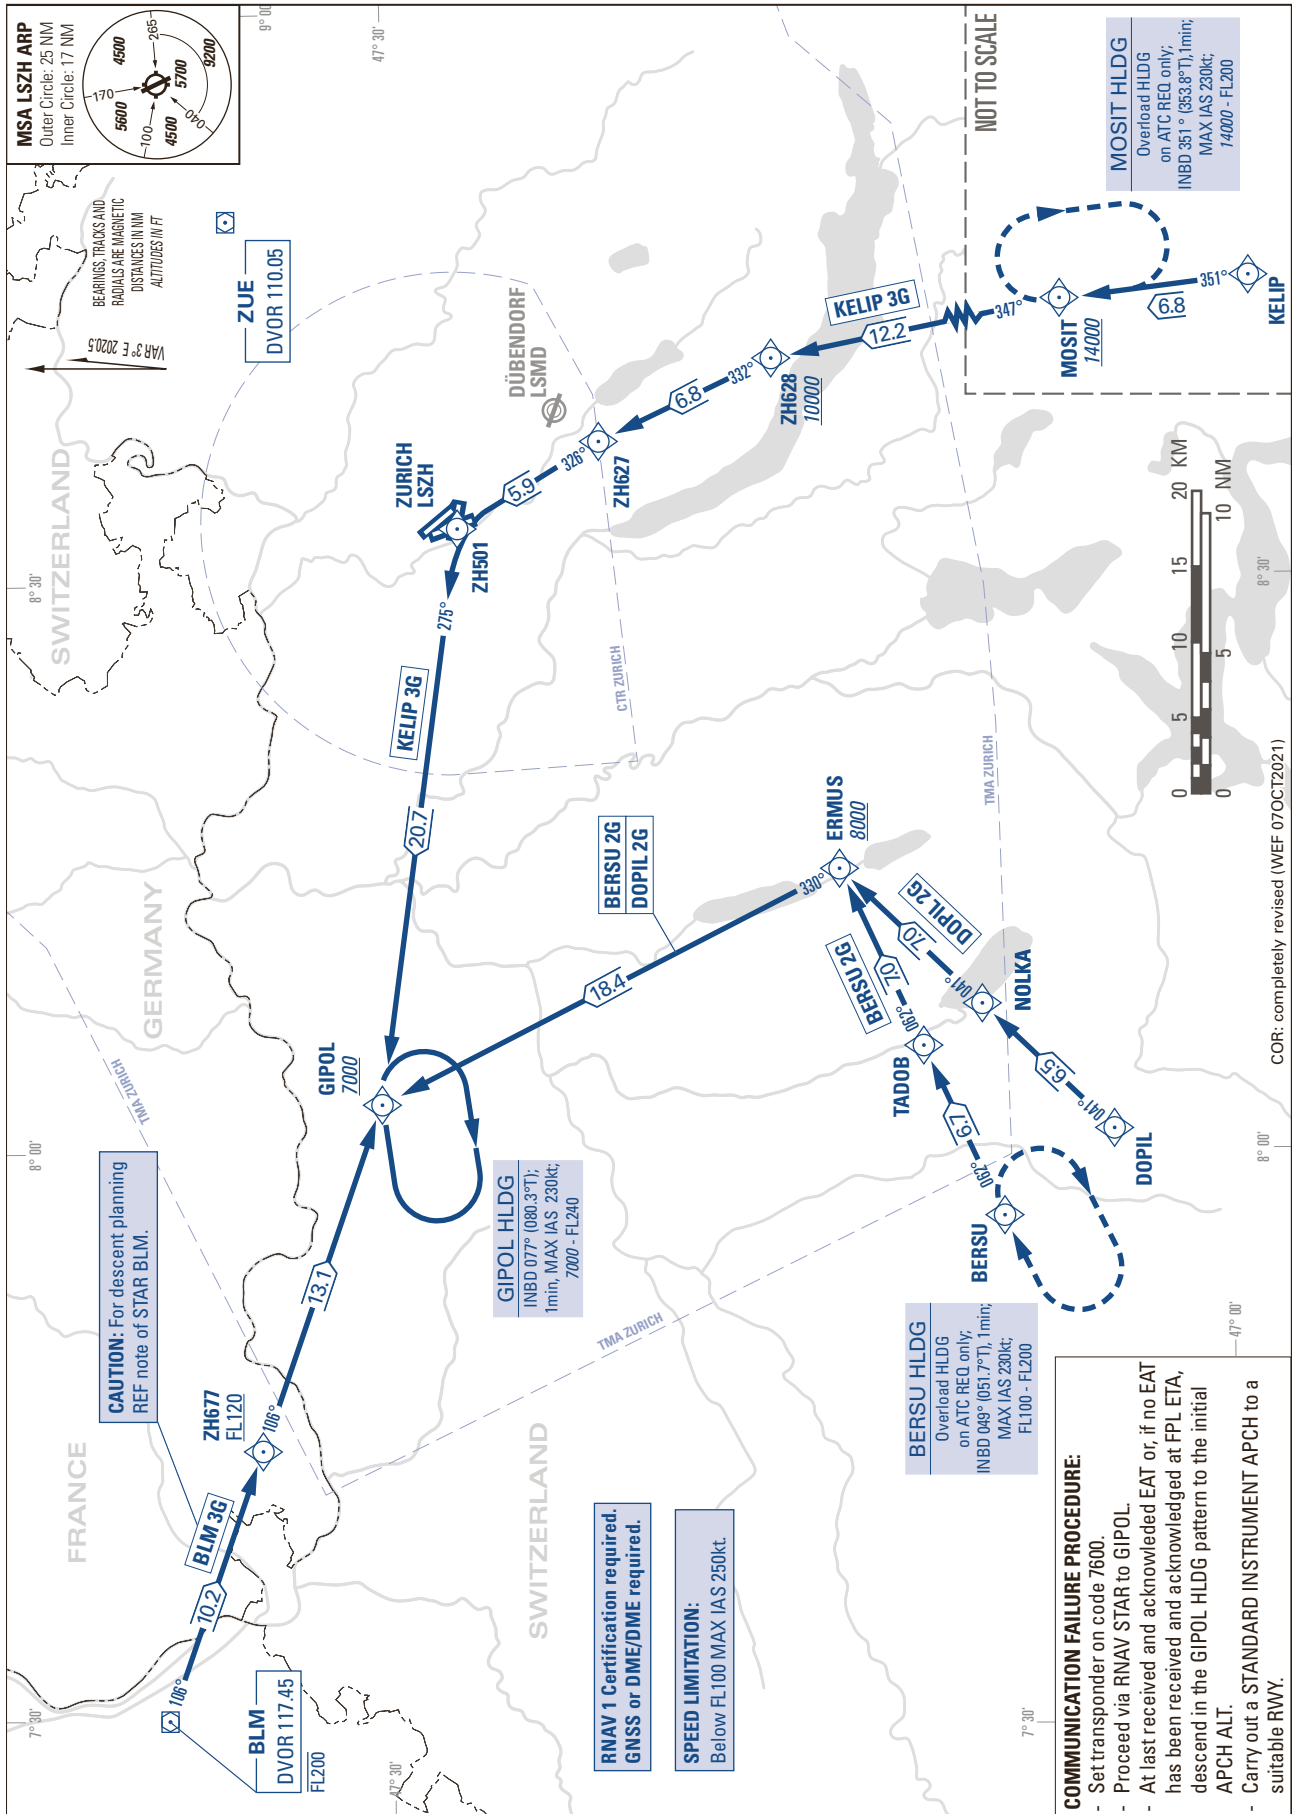

STANDARD INSTRUMENT ARRIVAL CHART
(STAR) - ICAO

TRANSITION LEVEL by ATC
TRANSITION ALTITUDE 7000

ZURICH LSZH
STAR TO GIPOL - RNAV 1

THIS PAGE INTENTIONALLY LEFT BLANK