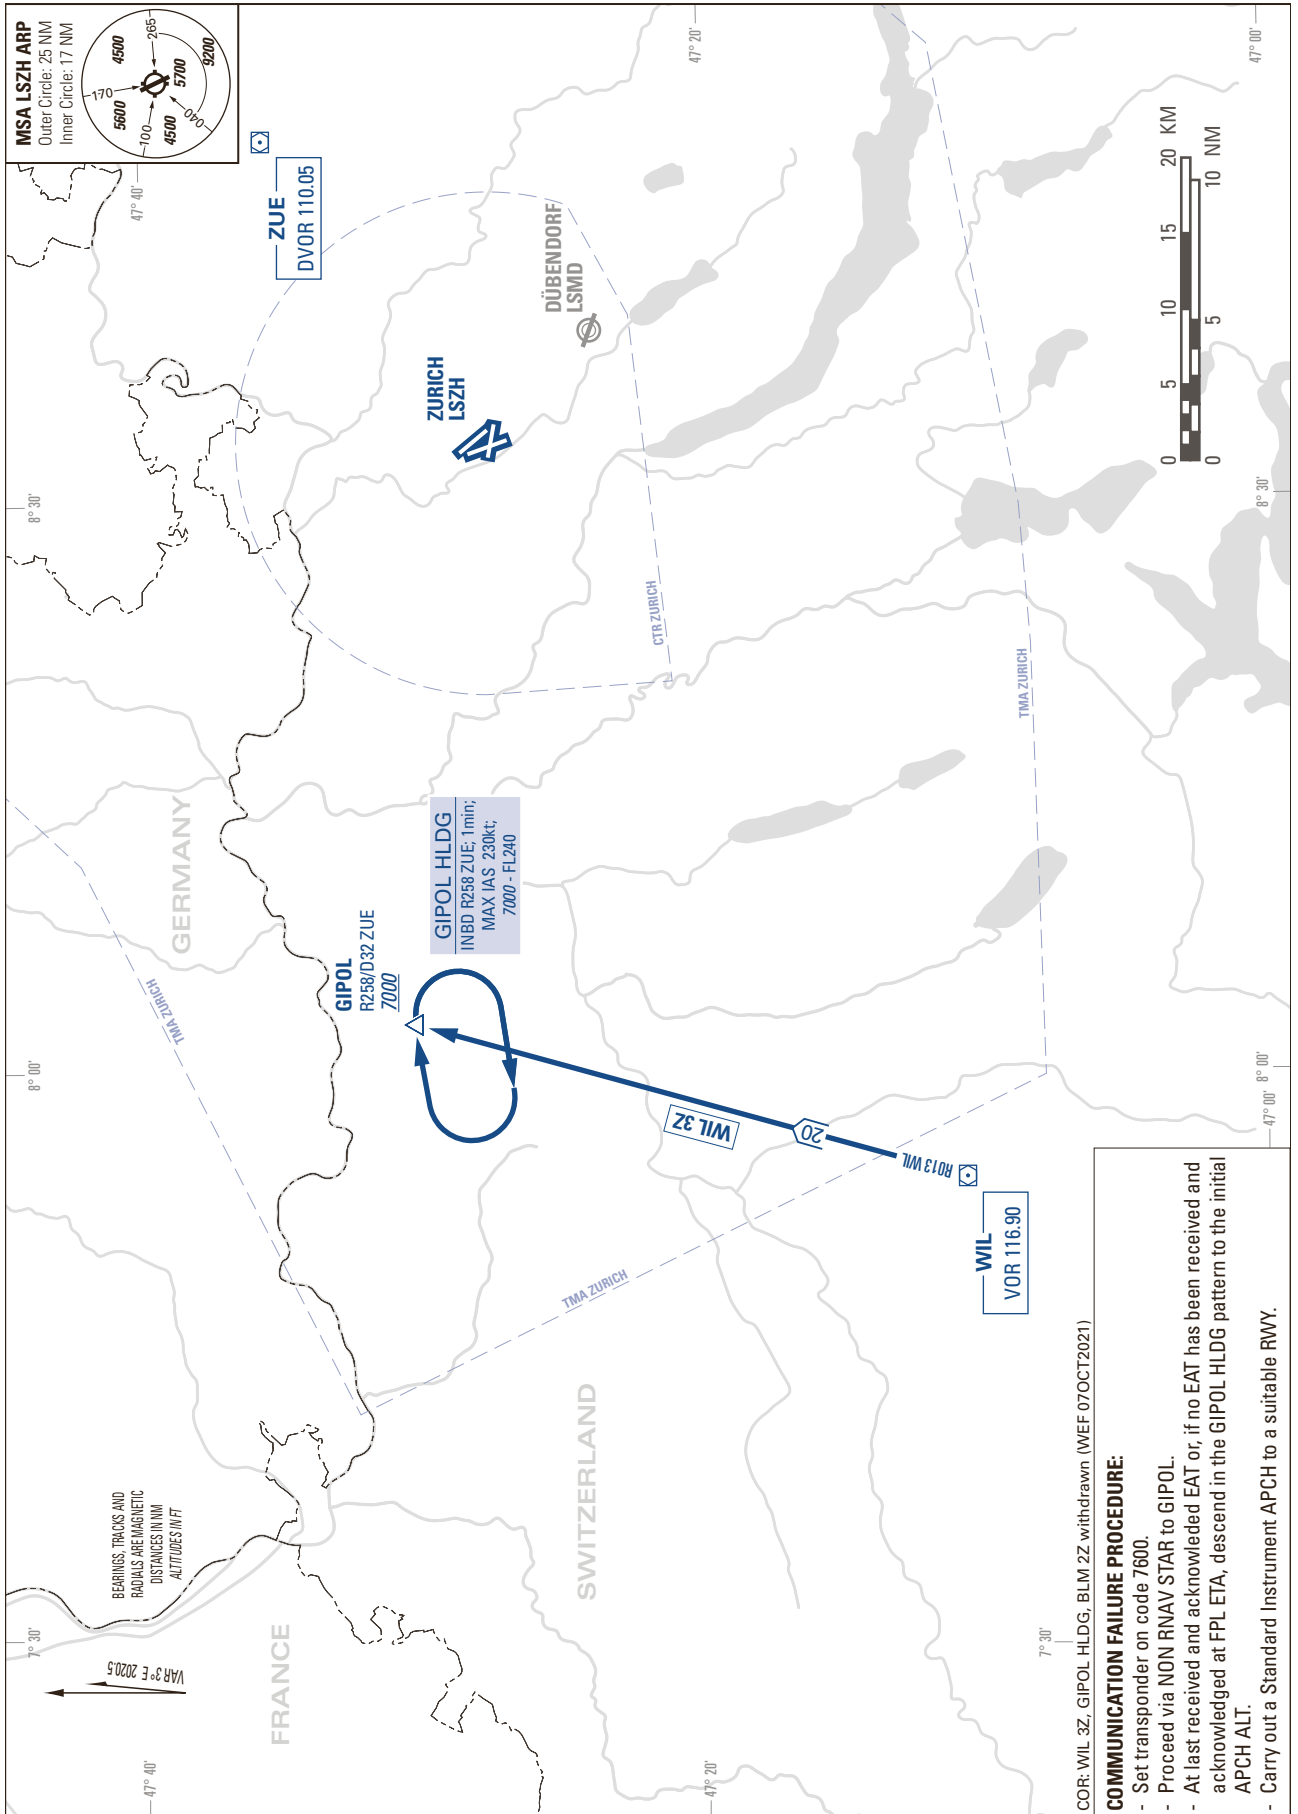

STANDARD INSTRUMENT ARRIVAL CHART  
(STAR) - ICAO

TRANSITION LEVEL by ATC  
TRANSITION ALTITUDE 7000

ZURICH LSZH  
STARTO GIPOL - NON RNAV

THIS PAGE INTENTIONALLY LEFT BLANK