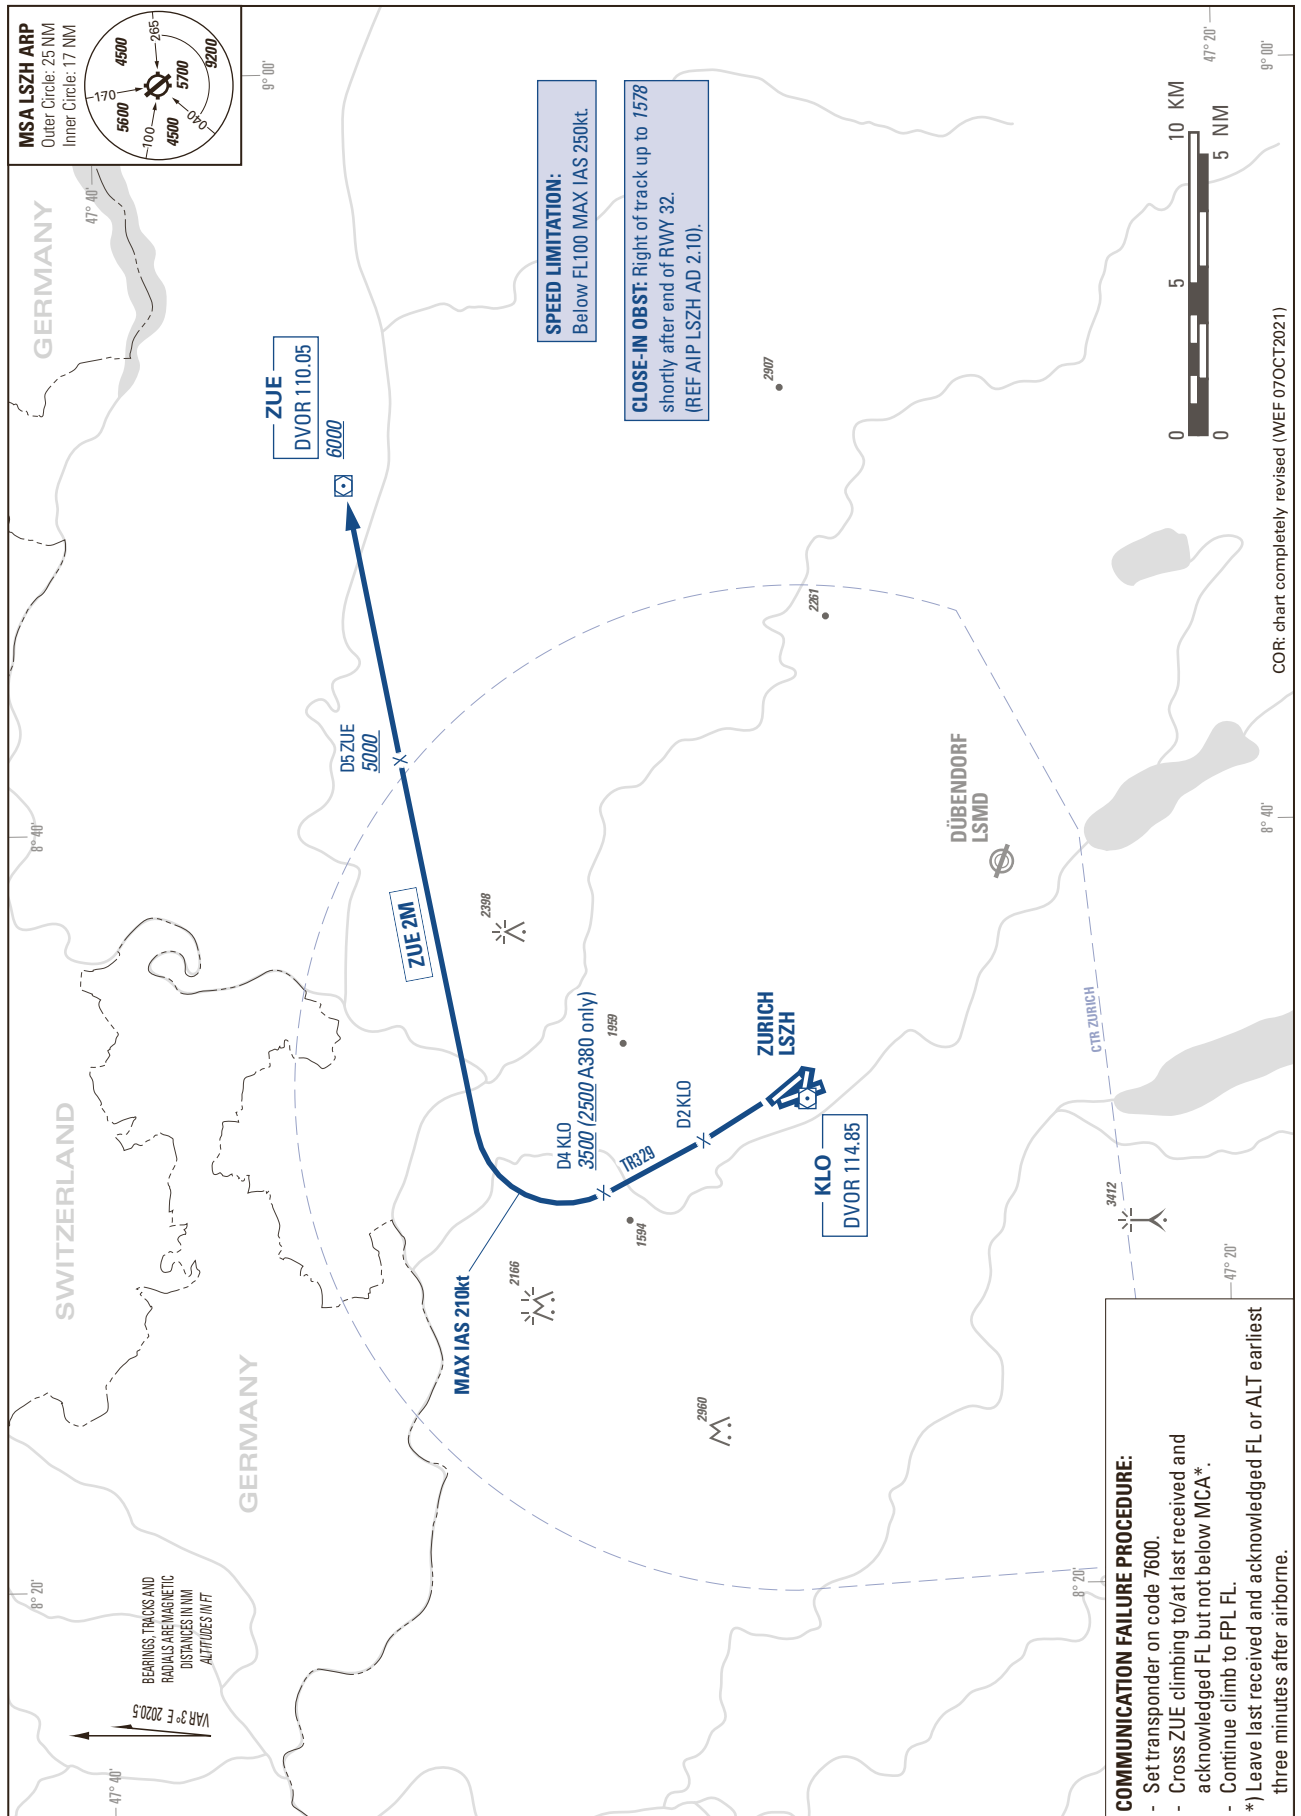

STANDARD INSTRUMENT DEPARTURE CHART
(SID) - ICAO

TRANSITION LEVEL by ATC
TRANSITION ALTITUDE 7000

ZURICH LSZH
SID RWY 32 - NON RNAV

THIS PAGE INTENTIONALLY LEFT BLANK