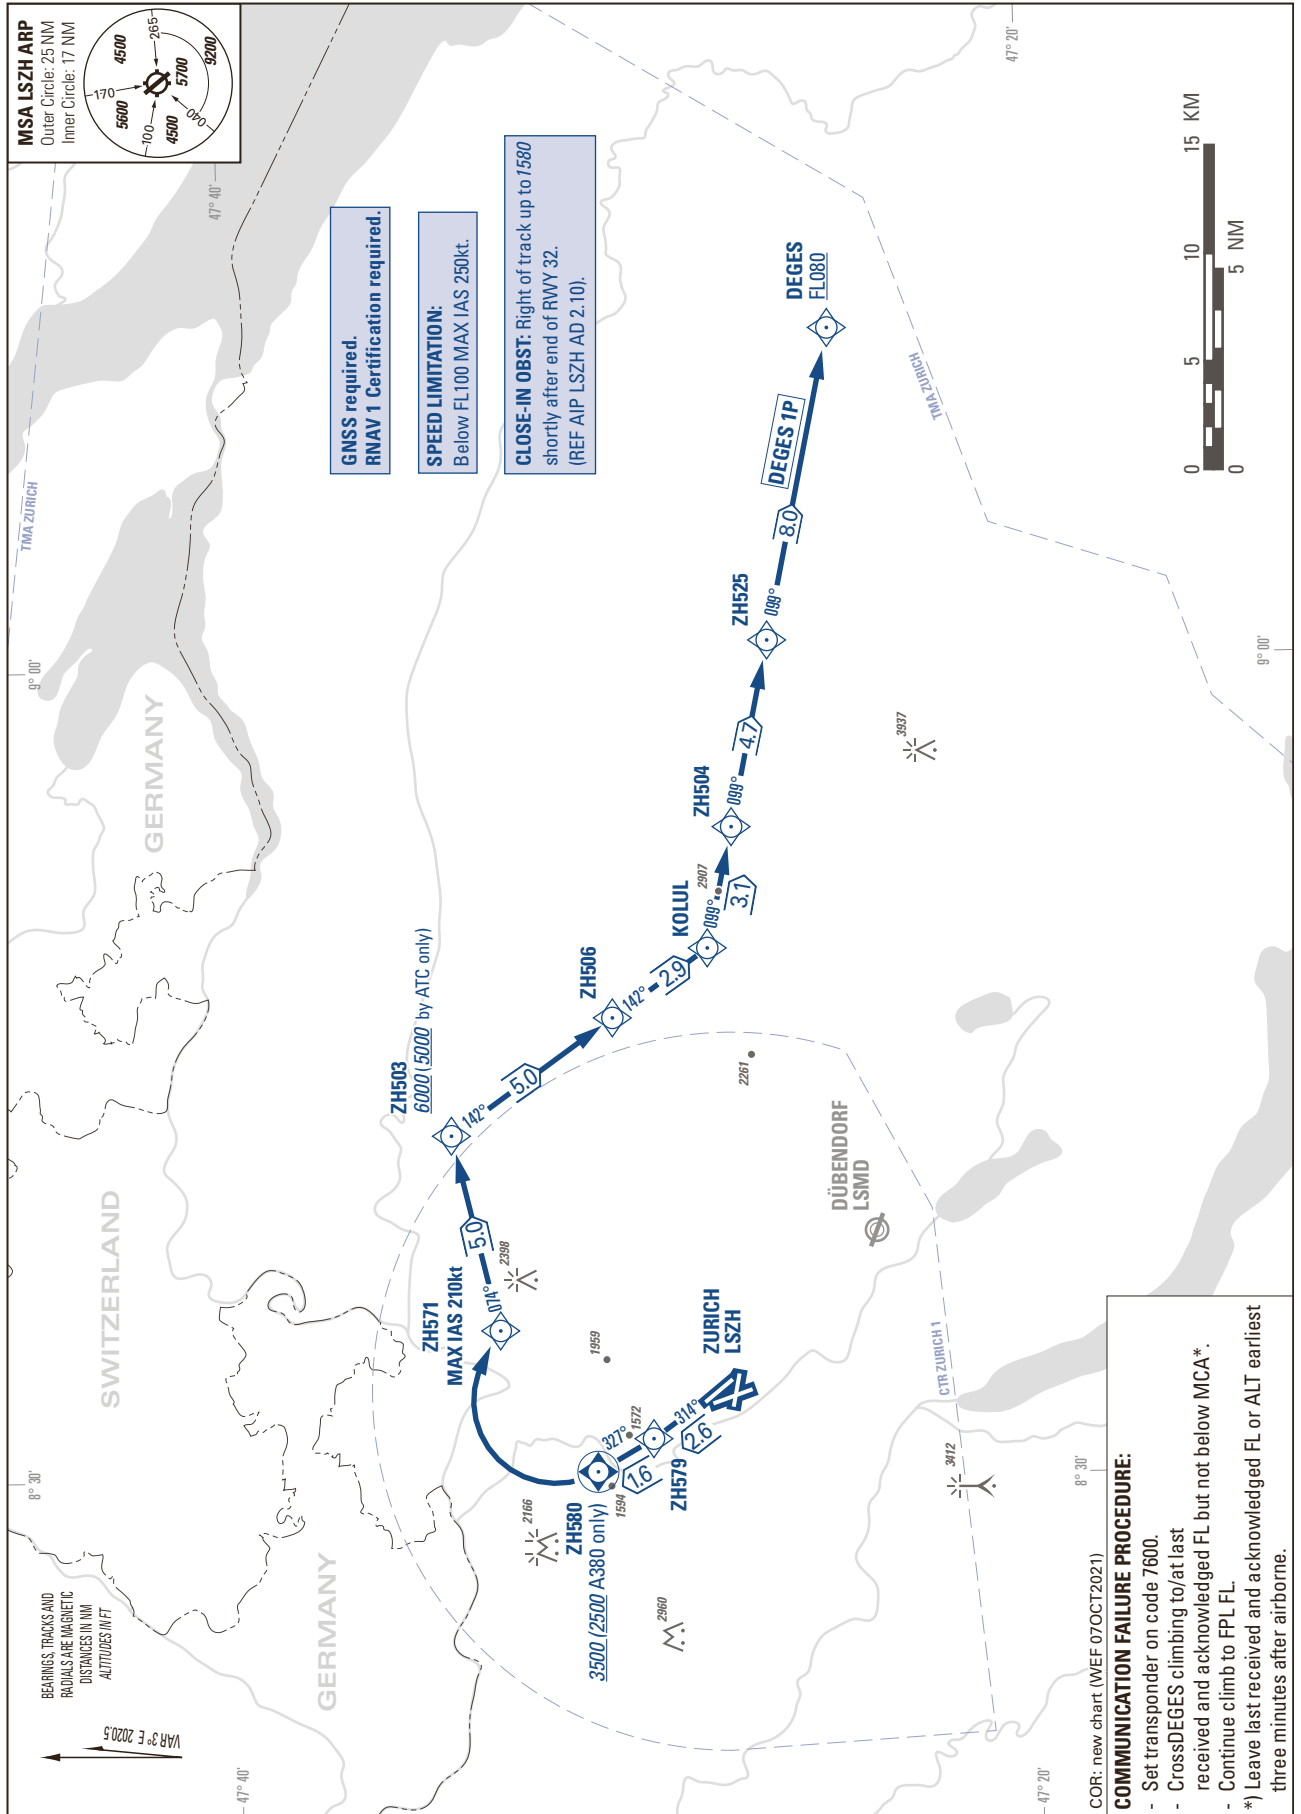

STANDARD INSTRUMENT DEPARTURE CHART (SID) - ICAO

TRANSITION LEVEL by ATC
TRANSITION ALTITUDE 7000

ZURICH LSZH
SID RWY 32 - RNAV 1
(by ATC only)

THIS PAGE INTENTIONALLY LEFT BLANK