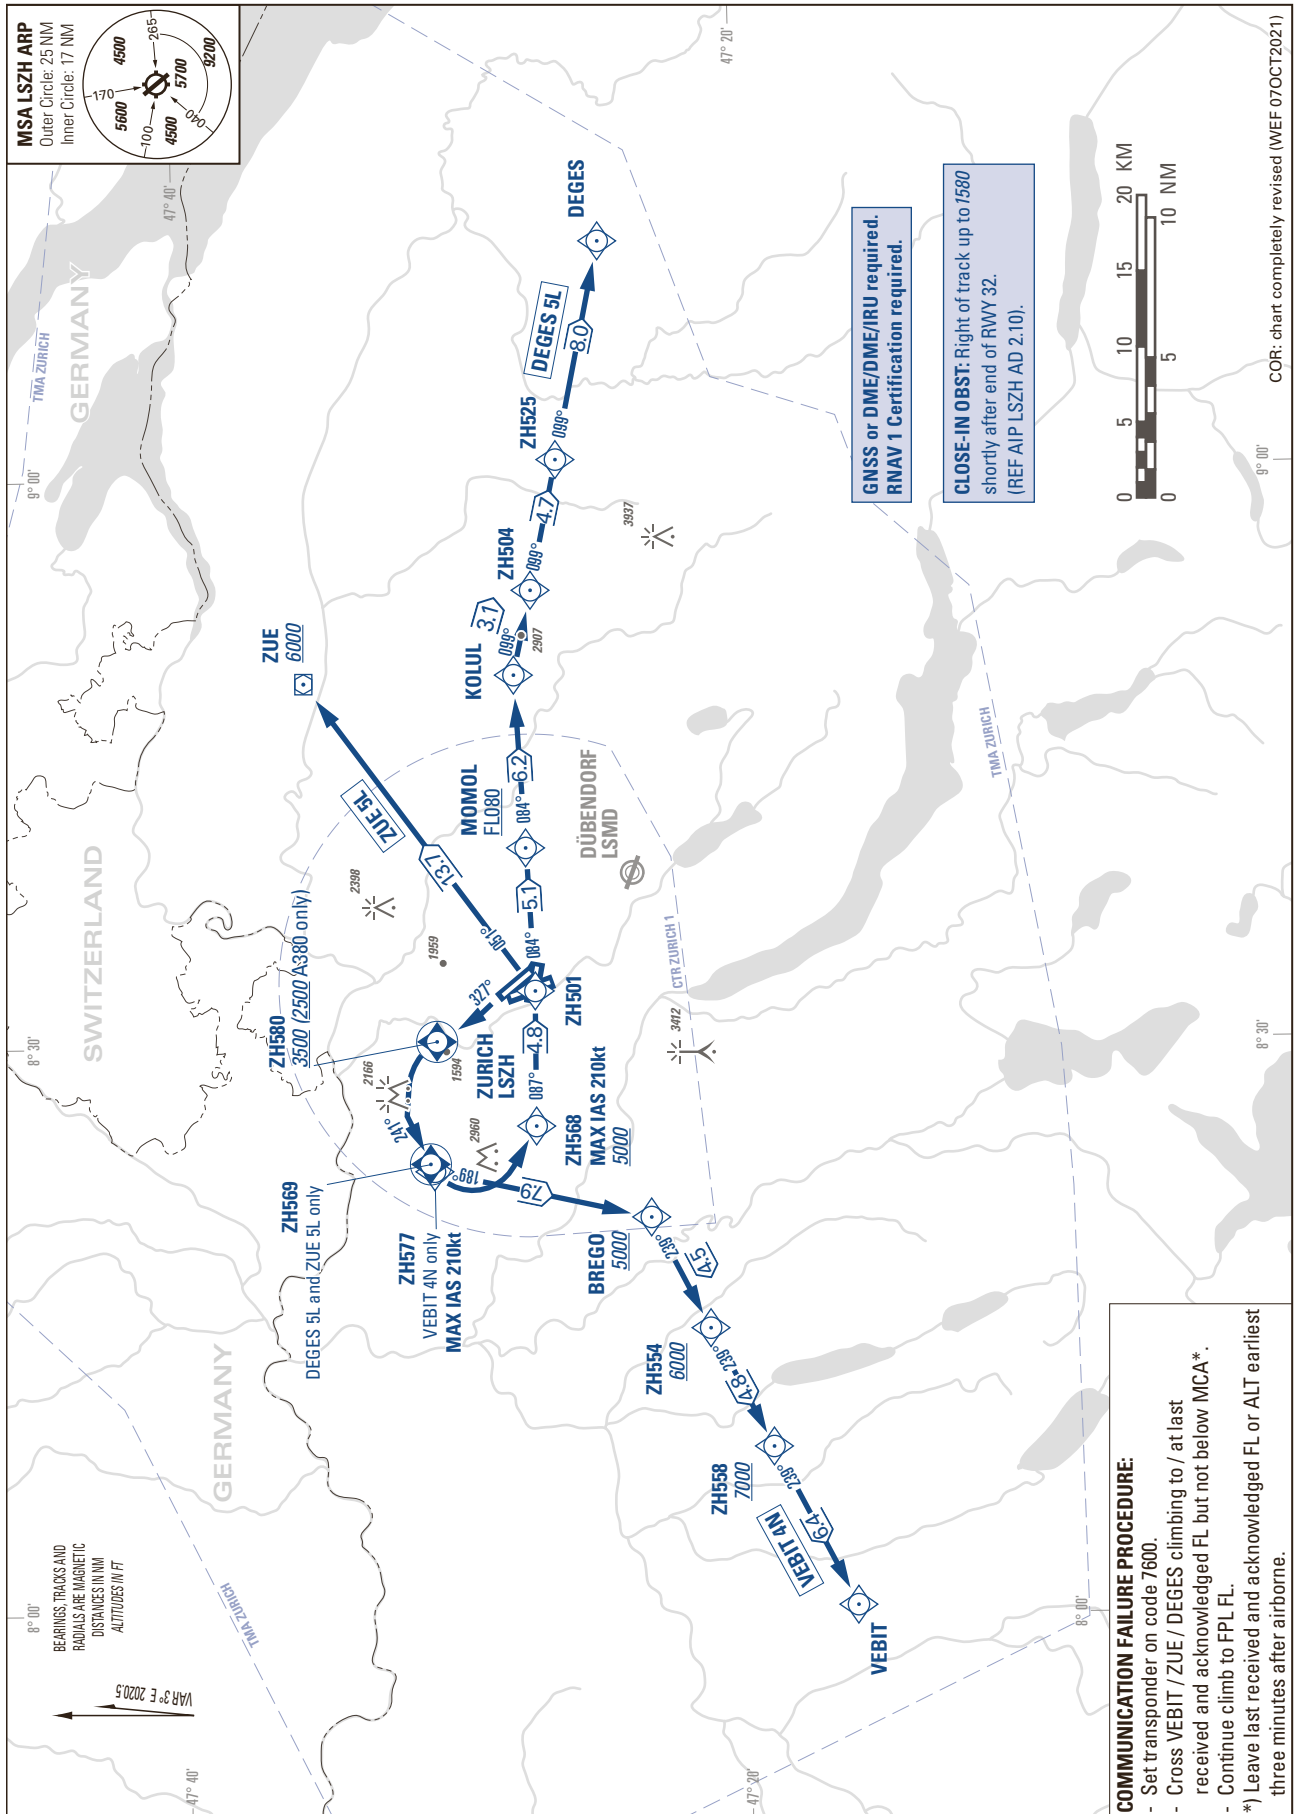

STANDARD INSTRUMENT DEPARTURE CHART (SID) - ICAO

TRANSITION LEVEL by ATC
TRANSITION ALTITUDE 7000

ZURICH LSZH
SID RWY 32 - RNAV 1

THIS PAGE INTENTIONALLY LEFT BLANK