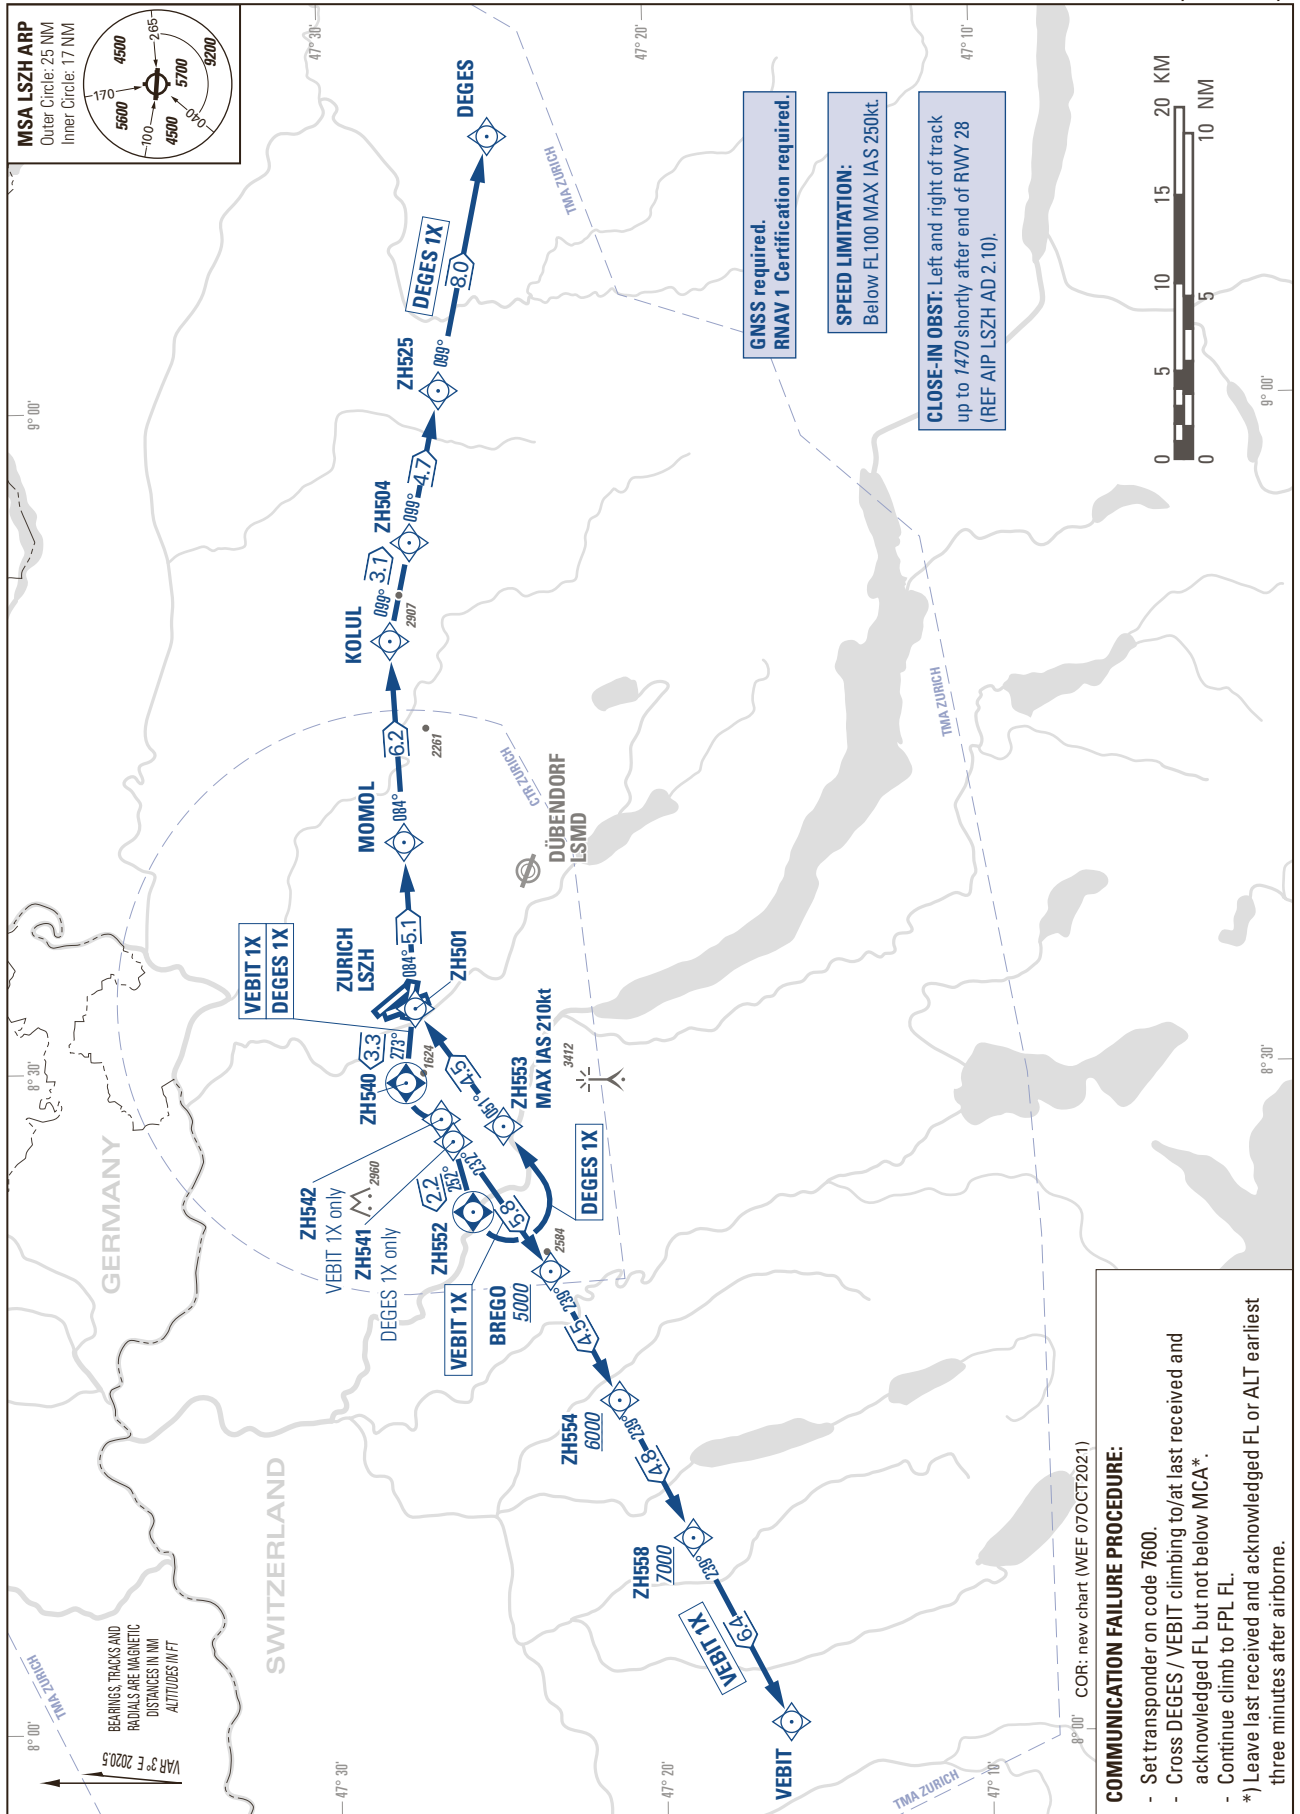

STANDARD INSTRUMENT DEPARTURE CHART
(SID) - ICAO

TRANSITION LEVEL by ATC
TRANSITION ALTITUDE 7000

ZURICH - LSZH
SID RWY 28 - RNAV 1
(by ATC only)

THIS PAGE INTENTIONALLY LEFT BLANK