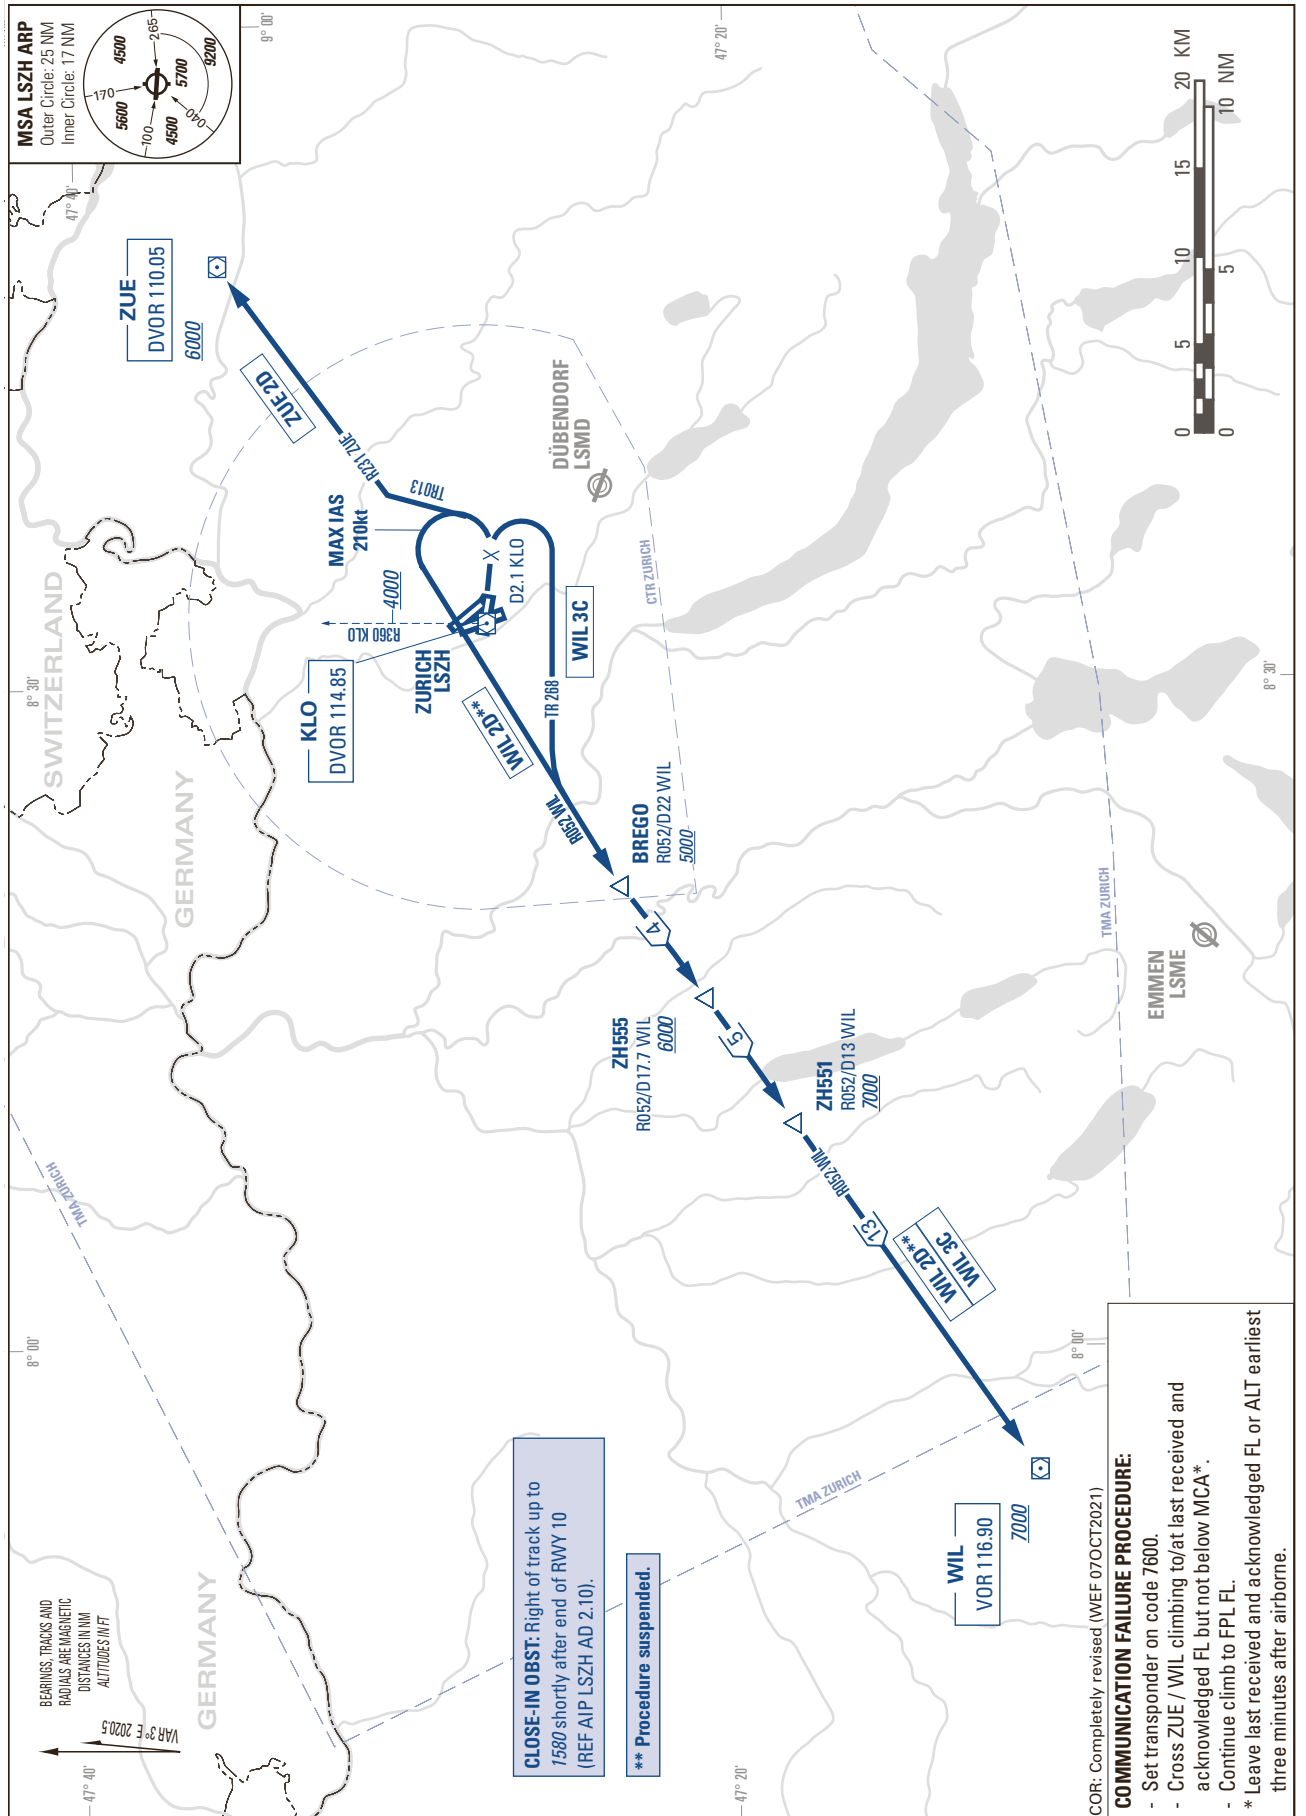

STANDARD INSTRUMENT DEPARTURE CHART  
(SID) - ICAO

TRANSITION LEVEL by ATC  
TRANSITION ALTITUDE 7000

ZURICH LSZH  
SID RWY 10 - NON RNAV

THIS PAGE INTENTIONALLY LEFT BLANK