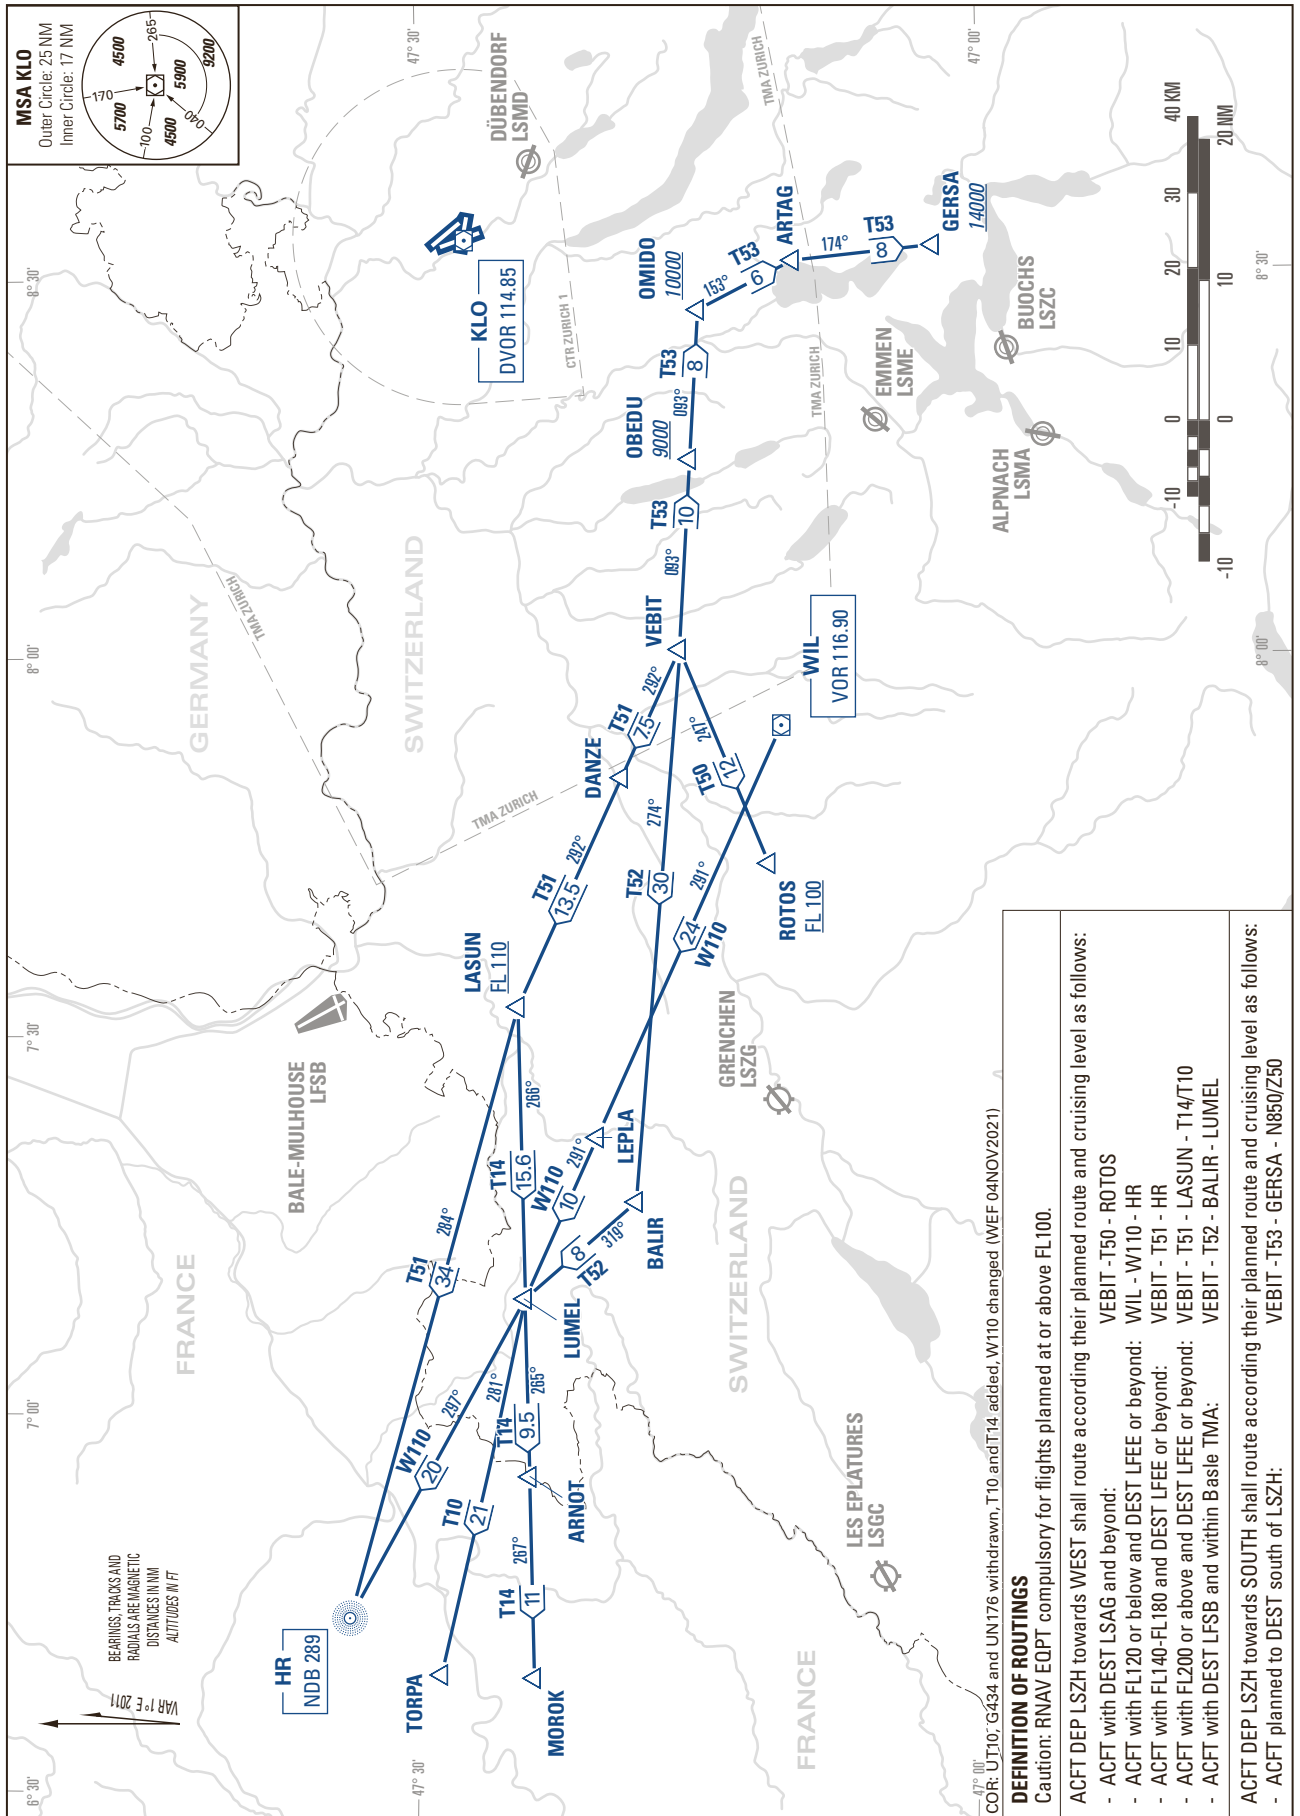

TRANSITION AFTER DEPARTURE ROUTES VEBIT

ZURICH

THIS PAGE INTENTIONALLY LEFT BLANK