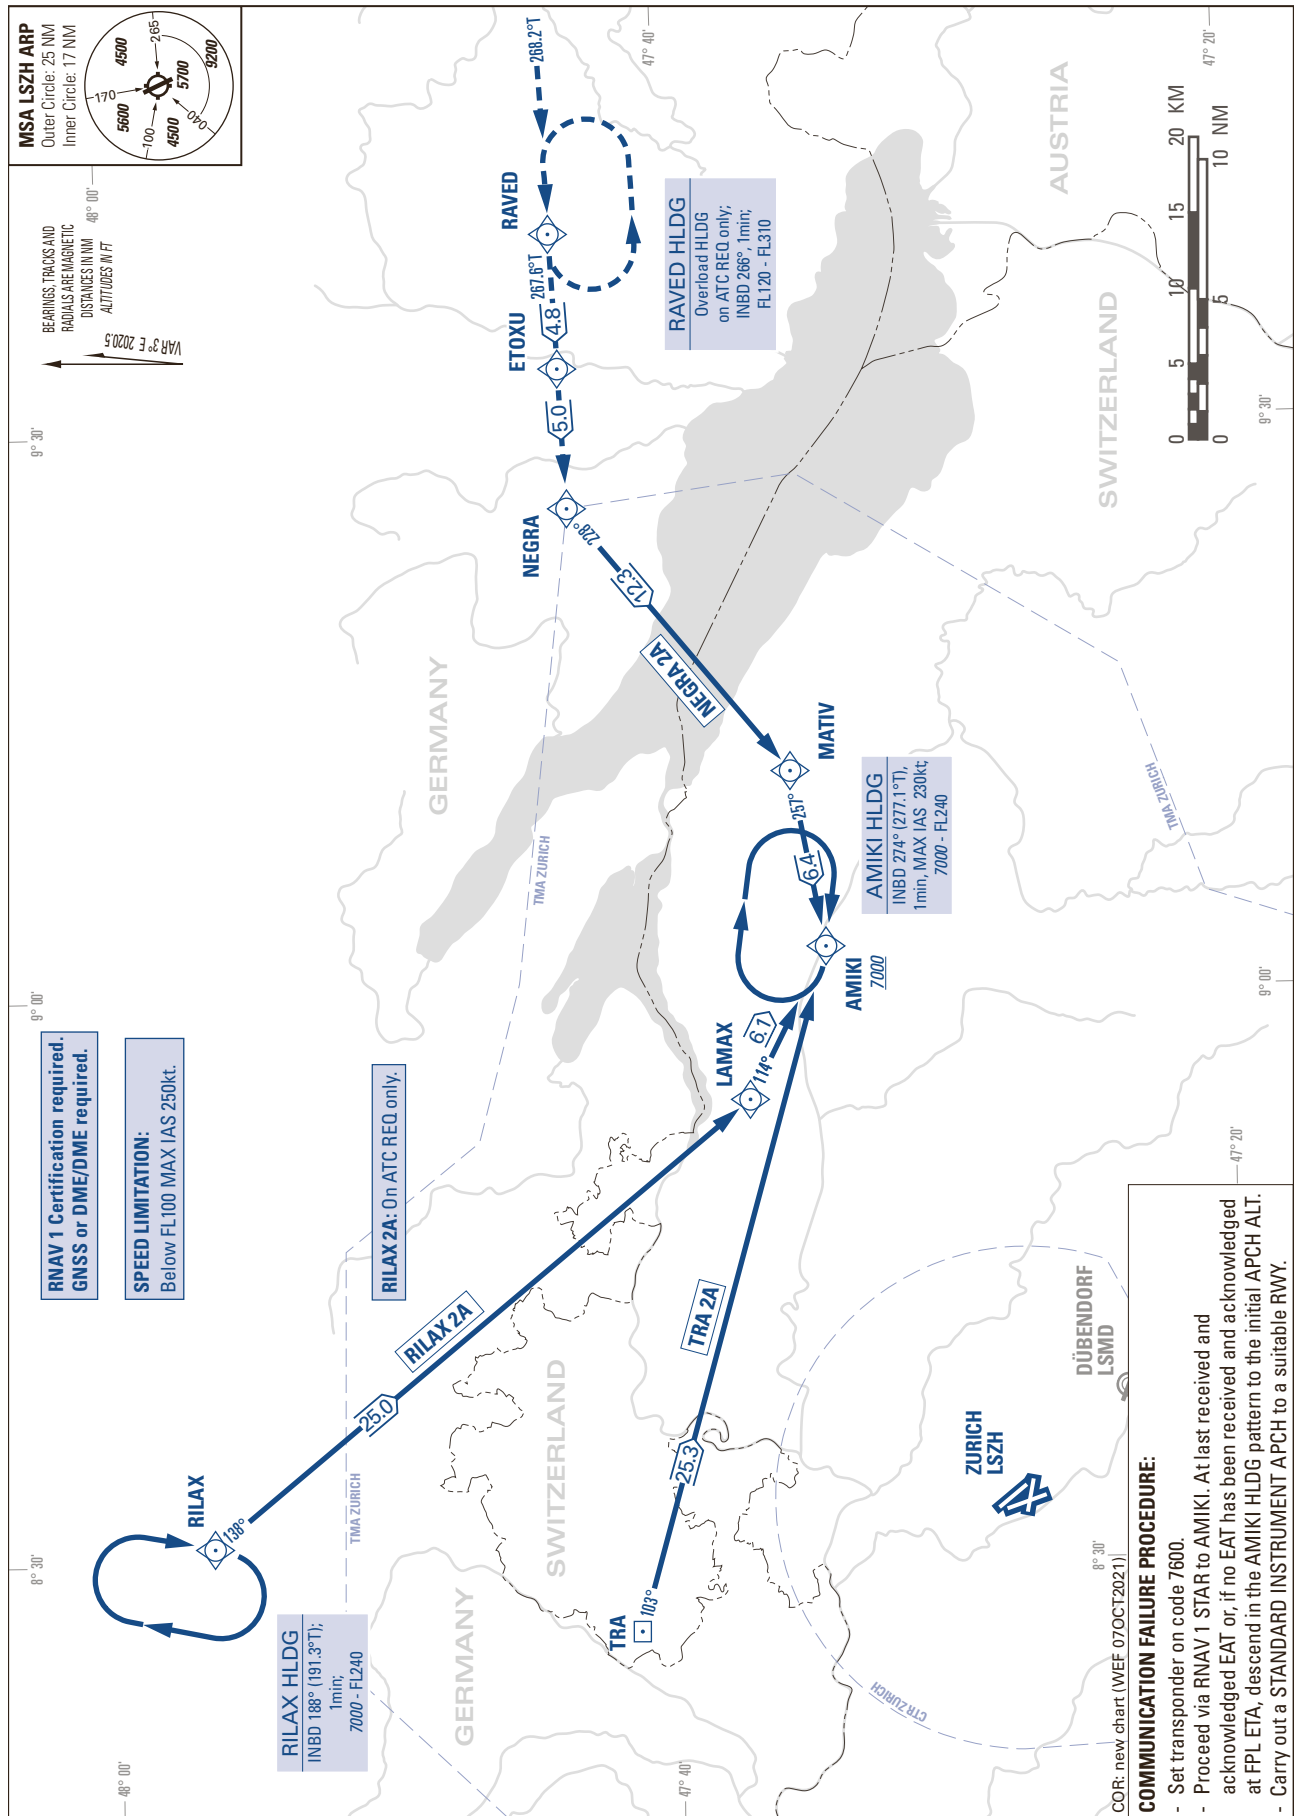

STANDARD INSTRUMENT ARRIVAL CHART  
(STAR) - ICAO

TRANSITION LEVEL by ATC  
TRANSITION ALTITUDE 7000

ZURICH LSZH  
STAR TO AMIKI - RNAV 1

THIS PAGE INTENTIONALLY LEFT BLANK