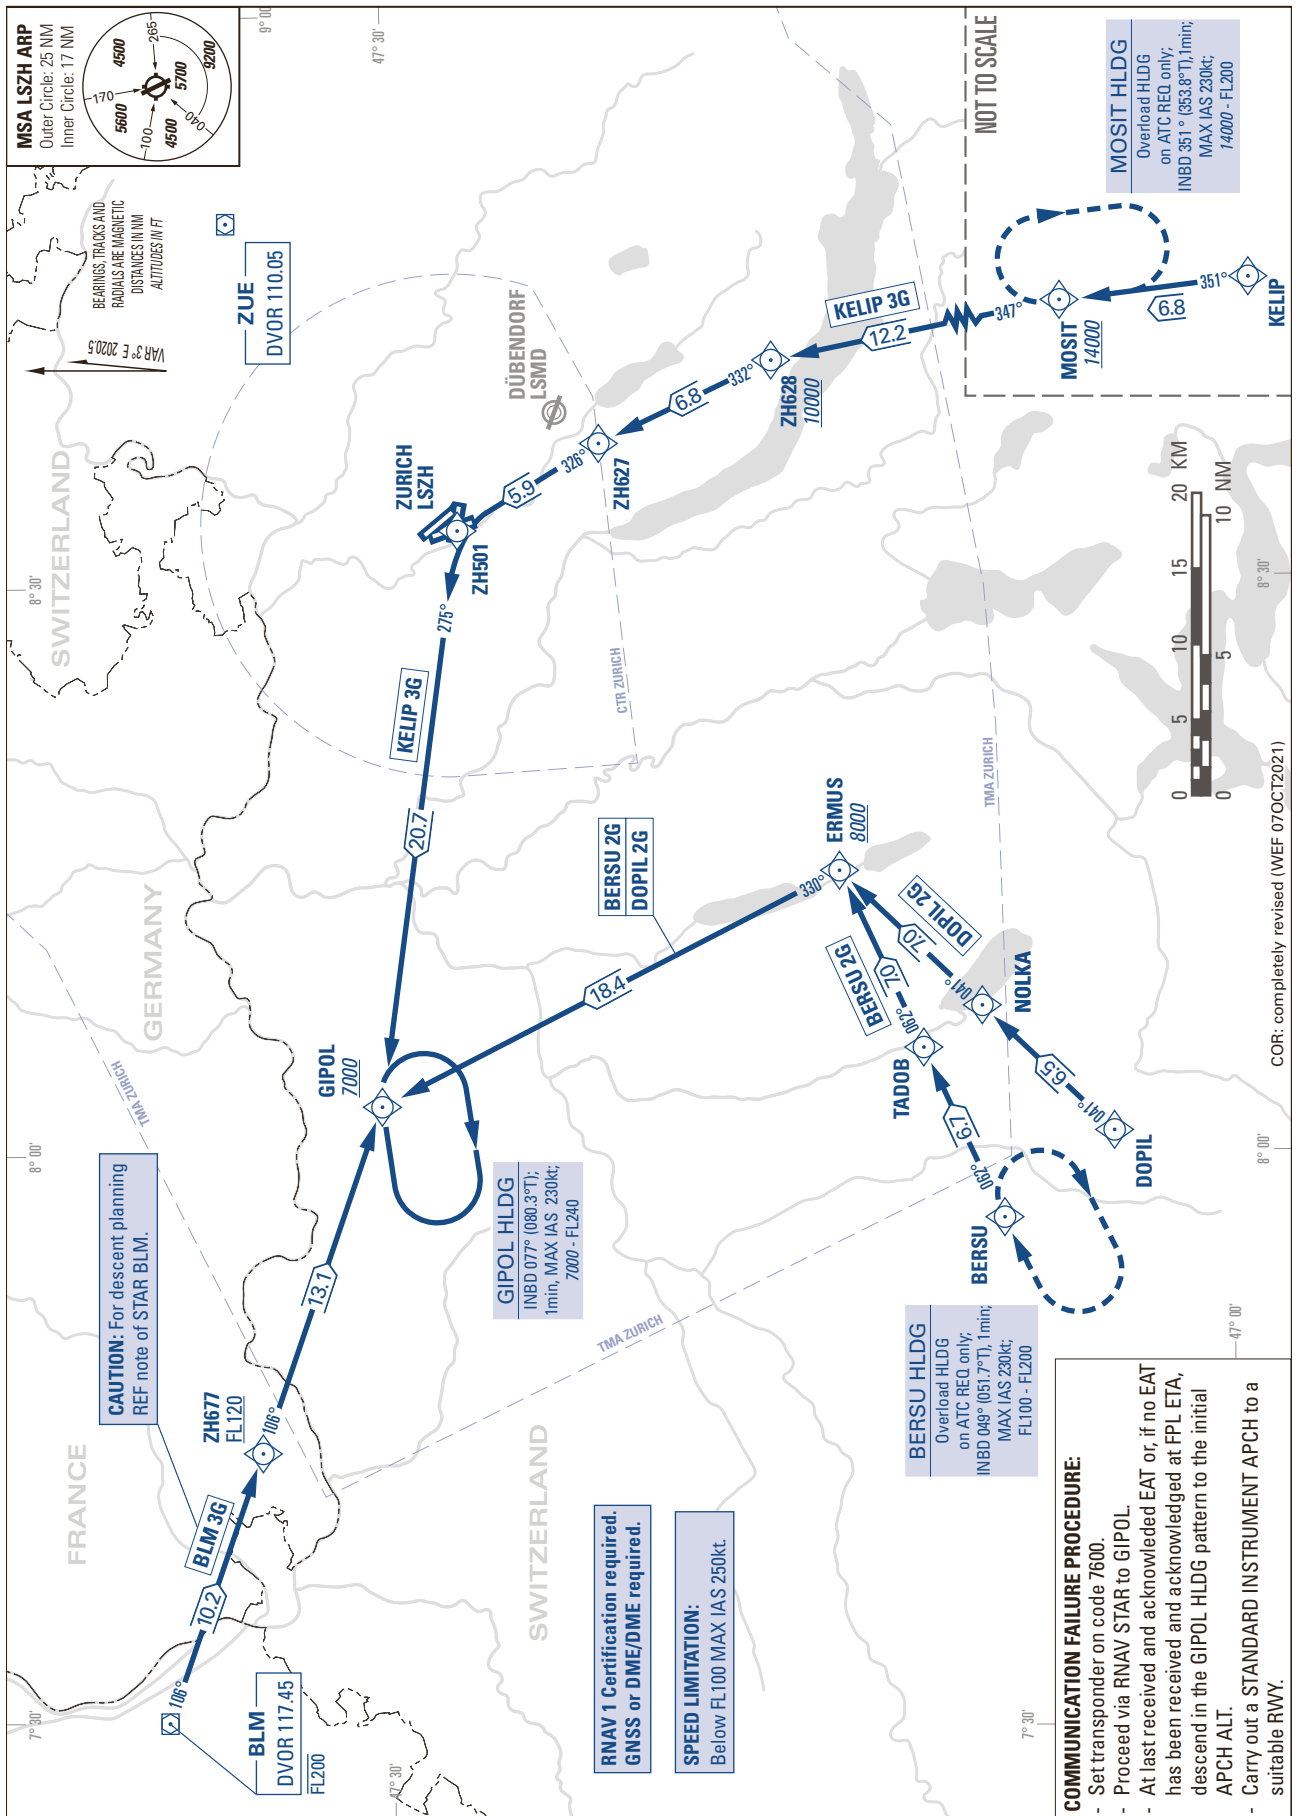

STANDARD INSTRUMENT ARRIVAL CHART
(STAR) - ICAO

TRANSITION LEVEL by ATC
TRANSITION ALTITUDE 7000

ZURICH LSZH
STAR TO GIPOL - RNAV 1

THIS PAGE INTENTIONALLY LEFT BLANK