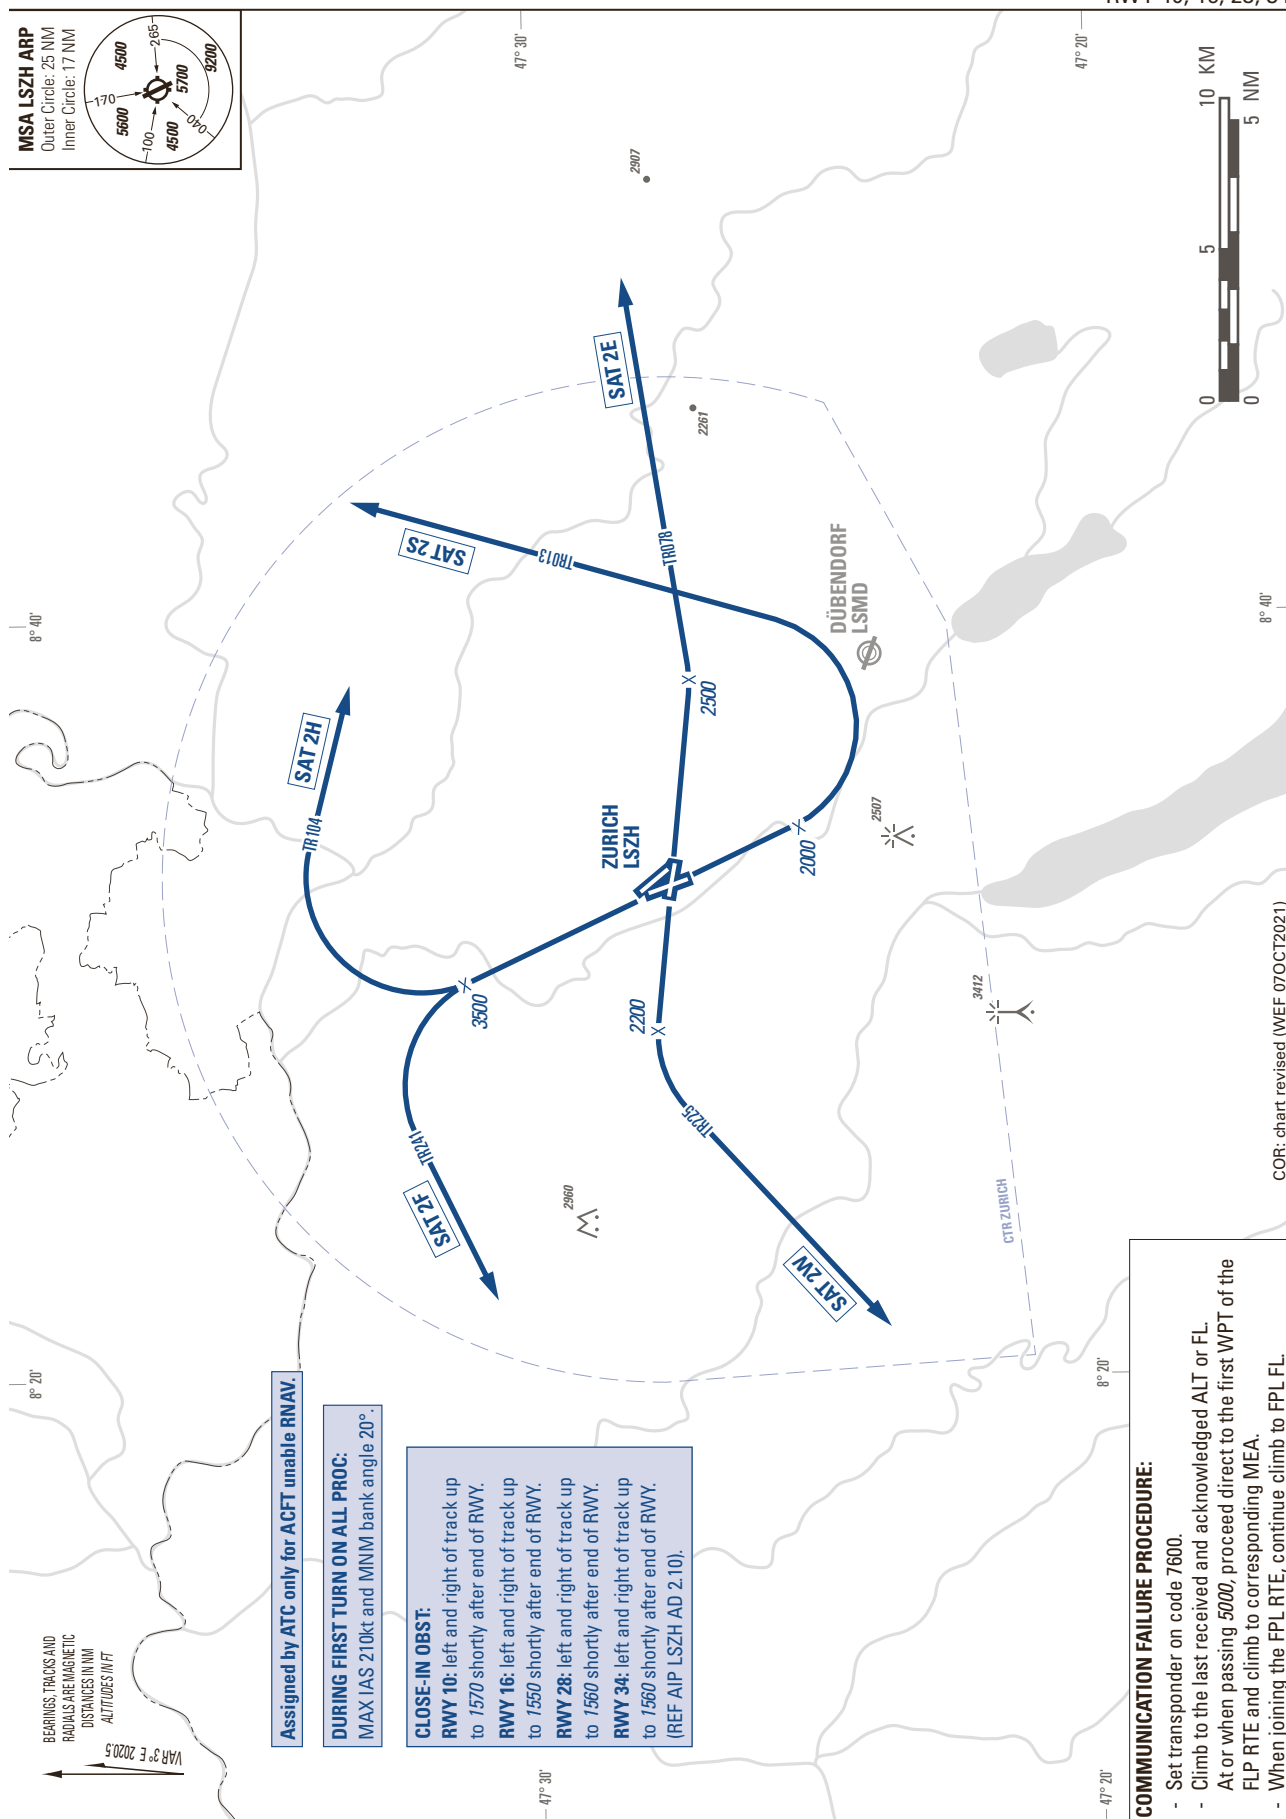

STANDARD INSTRUMENT DEPARTURE CHART
(SID) - ICAO

TRANSITION LEVEL by ATC
TRANSITION ALTITUDE 7000

ZURICH LSZH
SID Straight Ahead and Turn
RWY 10, 16, 28, 34

THIS PAGE INTENTIONALLY LEFT BLANK