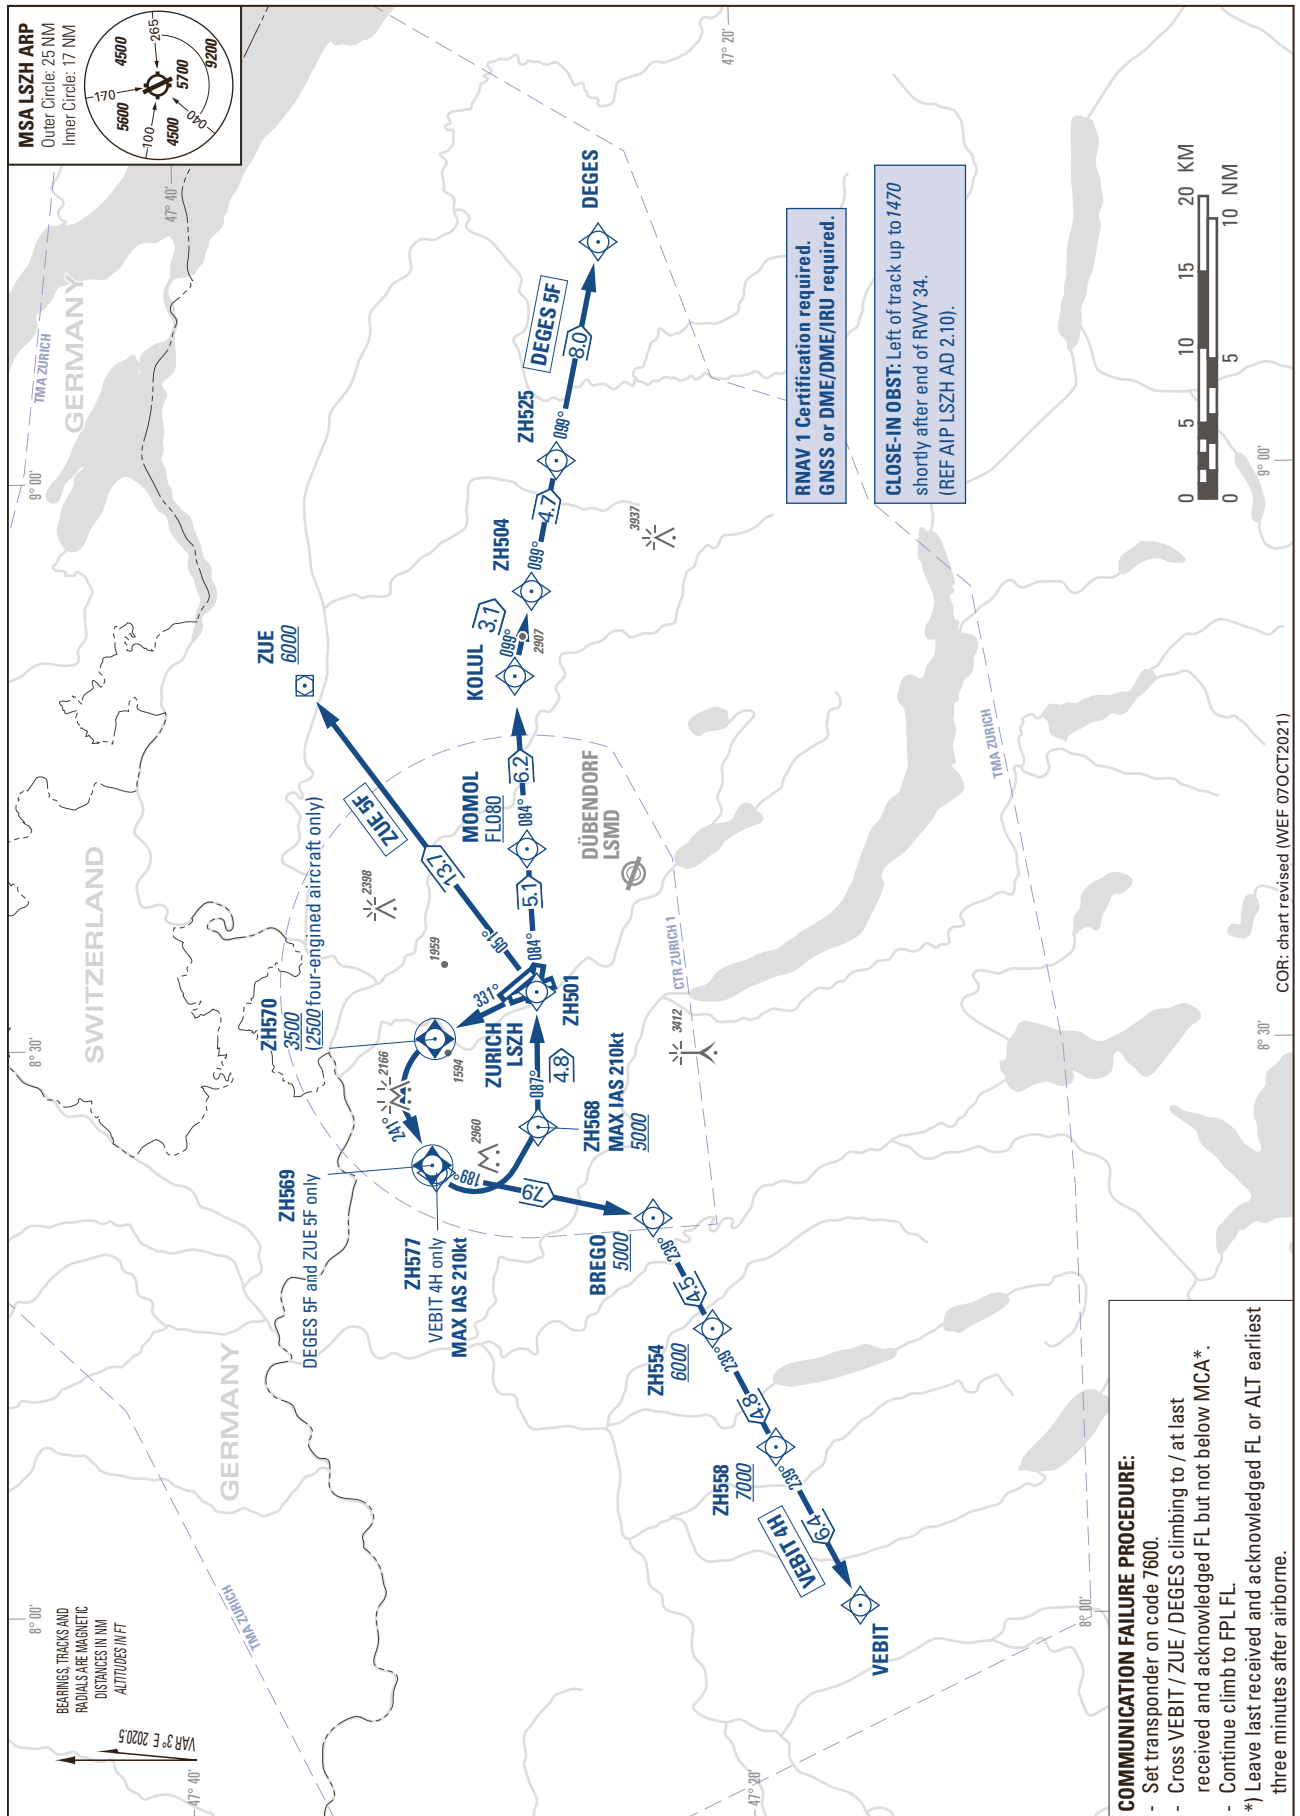

STANDARD INSTRUMENT DEPARTURE CHART  
(SID) - ICAO

TRANSITION LEVEL by ATC  
TRANSITION ALTITUDE 7000

ZURICH LSZH  
SID RWY 34 - RNAV 1

THIS PAGE INTENTIONALLY LEFT BLANK