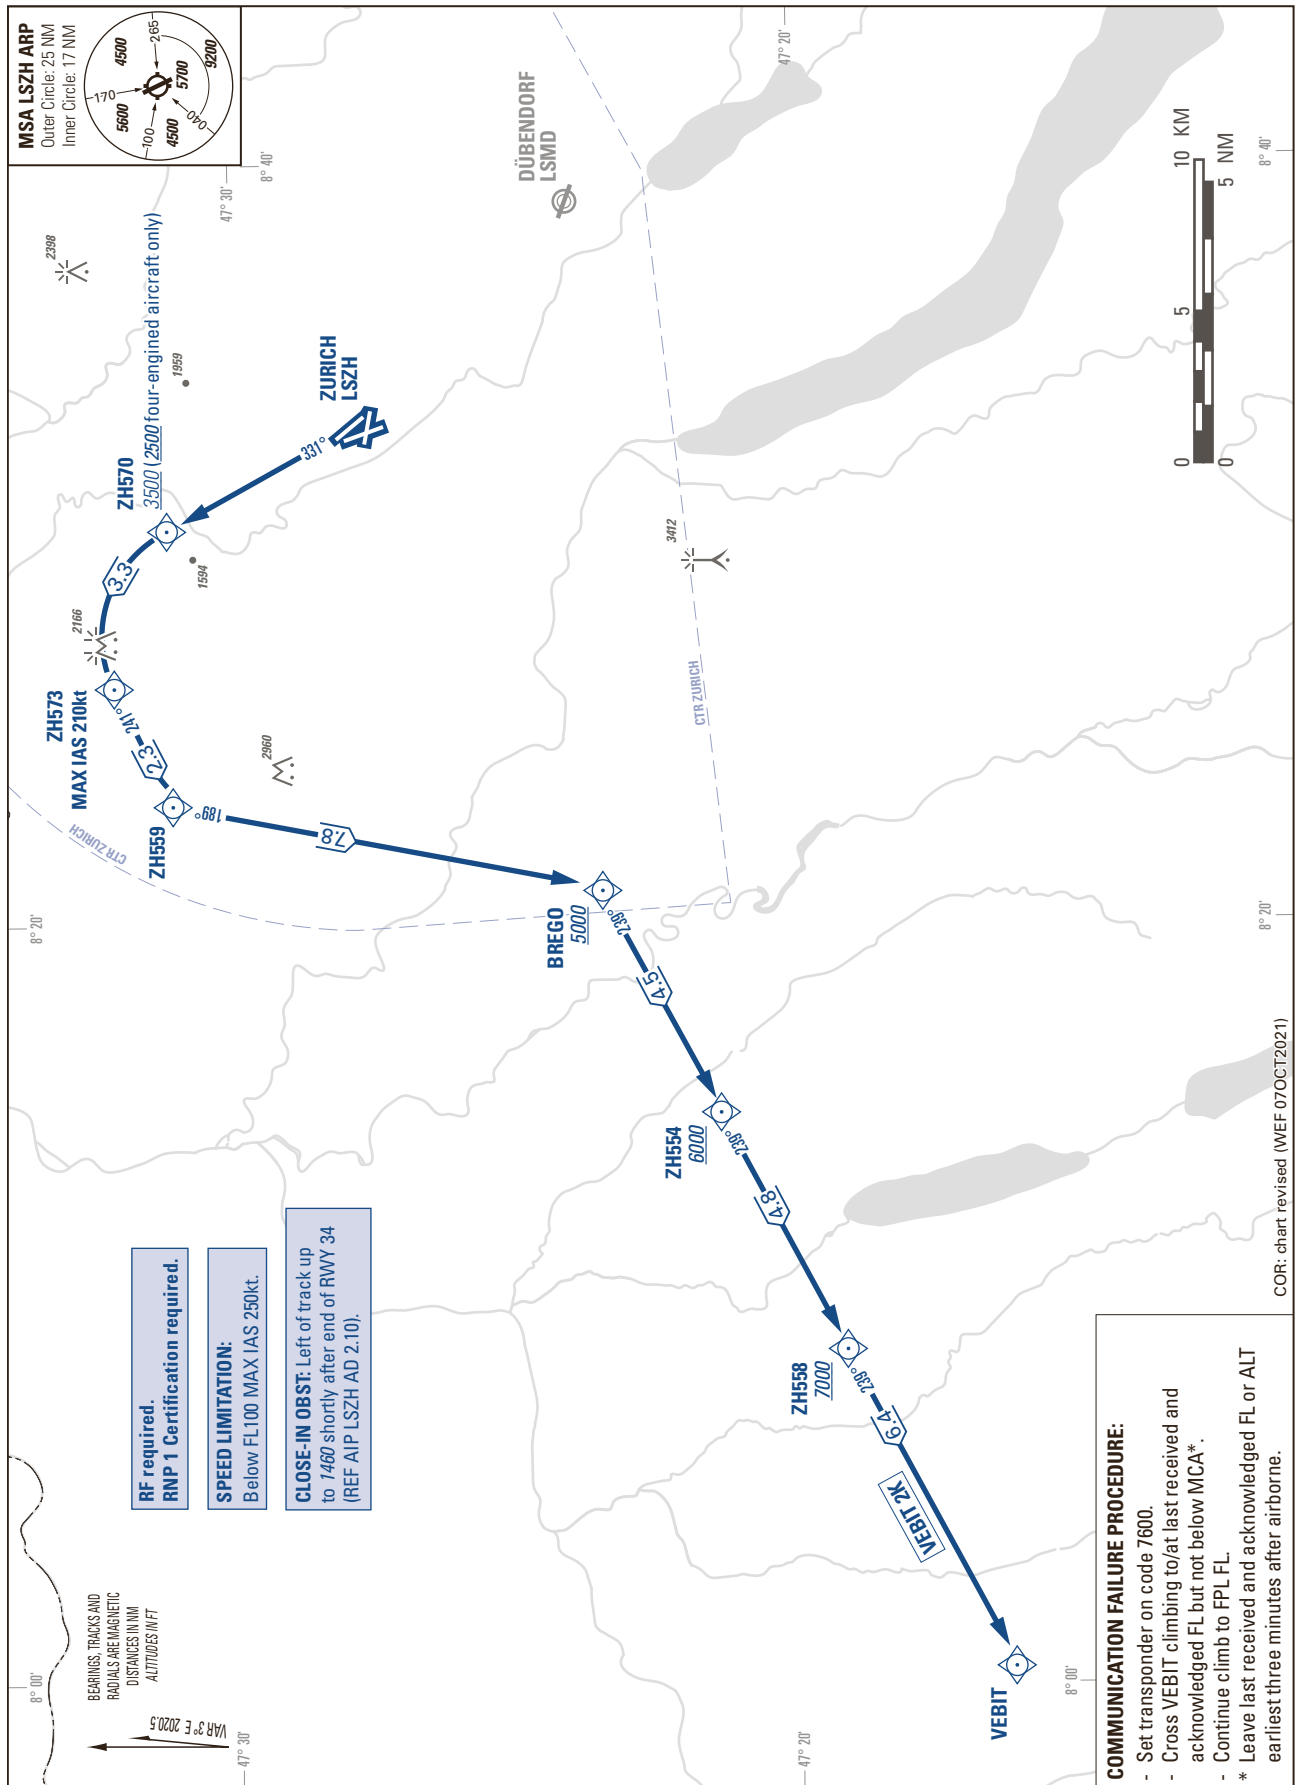

STANDARD INSTRUMENT DEPARTURE CHART
(SID) - ICAO

TRANSITION LEVEL by ATC
TRANSITION ALTITUDE 7000

ZURICH LSZH
SID RWY 34 - RNP 1

THIS PAGE INTENTIONALLY LEFT BLANK