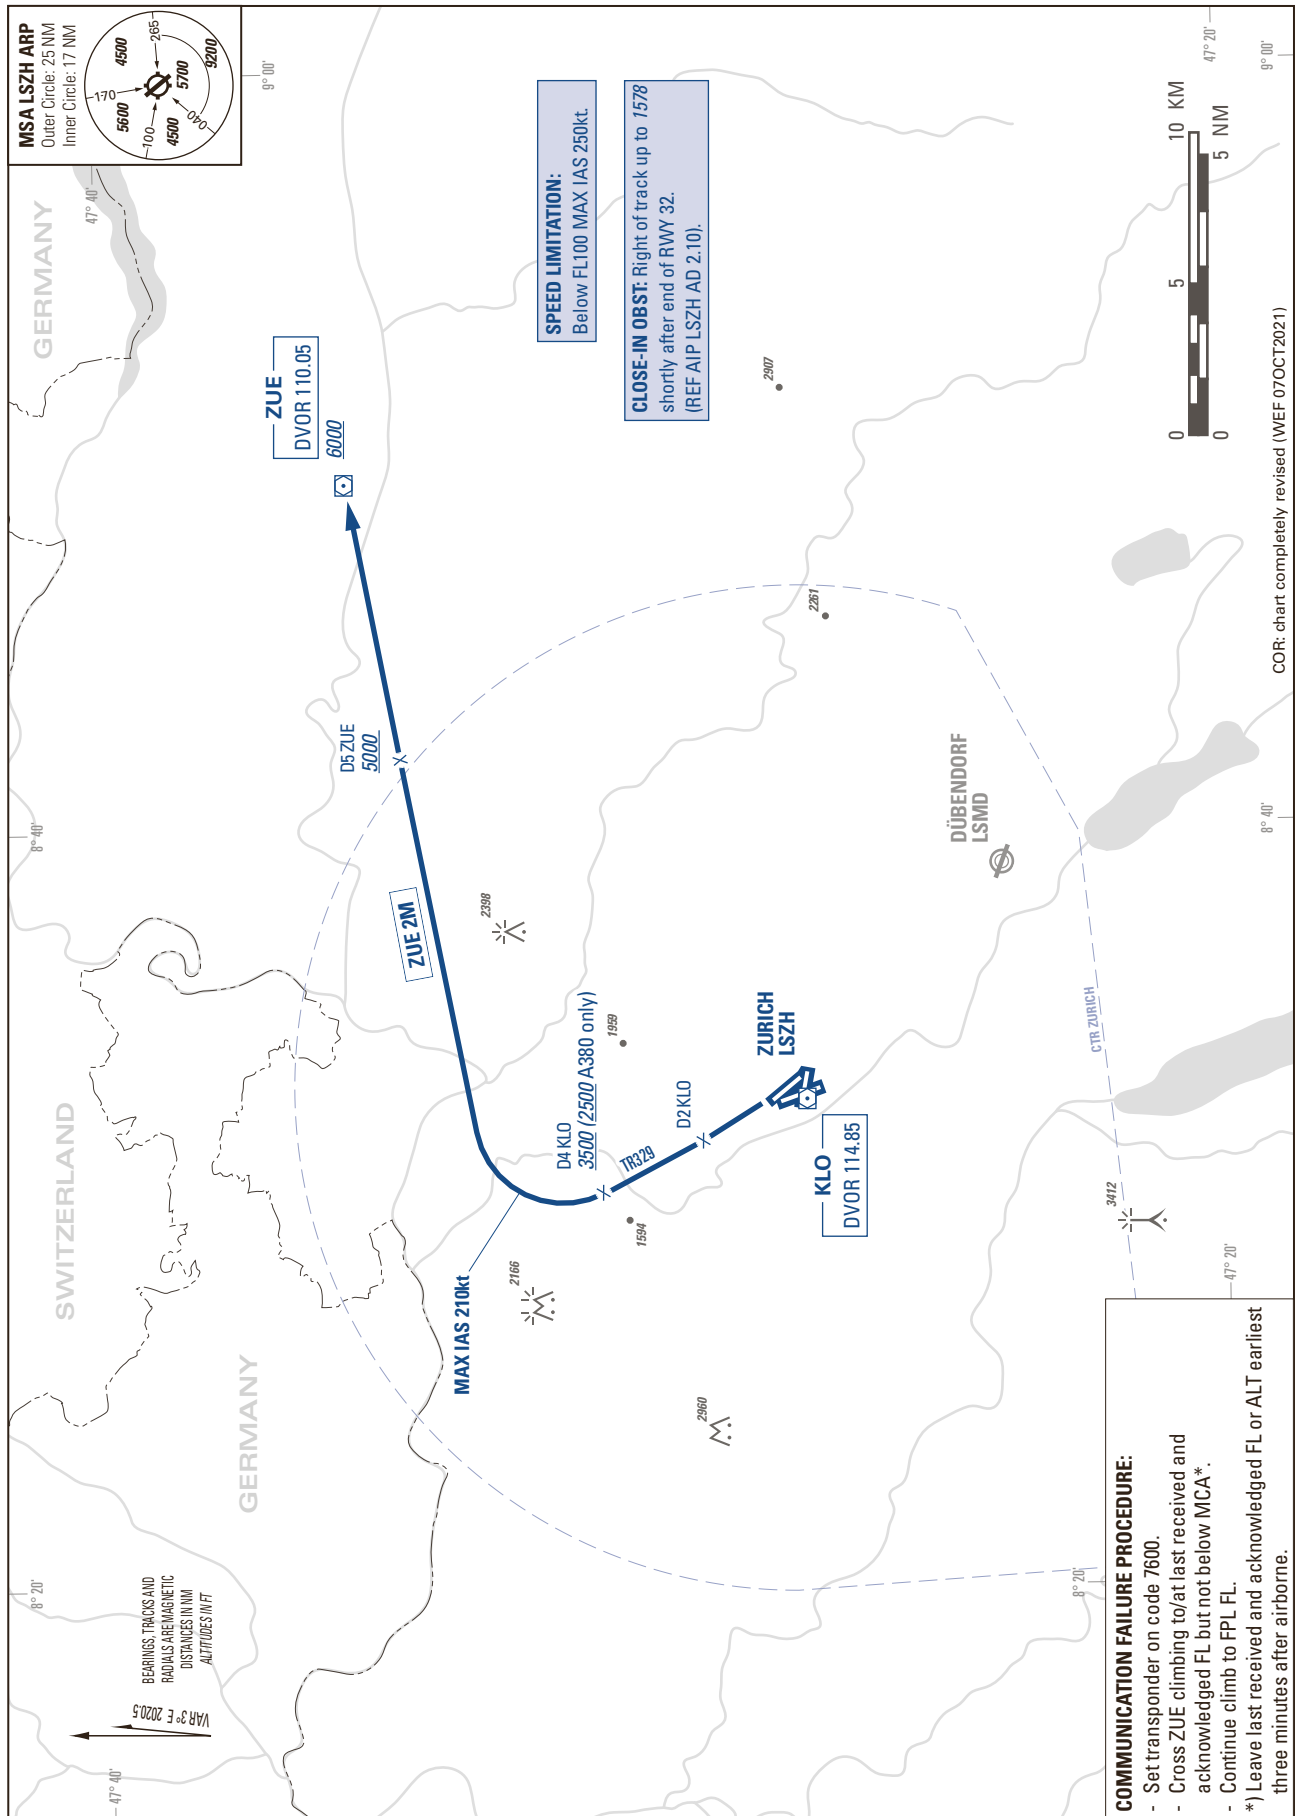

STANDARD INSTRUMENT DEPARTURE CHART  
(SID) - ICAO

TRANSITION LEVEL by ATC  
TRANSITION ALTITUDE 7000

ZURICH LSZH  
SID RWY 32 - NON RNAV

THIS PAGE INTENTIONALLY LEFT BLANK