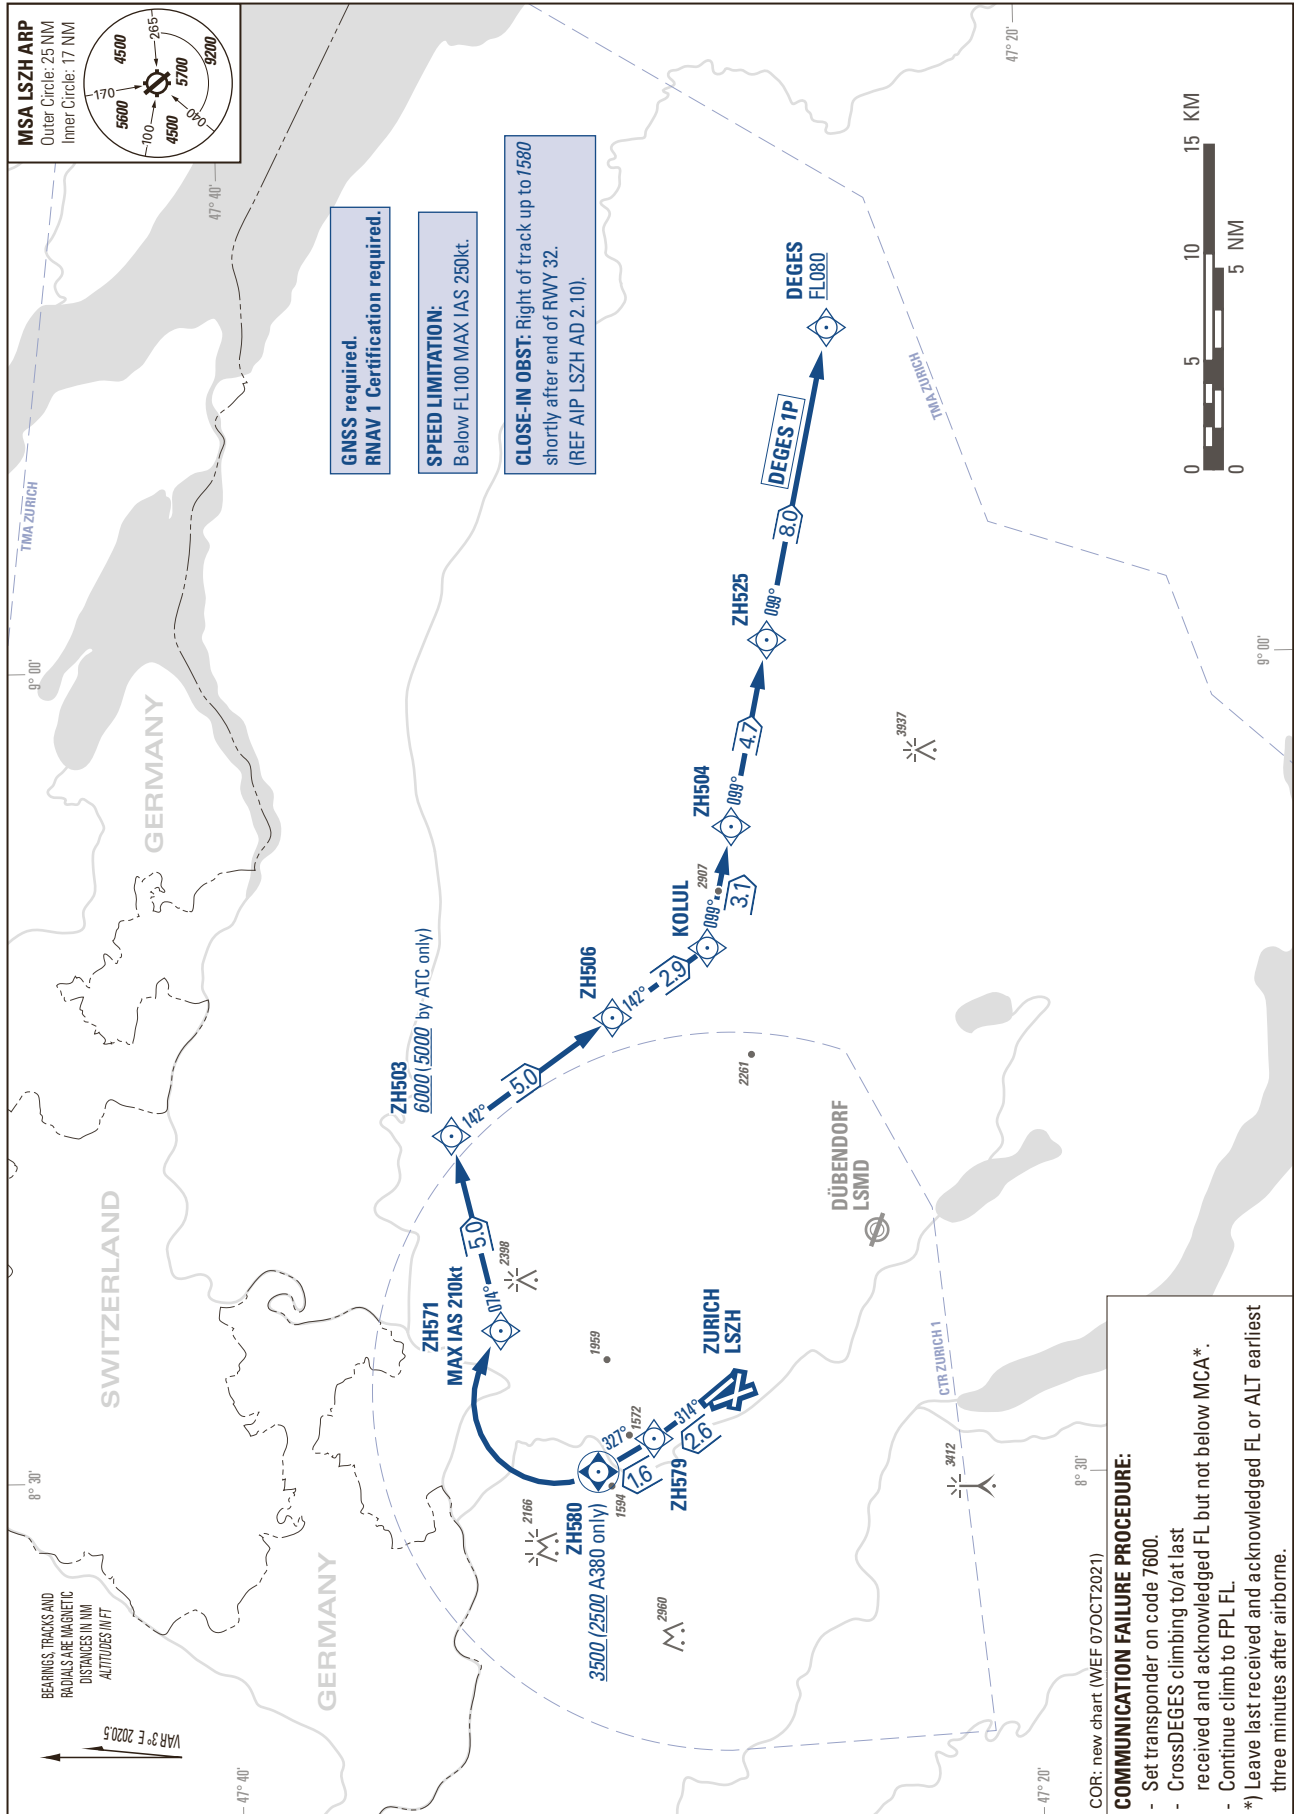

STANDARD INSTRUMENT DEPARTURE CHART  
(SID) - ICAO

TRANSITION LEVEL by ATC  
TRANSITION ALTITUDE 7000

ZURICH LSZH  
SID RWY 32 - RNAV 1  
(by ATC only)

THIS PAGE INTENTIONALLY LEFT BLANK