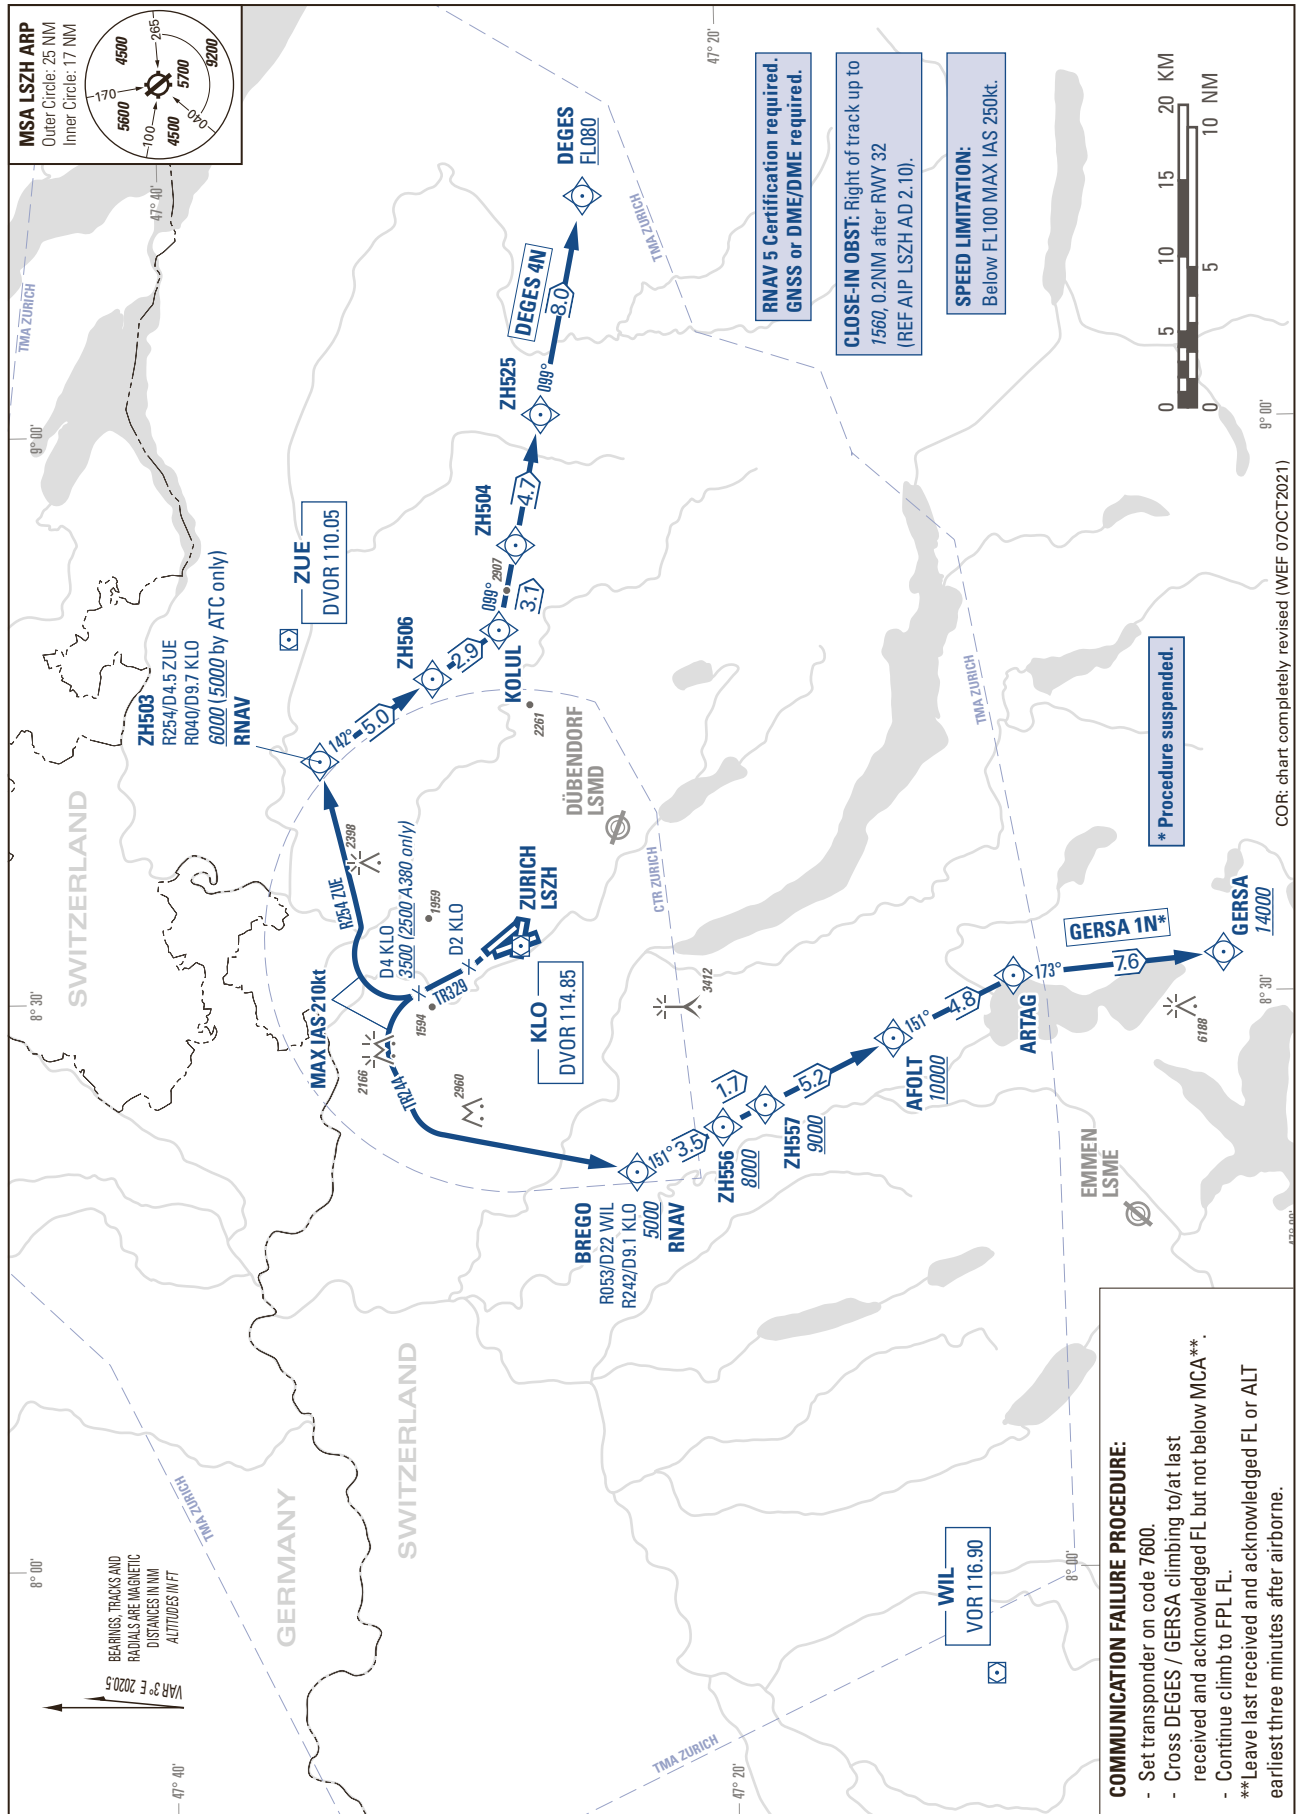

STANDARD INSTRUMENT DEPARTURE CHART (SID) - ICAO

TRANSITION LEVEL by ATC
TRANSITION ALTITUDE 7000

ZURICH LSZH
SID RWY 32 - RNAV 5

COF: chart completely revised (WEF 07OCT2021)

THIS PAGE INTENTIONALLY LEFT BLANK