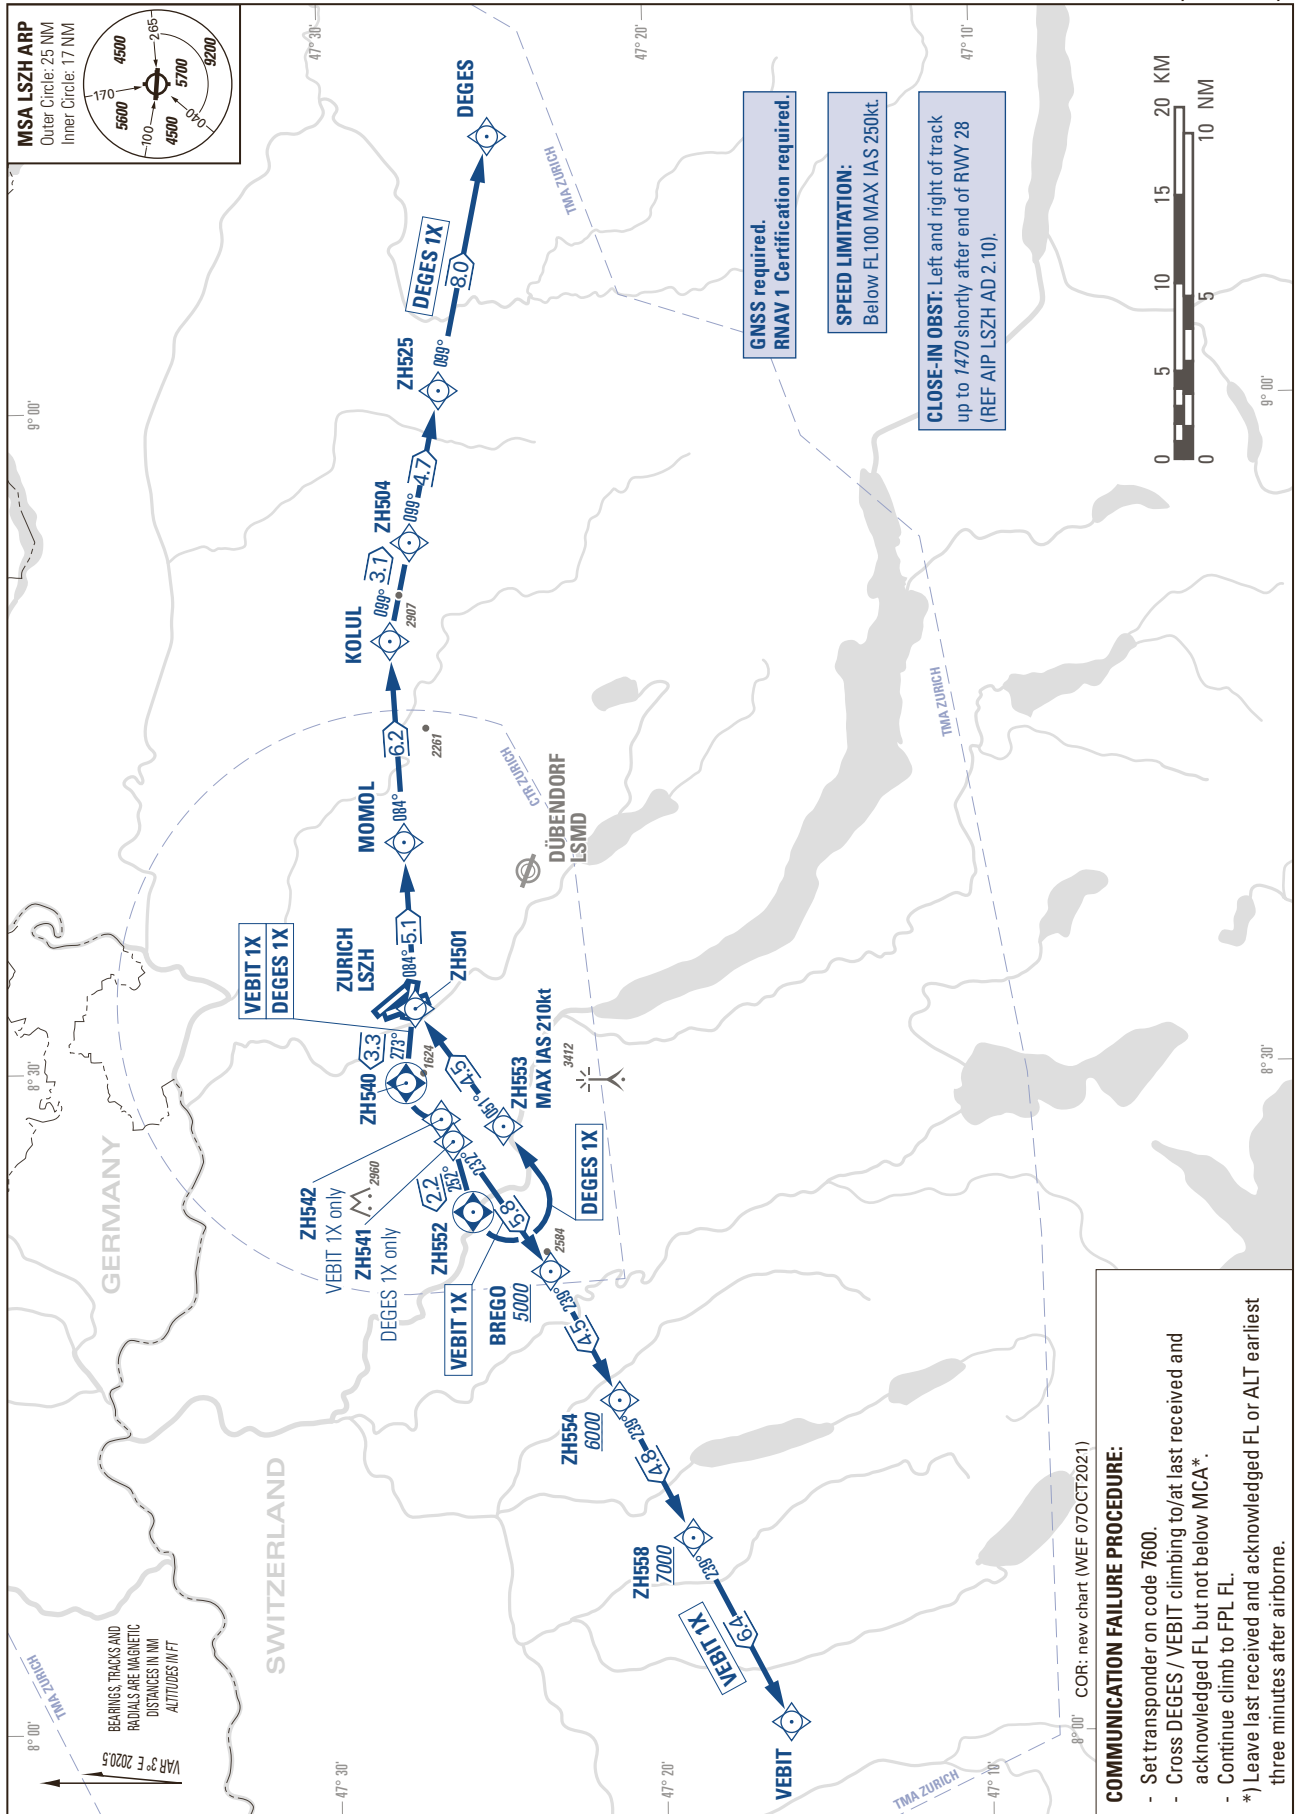

STANDARD INSTRUMENT DEPARTURE CHART  
(SID) - ICAO

TRANSITION LEVEL by ATC  
TRANSITION ALTITUDE 7000

ZURICH - LSZH  
SID RWY 28 - RNAV 1  
(by ATC only)

THIS PAGE INTENTIONALLY LEFT BLANK