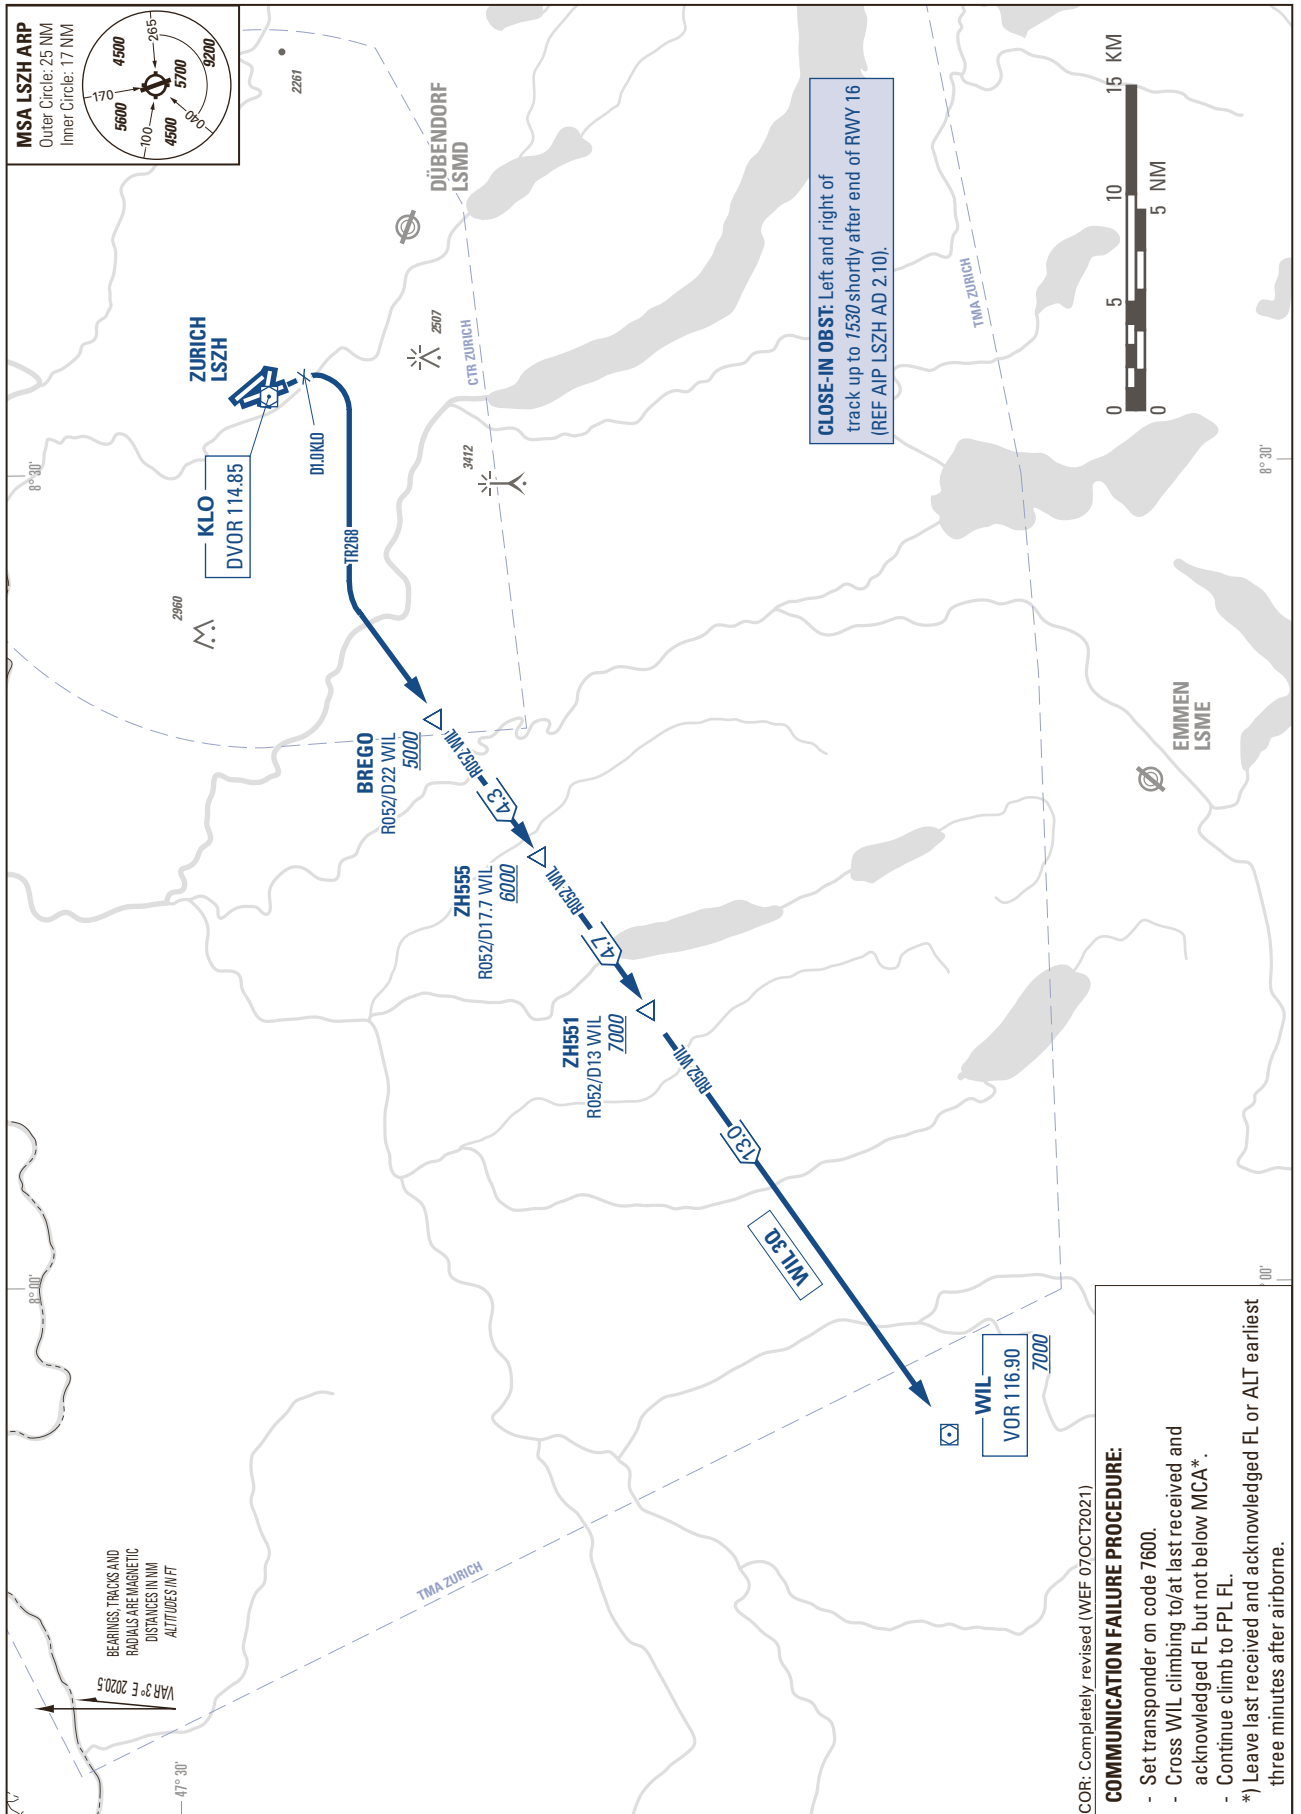

STANDARD INSTRUMENT DEPARTURE CHART
(SID) - ICAO

TRANSITION LEVEL by ATC
TRANSITION ALTITUDE 7000

ZURICH LSZH
SID RWY 16 - NON RNAV

THIS PAGE INTENTIONALLY LEFT BLANK