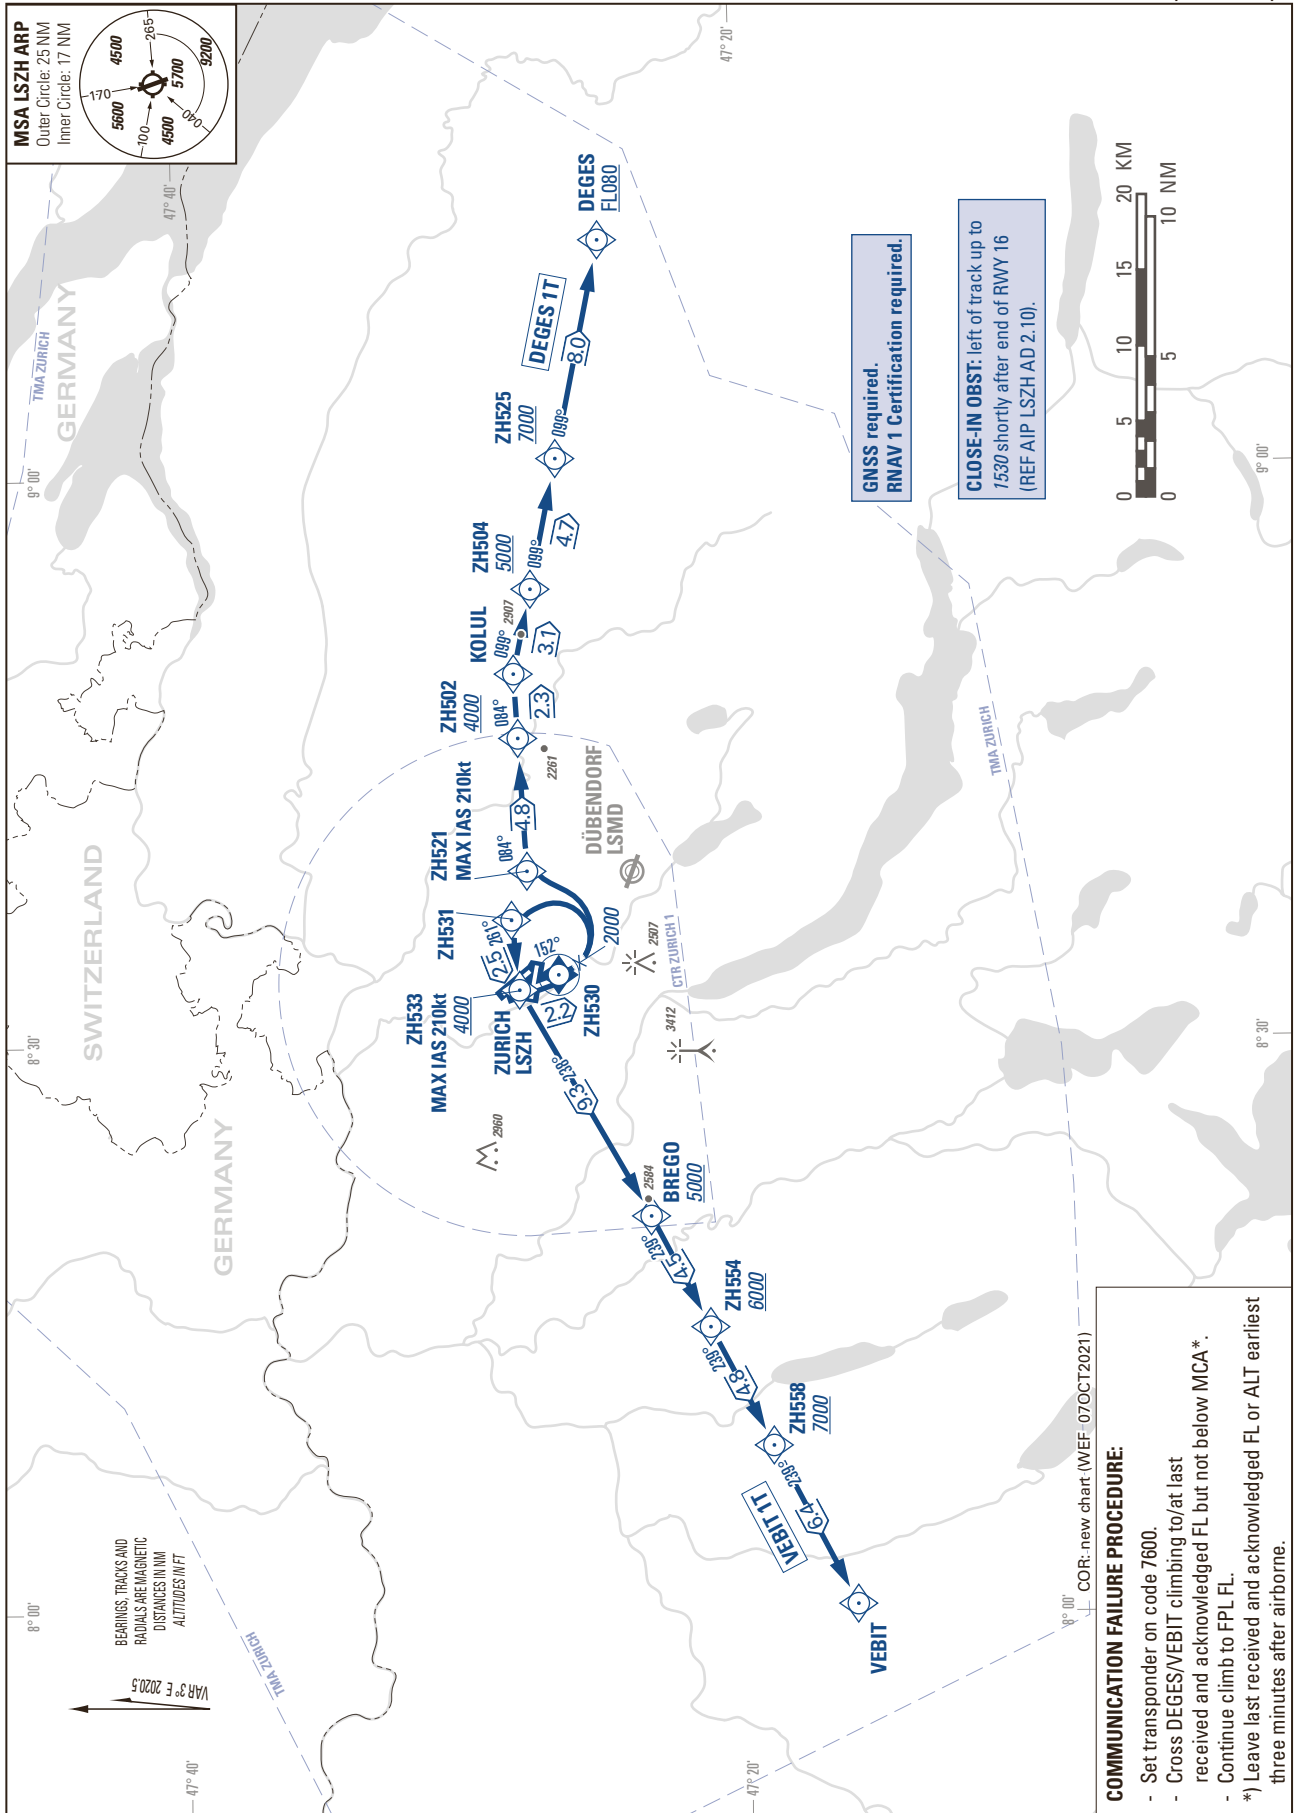

STANDARD INSTRUMENT DEPARTURE CHART
(SID) - ICAO

TRANSITION LEVEL by ATC
TRANSITION ALTITUDE 7000

ZURICH LSZH
SID RWY 16 - RNAV 1
(by ATC only)

THIS PAGE INTENTIONALLY LEFT BLANK