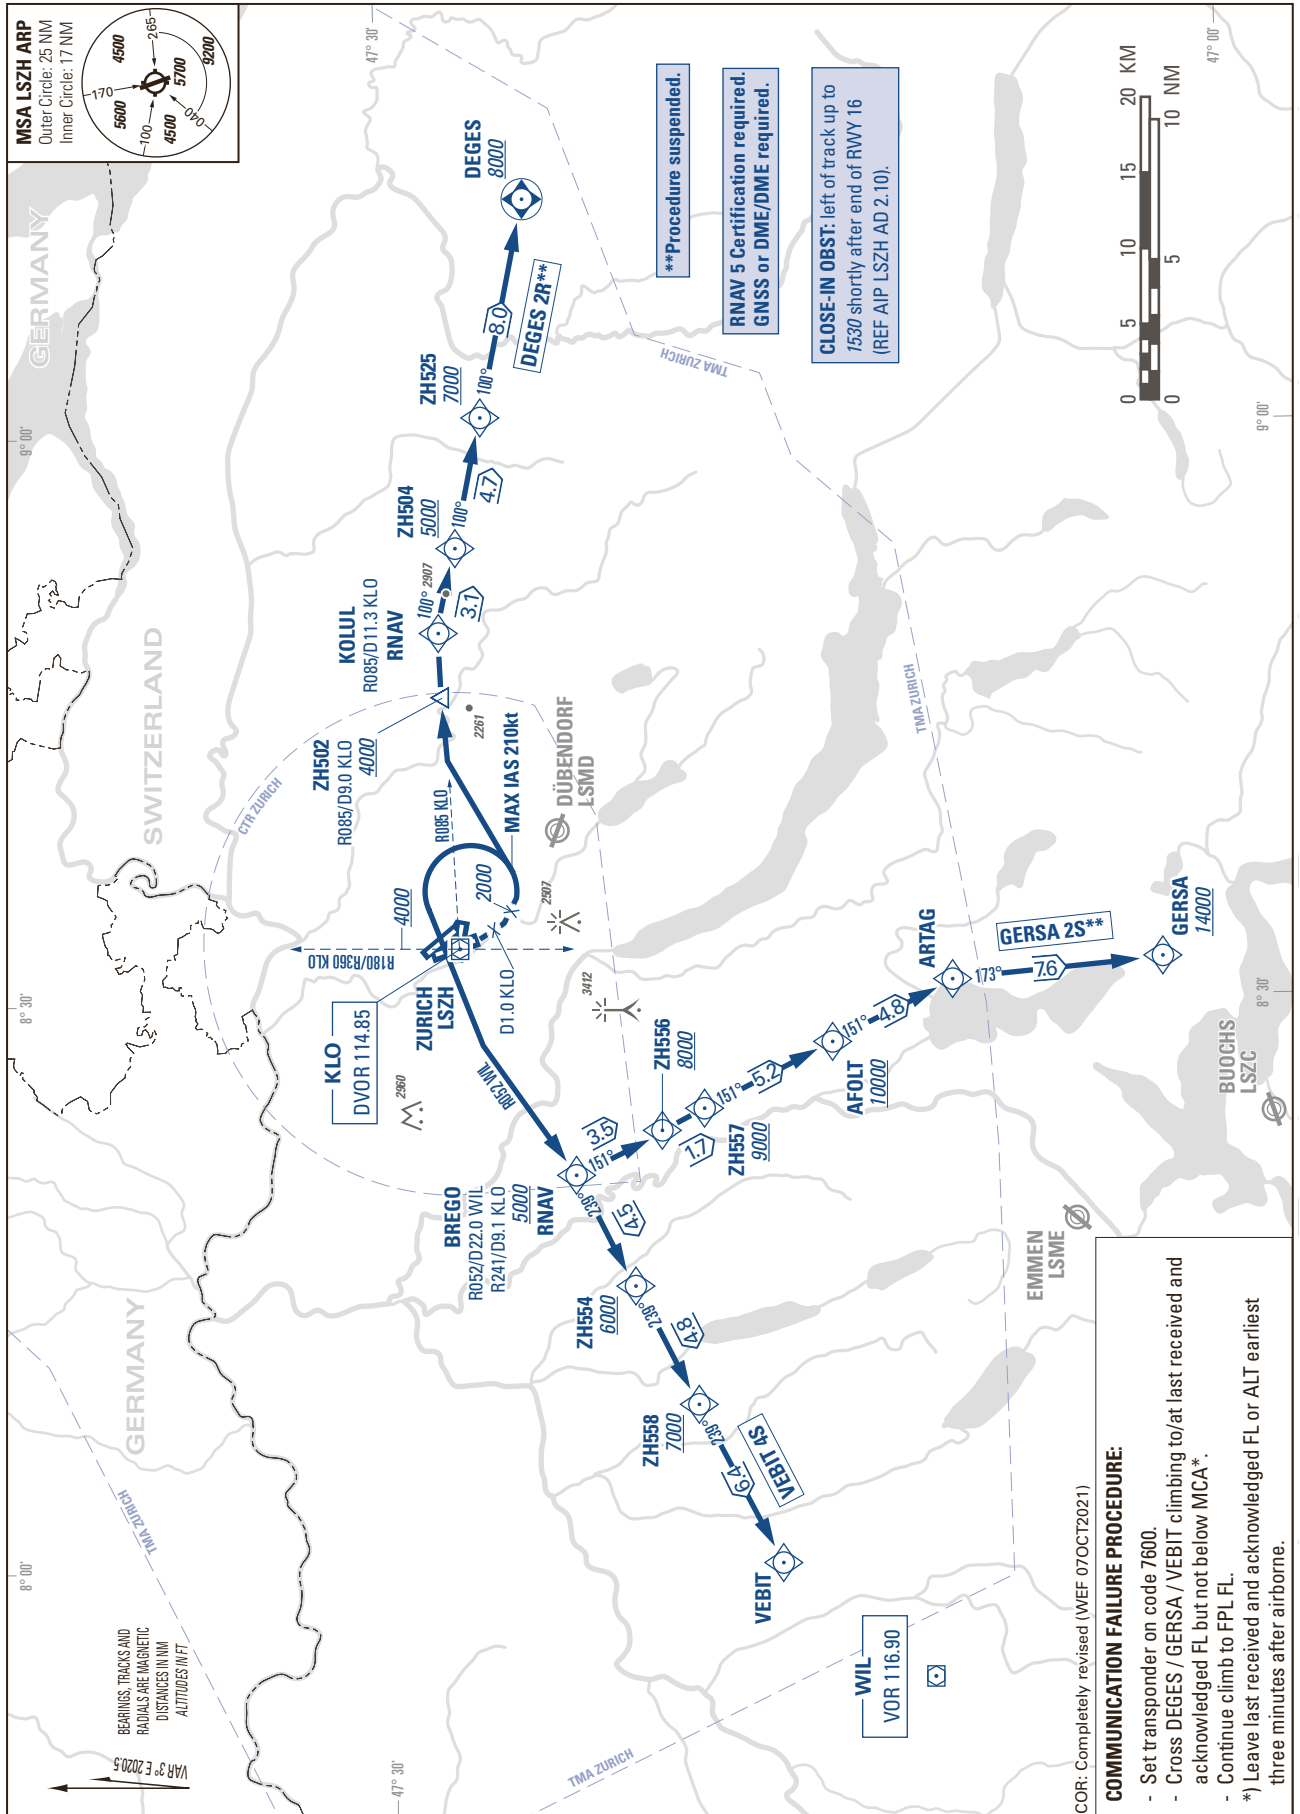

STANDARD INSTRUMENT DEPARTURE CHART
(SID) - ICAO

TRANSITION LEVEL by ATC
TRANSITION ALTITUDE 7000

ZURICH LSZH
SID RWY 16 - RNAV 5

THIS PAGE INTENTIONALLY LEFT BLANK