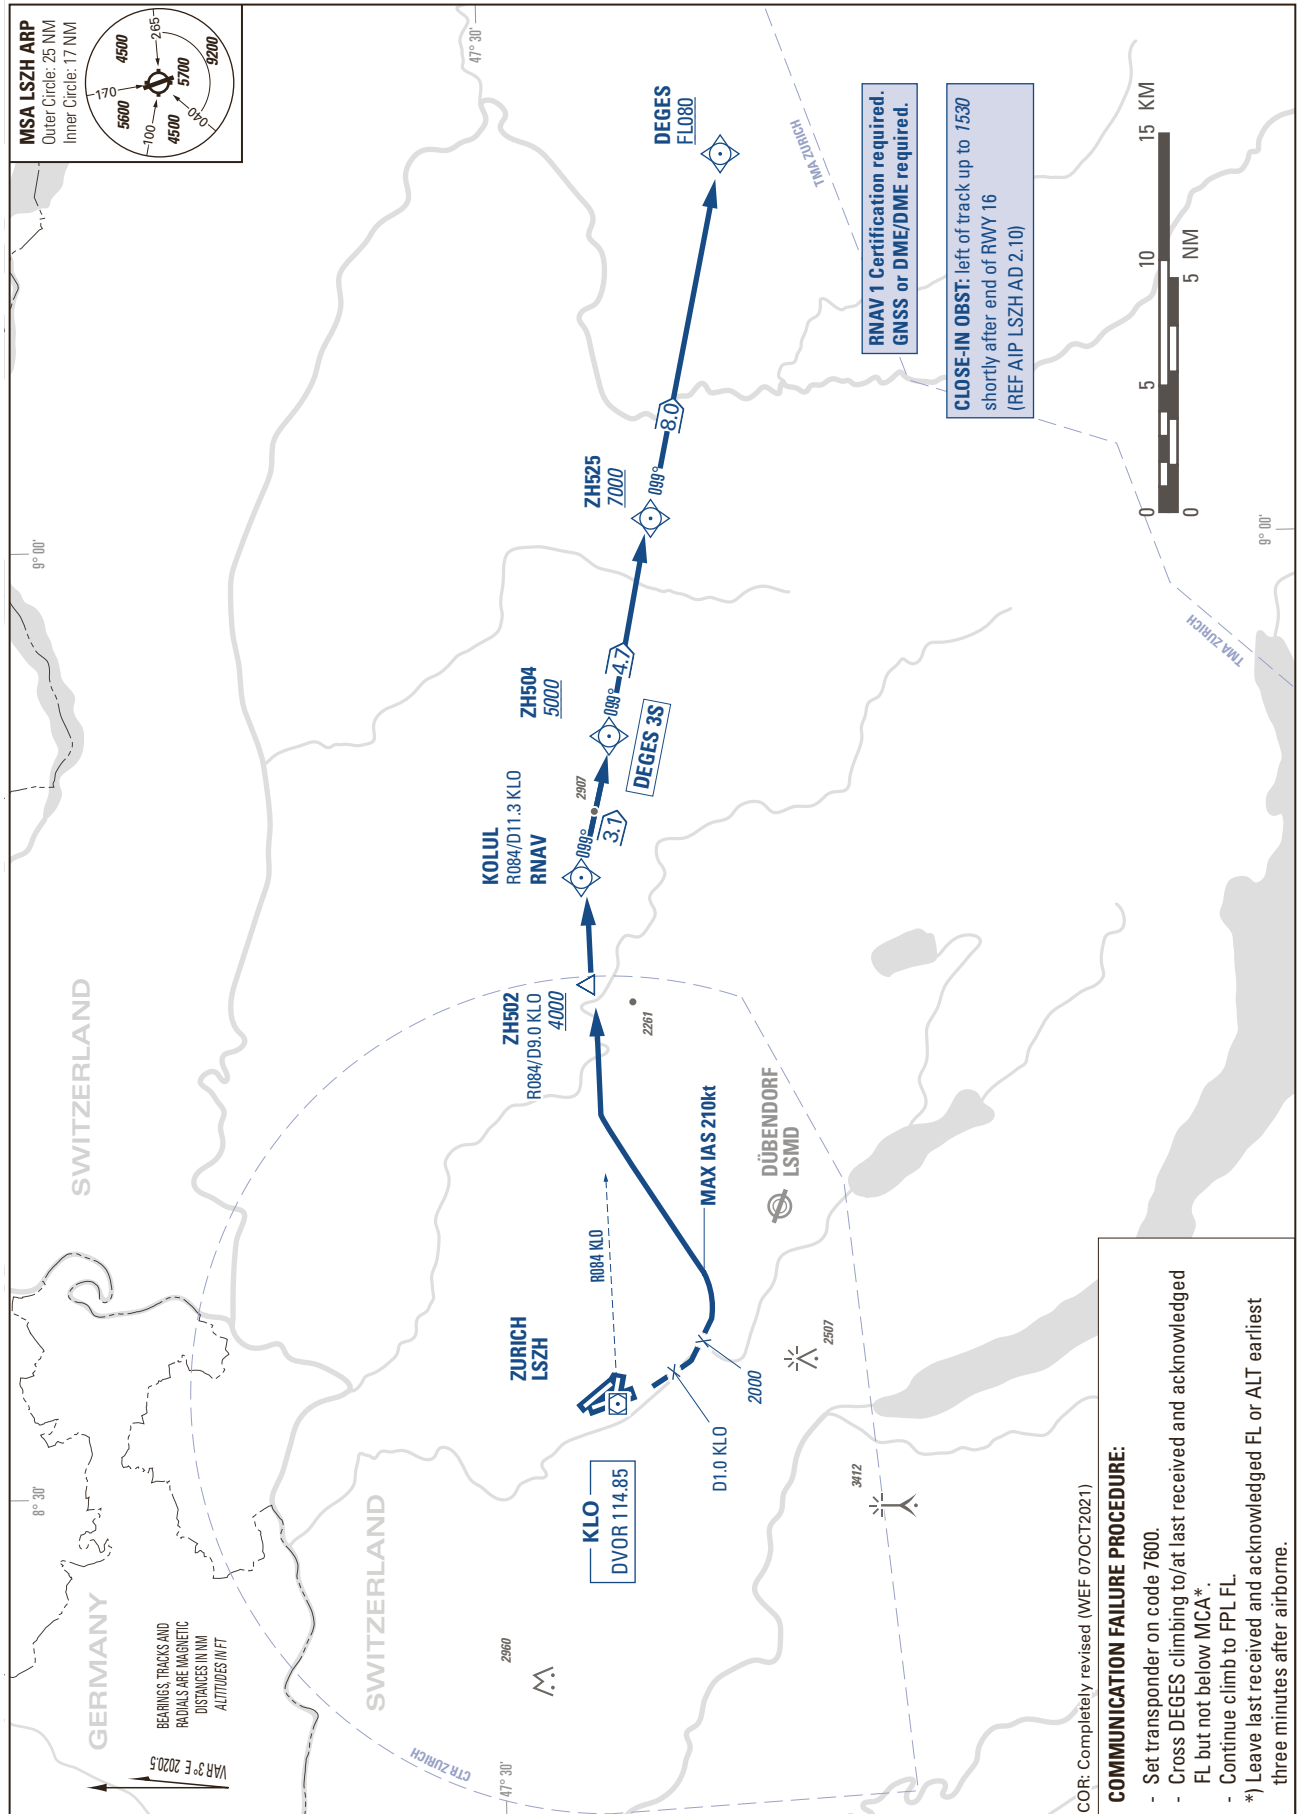

STANDARD INSTRUMENT DEPARTURE CHART
(SID) - ICAO

TRANSITION LEVEL by ATC
TRANSITION ALTITUDE 7000

ZURICH LSZH
SID RWY 16 - RNAV 1

THIS PAGE INTENTIONALLY LEFT BLANK