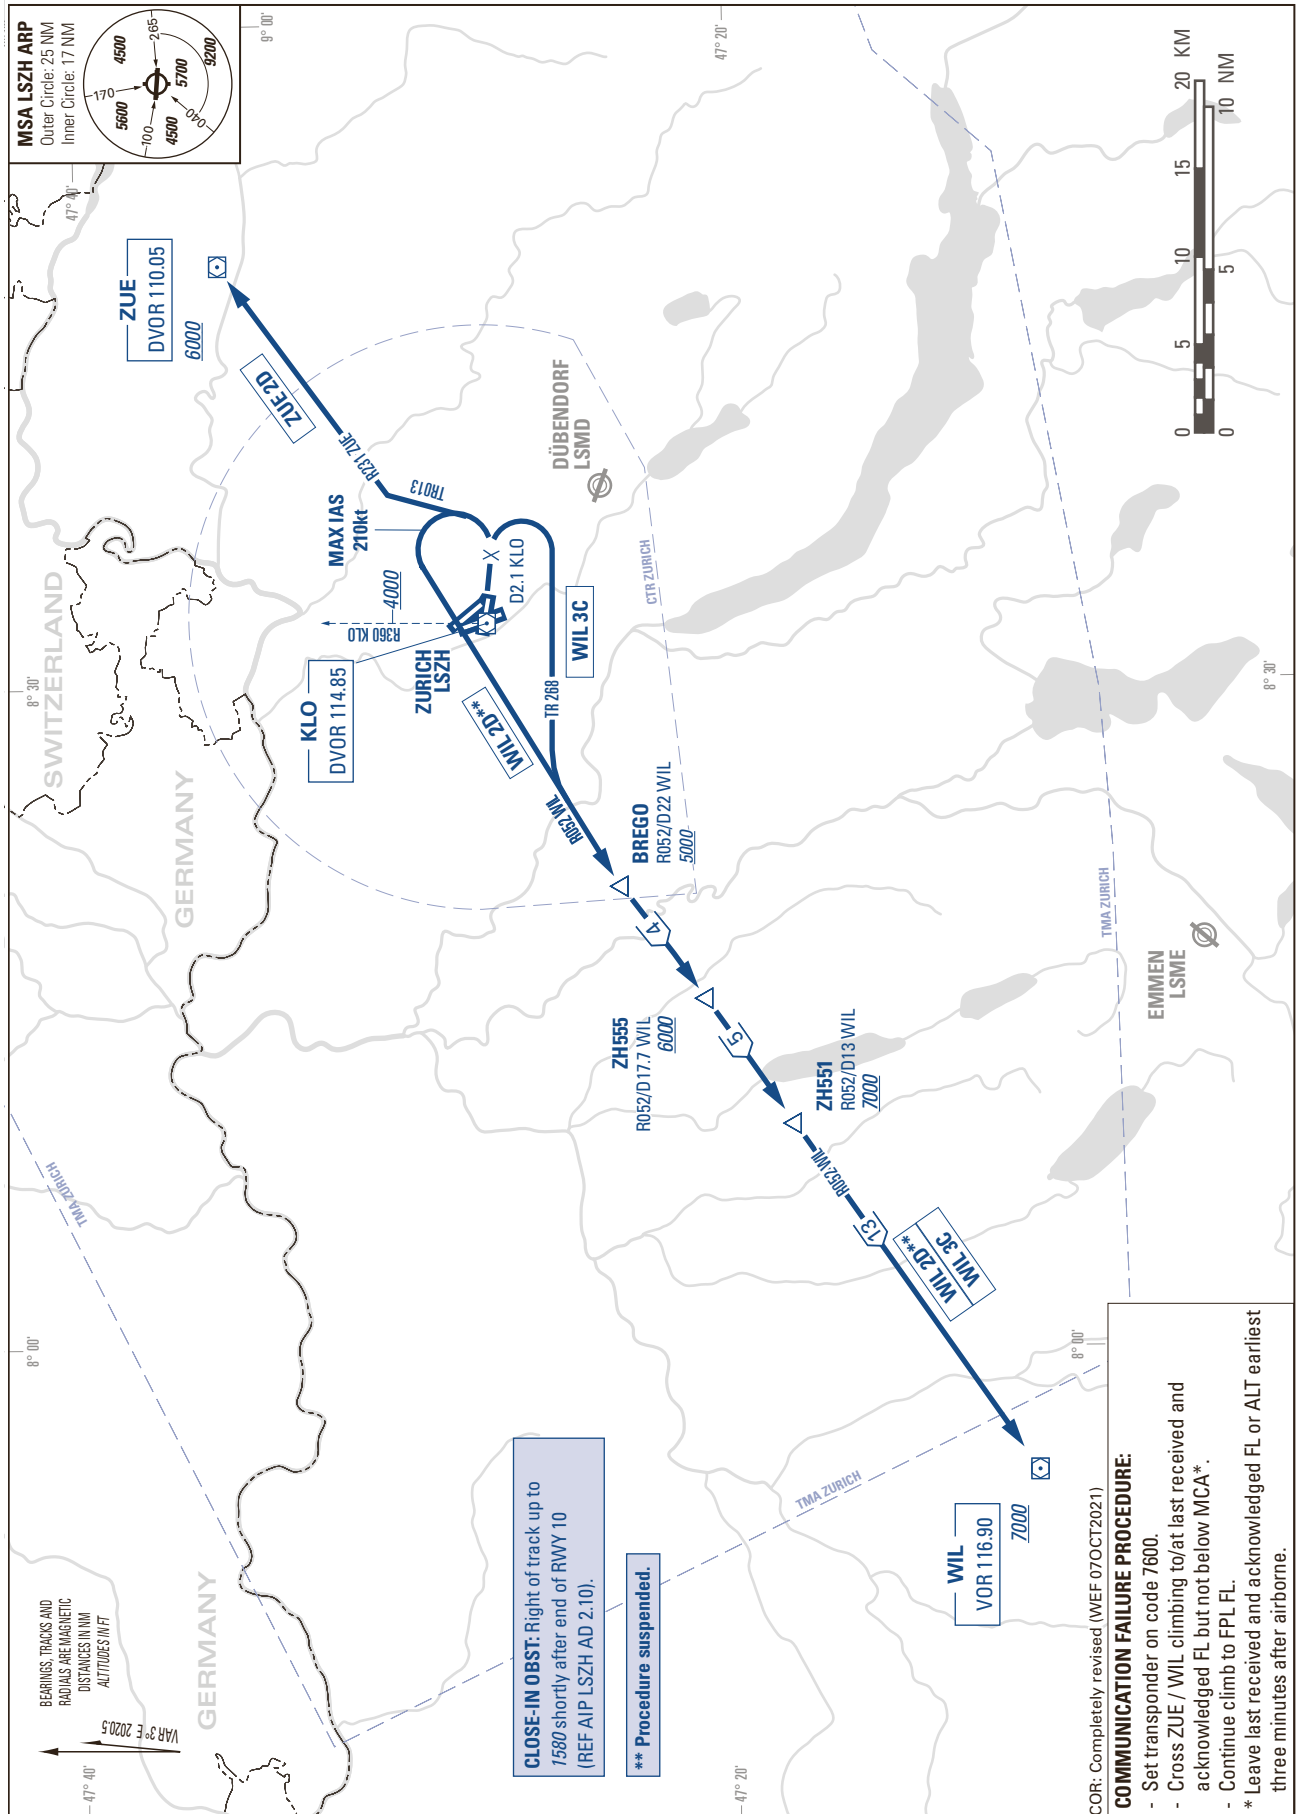

STANDARD INSTRUMENT DEPARTURE CHART
(SID) - ICAO

TRANSITION LEVEL by ATC
TRANSITION ALTITUDE 7000

ZURICH LSZH
SID RWY 10 - NON RNAV

THIS PAGE INTENTIONALLY LEFT BLANK