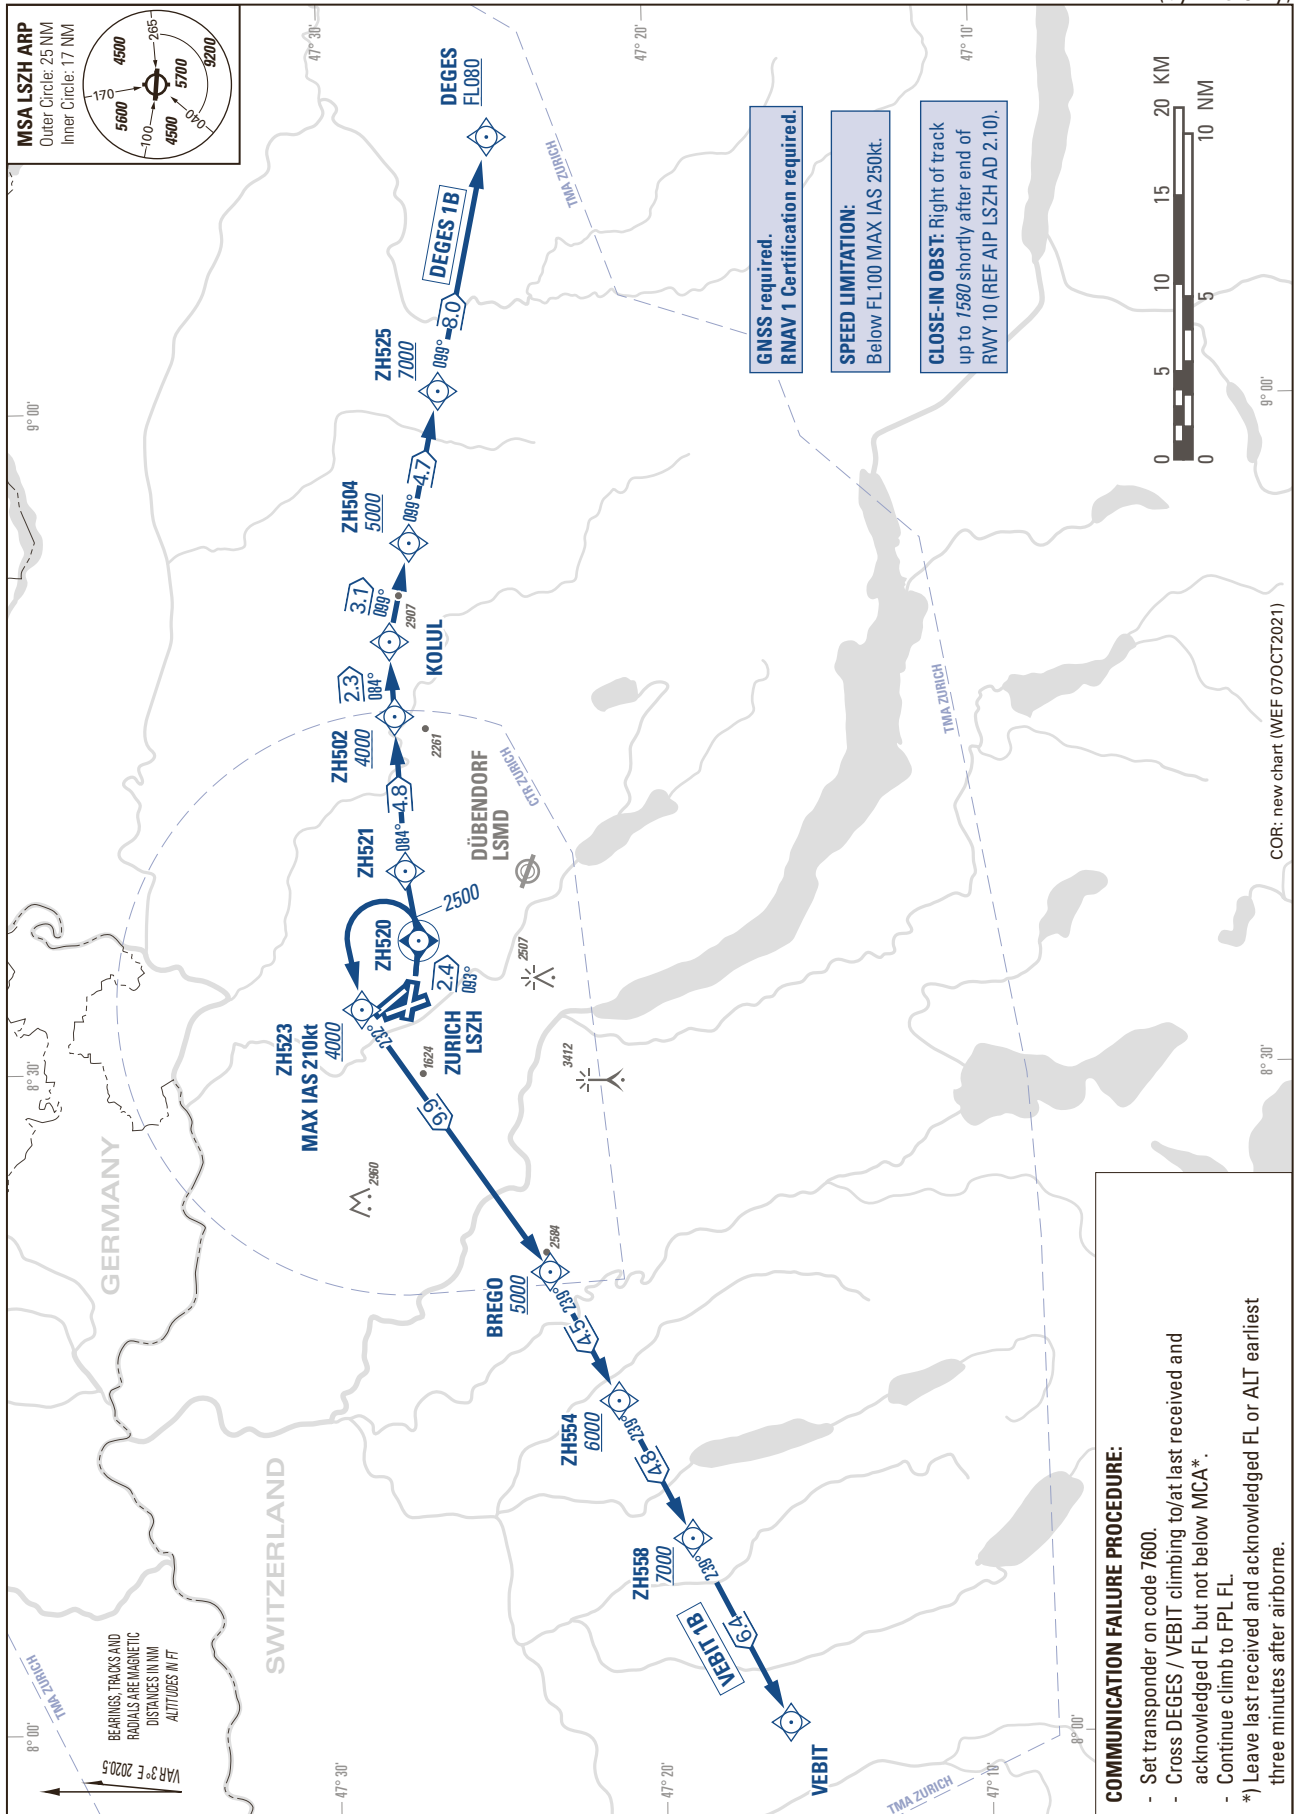

STANDARD INSTRUMENT DEPARTURE CHART
(SID) - ICAO

TRANSITION LEVEL by ATC
TRANSITION ALTITUDE 7000

ZURICH - LSZH
SID RWY 10 - RNAV 1
(by ATC only)

THIS PAGE INTENTIONALLY LEFT BLANK