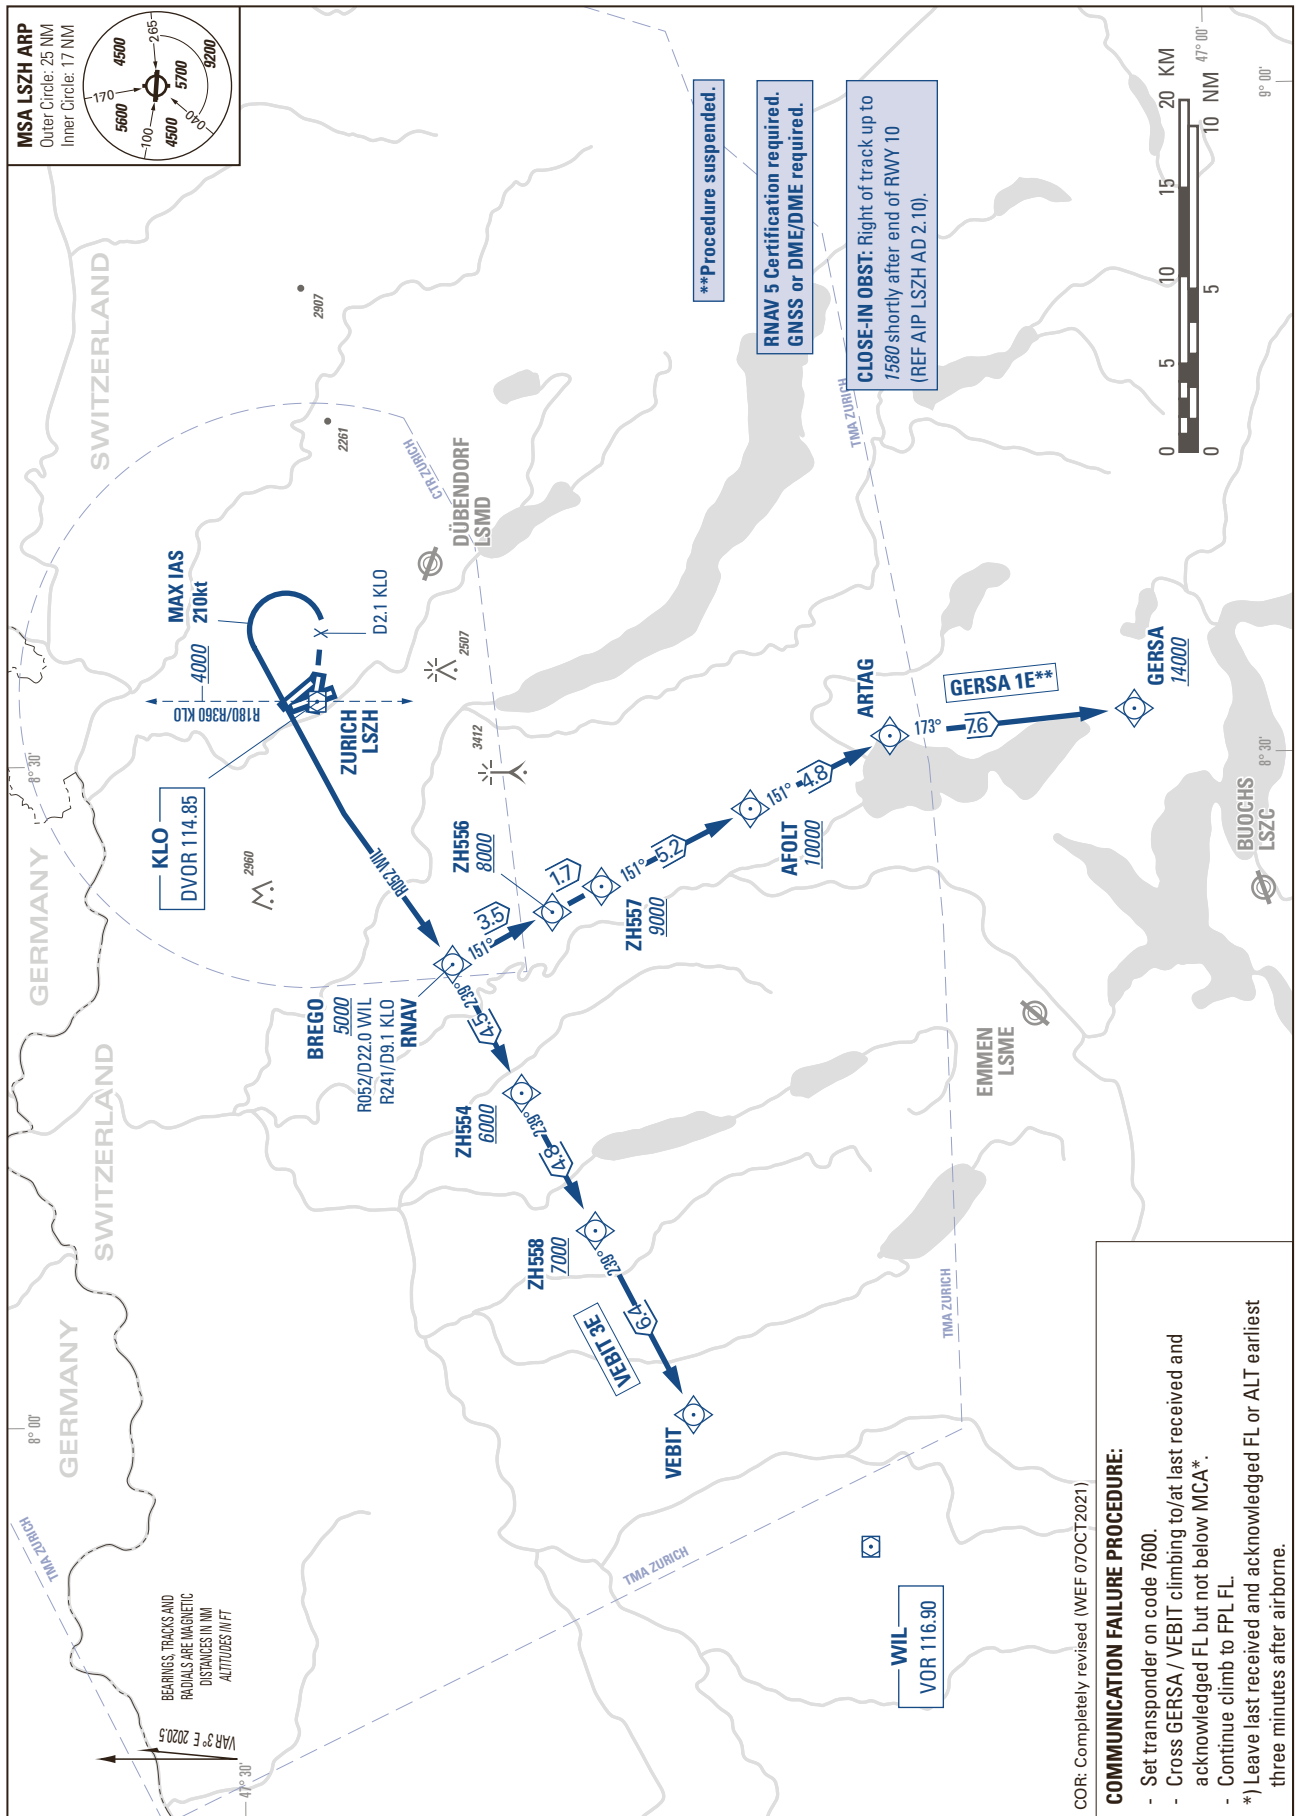

STANDARD INSTRUMENT DEPARTURE CHART (SID) - ICAO

TRANSITION LEVEL by ATC  
TRANSITION ALTITUDE 7000

ZURICH LSZH  
SID RWY 10 - RNAV 5

THIS PAGE INTENTIONALLY LEFT BLANK