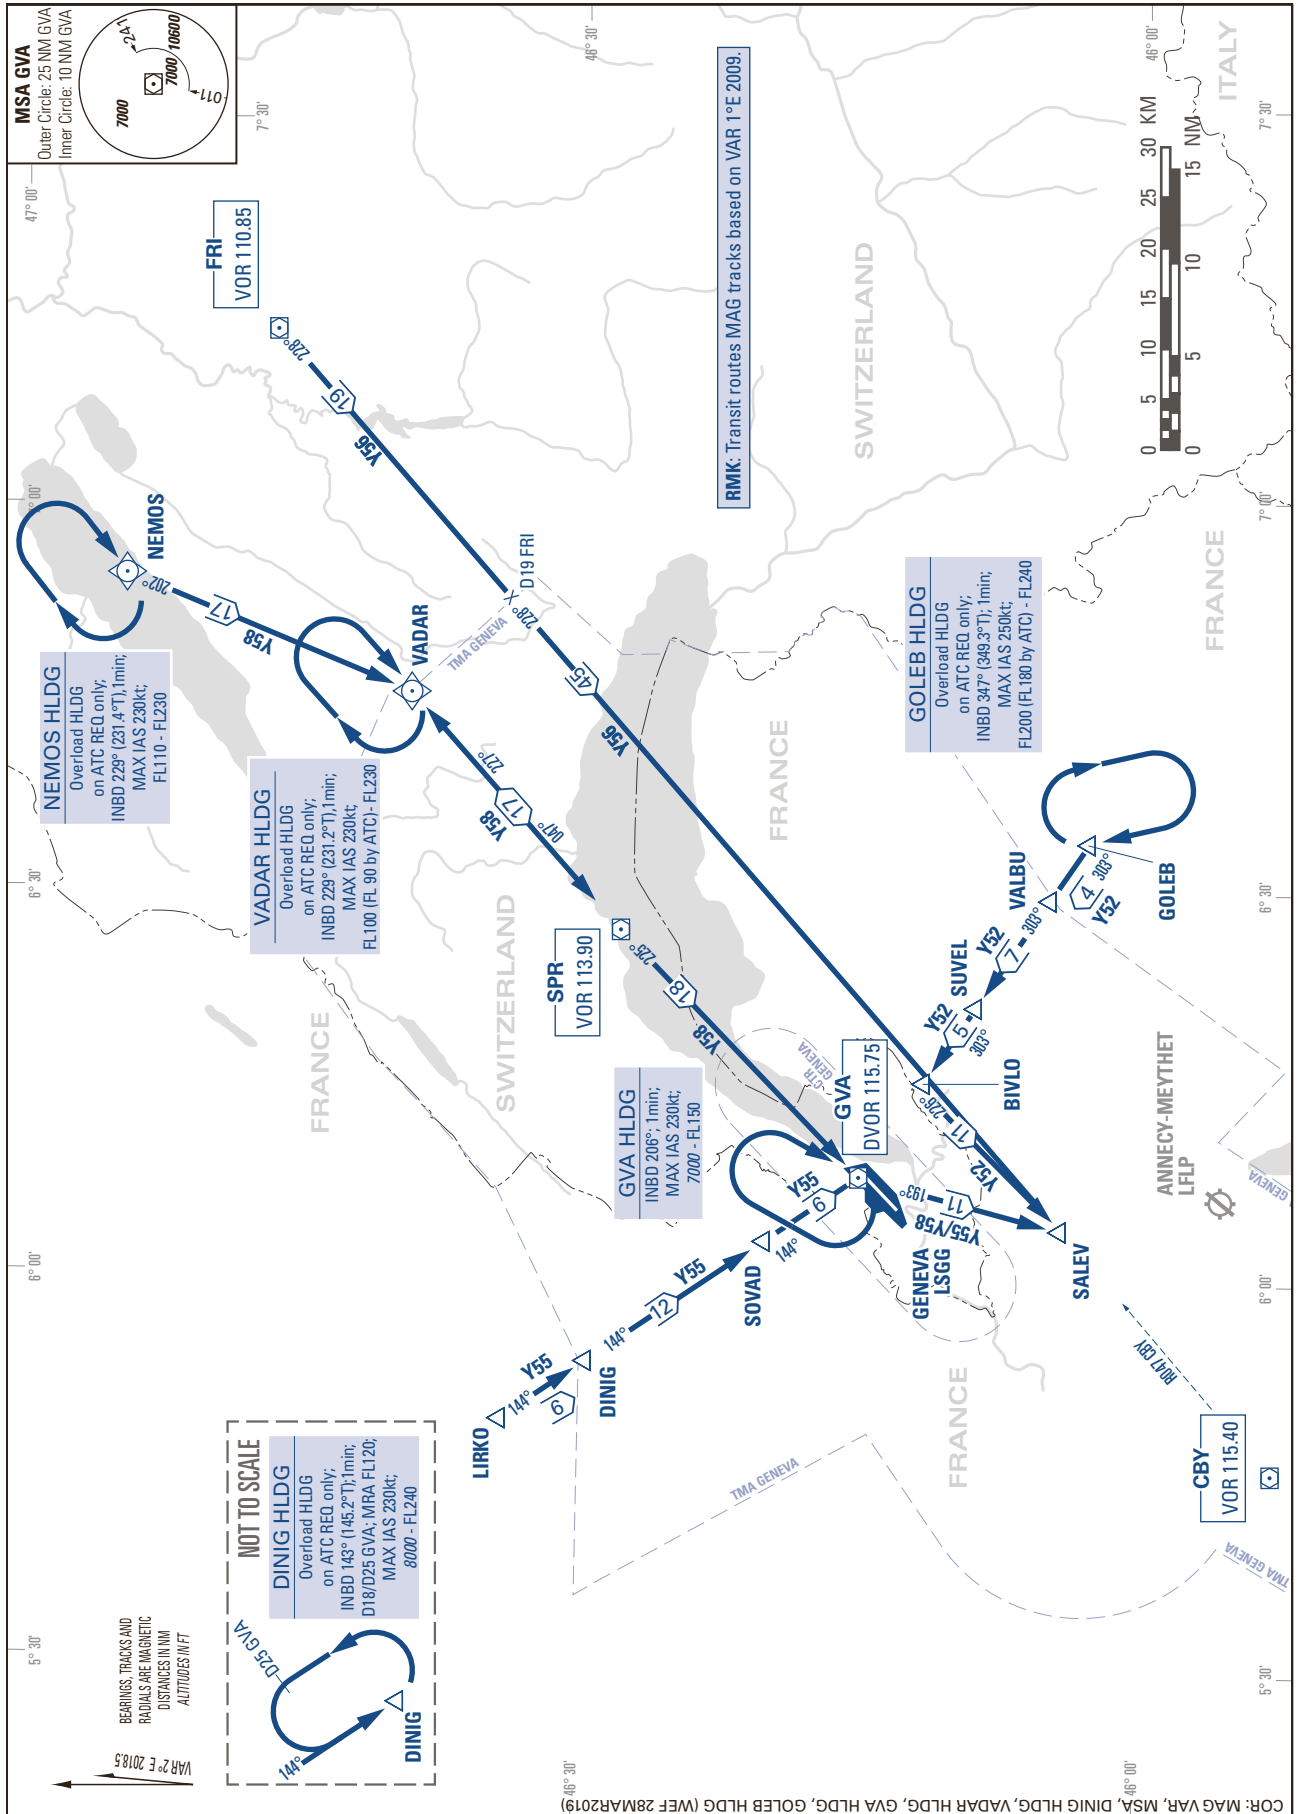

AREA CHART - ICAO

TRANSIT ROUTES THROUGH GENEVA TMA,  
DESTINATION LFLB and LFLP

GENEVA LSGG

THIS PAGE INTENTIONALLY LEFT BLANK